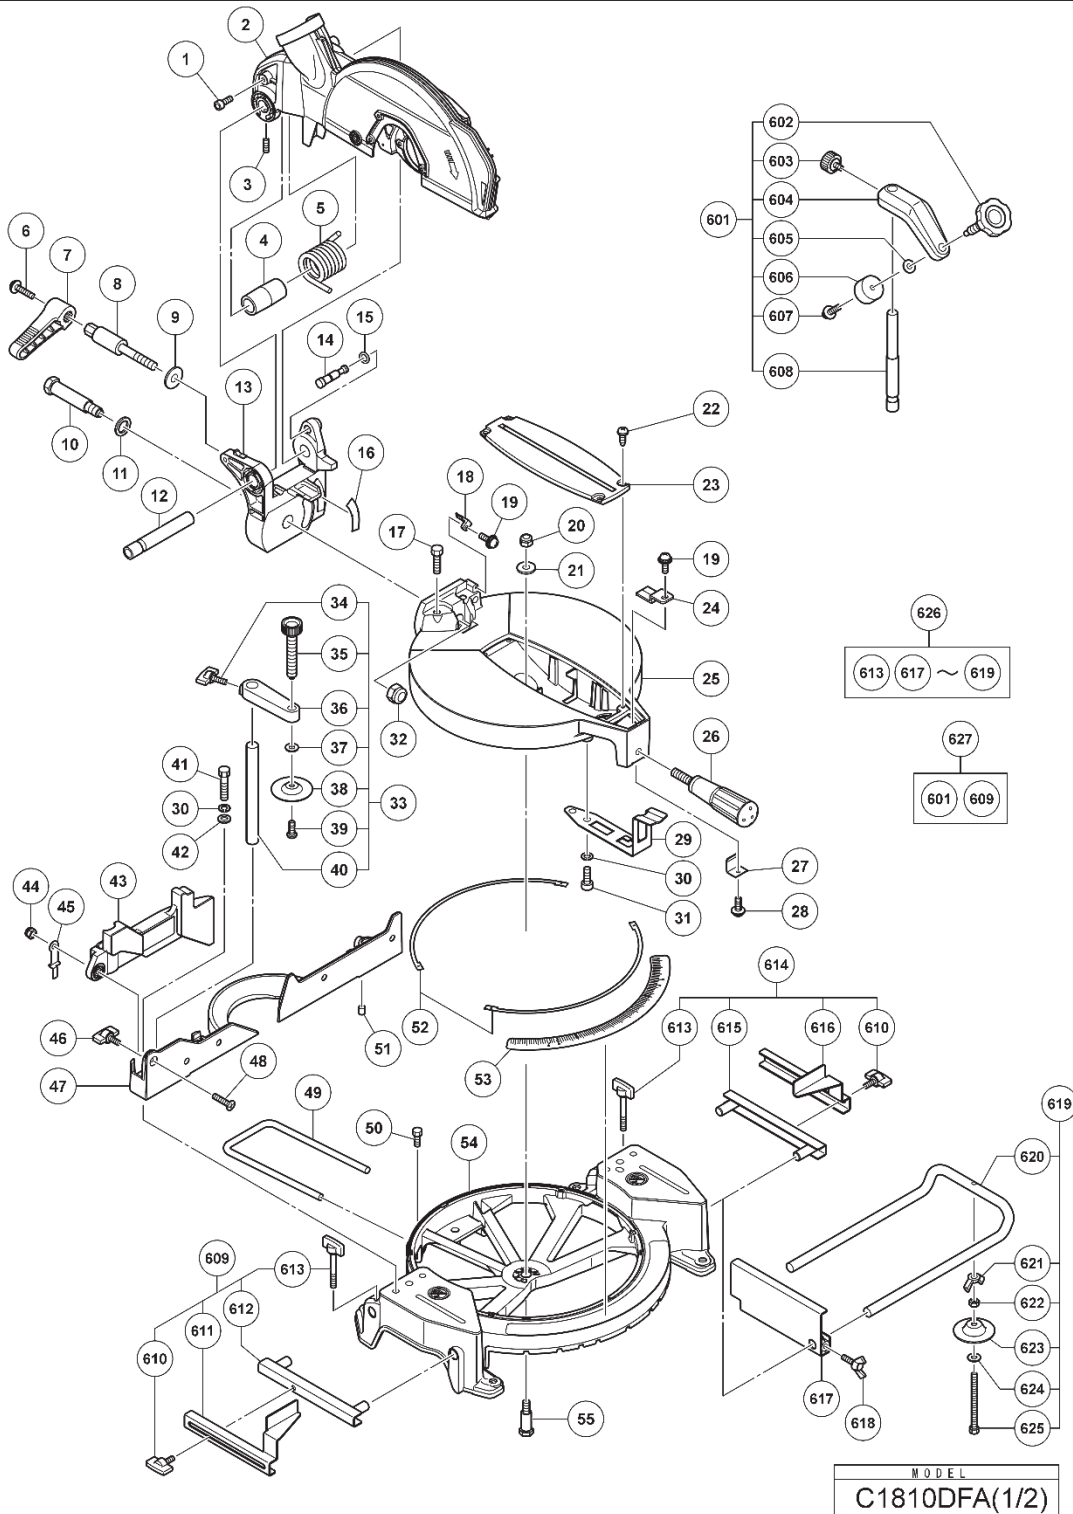

ELECTRIC TOOL PARTS LIST

COMPOUND MITER SAW

2022 • 06 • 03

Model C 1810DFA

(E1)

Rev.1

MODEL
C1810DFA(2/2)

PARTS