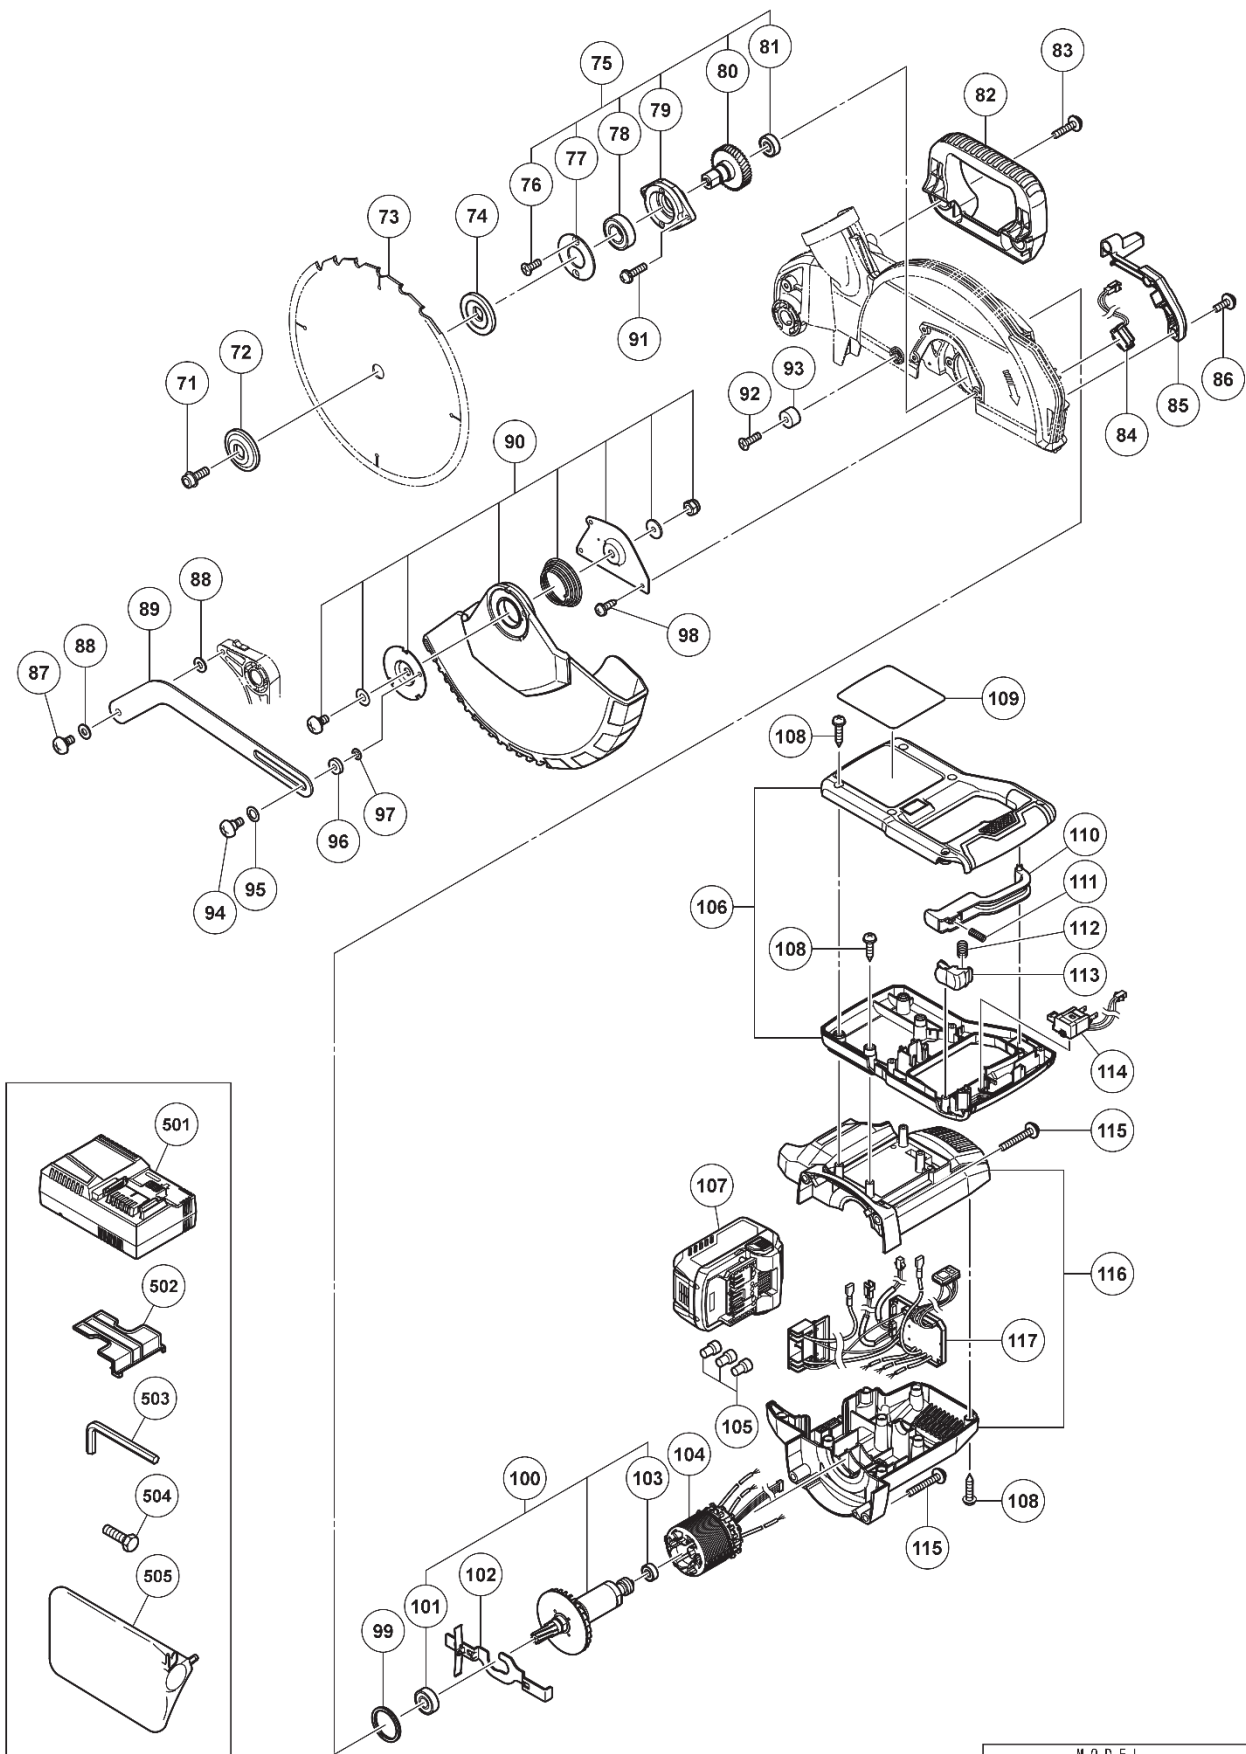

ELECTRIC TOOL PARTS LIST

COMPOUND MITER SAW

2022 • 06 • 03

Model C 1810DFA

(E1)

Rev.1

MODEL
C1810DFA(2/2)

PARTS