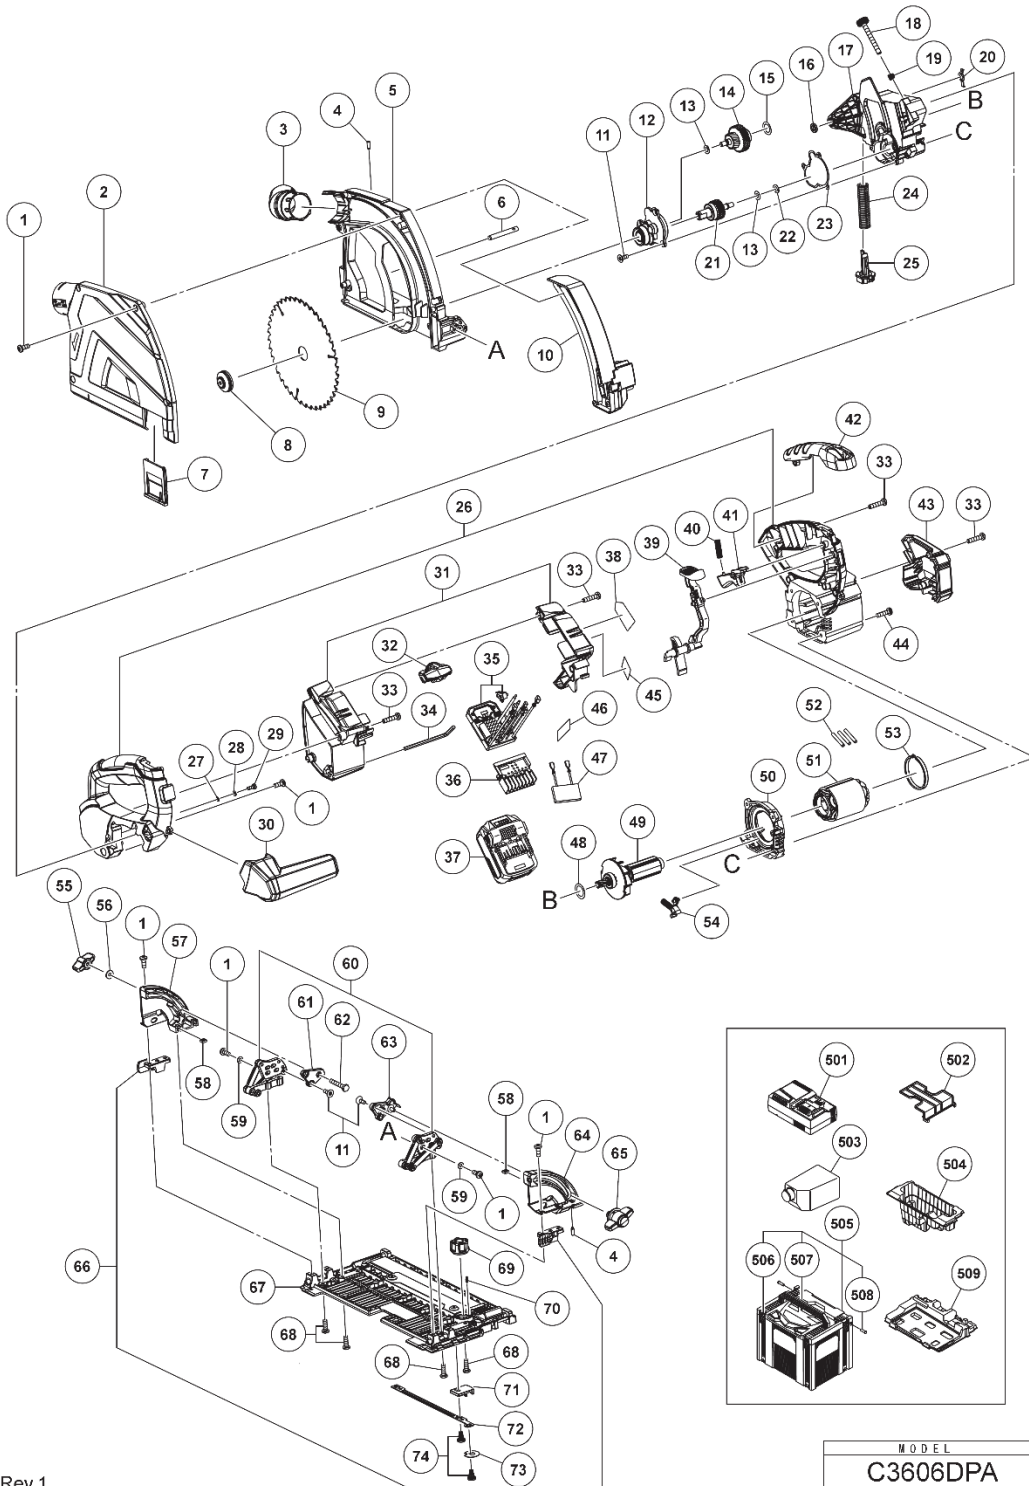

ELECTRIC TOOL PARTS LIST

■ CORDLESS TRACK SAW

2023 • 03 • 23

Model C 3606DPA

(E1)

Rev.1

MODEL
C3606DPA

PARTS

C3606DPA

ITEM NO.	CODE NO.	DESCRIPTION	NO. USED	REMARKS
1	379611	FILLISTER HEAD SCREW M4X10	15	
**2	379612M	SAW COVER	1	FOR USA.CAN
3	379613	EXHAUST NOZZLE	1	
4	379618	FITTING SCREW M4X12	3	
5	379615	SAW HOUSING	1	
6	379617	CYLINDRICAL PIN	1	
7	379614	EYE SHIELD	1	
8	379630	FLANGE SET	1	
**9	378845	SAW BLADE	1	FOR USA.CAN
10	379616	DEPTH SCALE	1	
11	379631	COUNTERSUNK SCREW M4X10	7	
12	379632	GEAR BOX COVER	1	
13	379635	WASHER	2	
14	379636	INTERMEDIATE PULLEY	1	
15	379638	WASHER	1	
16	379639	SPACING WASHER	1	
17	379640	GEAR HOUSING	1	
18	379641	SELECTOR	1	
19	379642	PRESSURE SPRING	1	
20	379643	SPRING	1	
21	379634	OUTPUT SHAFT	1	
22	379637	CUP SPRING	1	
23	379633	GEAR GASKET	1	
24	379619	PRESSURE SPRING	1	
25	379620	ARBOR	1	
26	379647	SUPPORT HANDLE SET	1	
27	379625	LOCK WASHER	1	
28	379626	WASHER	1	
29	379627	FILLISTER HEAD SCREW M3X8	1	
30	379656	SIDE SUPPORT HANDLE	1	
31	379621	BATTERY HOUSING	1	
32	379623	SELECTOR WHEEL	1	
33	379622	SELF-TAP FILL H SCREW ST4.2X19	10	
34	379629	HEXAGONAL KEY	1	
35	379624	ELECTRONIC UNIT	1	
36	379931	BATTERY TERMINAL	1	
**37	372121M	BATTERY BSL 36B18 (USA.CAN)	1	INCLUD.502
**38		NAME PLATE	1	FOR USA.CAN
39	379650	RELEASE BUTTON	1	
40	379648	PRESSURE SPRING	1	
41	379649	SWITCH TRIGGER	1	
42	379652	HANDLE ELEMENT	1	
**43	379657M	MOTOR CAP	1	FOR USA.CAN
44	379646	FILLISTER HEAD SCREW M4X16	4	
45		MV LABEL (A)	1	
**46		CAUTION PLATE	1	FOR USA.CAN
47	379628	FUSE	1	
48	379651	SHIM	1	
49	361209	ARMATURE	1	
50	379645	BAFFLE	1	
51	341149	STATOR	1	
52	379653	SHRINK HOSE	3	
53	379654	SPACER RING	1	
54	379644	SPINDLE STOP	1	
55	379670	THUNB NUT (A)	1	
56	379671	WASHER	1	
57	379672	CONSOLE (A)	1	
58	379673	SQUARE NUT	4	
59	379669	WASHER	4	
60	379668	SWIVEL PART	1	
61	379674	GUIDE ANGLE (A)	1	
62	379675	HEXAGON SCREW M4X25	1	
63	379676	GUIDE ANGLE (B)	1	
64	379677	CONSOLE (B)	1	
65	379678	THUNB NUT (B)	1	
66	379665	CLAMPING DEVICE	1	
67	379664	BASE PLATE	1