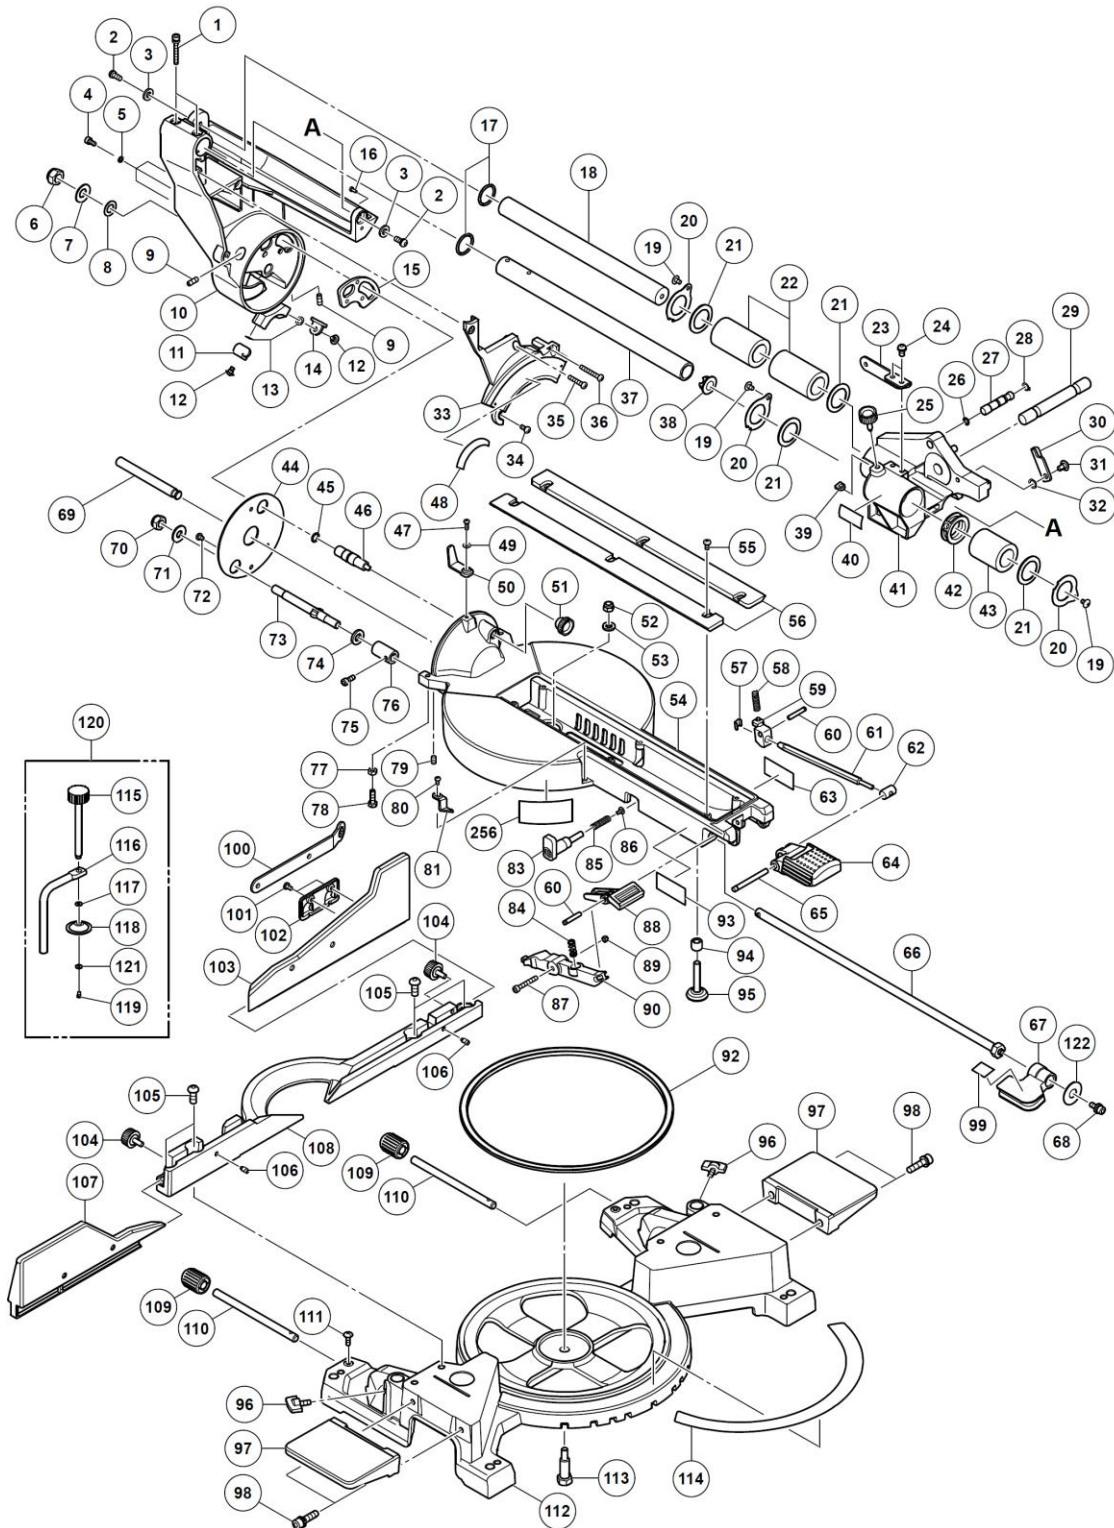

ELECTRIC TOOL PARTS LIST

CORDLESS SLIDE COMPOUND SAW

2018 • 12 • 12

Model C 3610DRA

(E1)

PARTS

C3610DRA

ITEM NO.	CODE NO.	DESCRIPTION	NO. USED	REMARKS
1	372555	HEX.SOCKET HD.CAP SCREW	2	
2	372556	HEX SOCKET TRUSS HEAD & WASHER ASS.	2	
3	372561	FLAT WASHER	2	
4	372577	HEX.SOCKET HD.CAP SCREW	3	
5	372450	EXTERNAL TOOTH LOCK WASHER	3	
6	372500	NUT CHUCK	1	
7	372453	DISC SPRING WASHER	1	
8	372559	FLAT WASHER	1	
9	372553	HEX. SOC. SET SCREW	2	
10	373689	ARM-MITER	1	
11	372623	PLATE	1	
12	372625	CR. RE. TRUSS HD. ROUND NECK SCREW	2	
13	372018	WAVE WASHER	2	
14	372622	PLATE	1	
15	372524	SET PLATE	1	
16	372521	RUBBER PAD	1	
17	372458	O-RING ROD	2	
18	372515	MITER BAR ASS'Y	1	
19	372543	CR.RE.TRUSS HD. SCREW	3	
20	372519	BEARING COVER	3	
21	372491	BLANKET WASHER	4	
22	372490	LINEAR MOTION BEARING	2	
23	372569	SET PLATE	1	
24	372503	HEX. SOCKET TRUSS HD. WASHER SCREW	2	
25	372585	CLAMP HANDLE	1	
26	372050	O-RING	1	
27	372481	CLEVIS PIN	1	
28	372454	C-RING	1	
29	372489	SHAFT	1	
30	372566	ANCHOR PLATE	1	
31	372567	CR.RE.TRUSS HD. ROUND NECK SCREW	1	
32	327354	WAVE WASHER	2	
33	372533	ARM MITER COVER	1	
34	372024	CR. RE. PAN HD. TAPPING SCREW, M5X12	2	
35	372059	CR. RE. PAN HD. TAPPING SCREW, M5X16	1	
36	372573	CR. RE. PAN HD. TAPPING SCREW, M5X35	1	
37	372516	MITER BAR	1	
38	372511	FRAME ENDCAP, BLACK PLASTIC	1	
39	372513	SPACER	2	
40	372617	WARNING LABEL	1	
41	373688	SLIDE-BAR SEAT (FRONT)	1	
42	372512	WASHER BEARING	1	
43	372523	LINEAR MOTION BEARING	1	
44	372514	SET PLATE	1	
45	372456	O-RING	1	
46	372510	LOCATING BAR	1	
47	372466	CR. RE. PAN HD. SCREW	1	
48	372628	TILTING SCALE	1	
49	327352	FLAT WASHER	1	
50	372536	NEEDLE POINTER	1	
51	372583	CLAMP BOLT	1	
52	372073	LOCK NUT	1	
53	726478	FLAT WASHER	1	
54	372587	TABLE	1	
55	372552	CR. RE. PAN HD. SCREW, M5X10	6	
56	372610	TABLE INSERT	2	
57	372731	STOP PLATE	1	
58	372478	COMPRESSION SPRING	1	
59	372595	BRACKET STOP	1	
60	372474	ROLL PIN	2	
61	372593	LOCATING BAR	1	
62	372592	SPECIAL NUT	1	
63	372613	CAUTION LABEL	1	