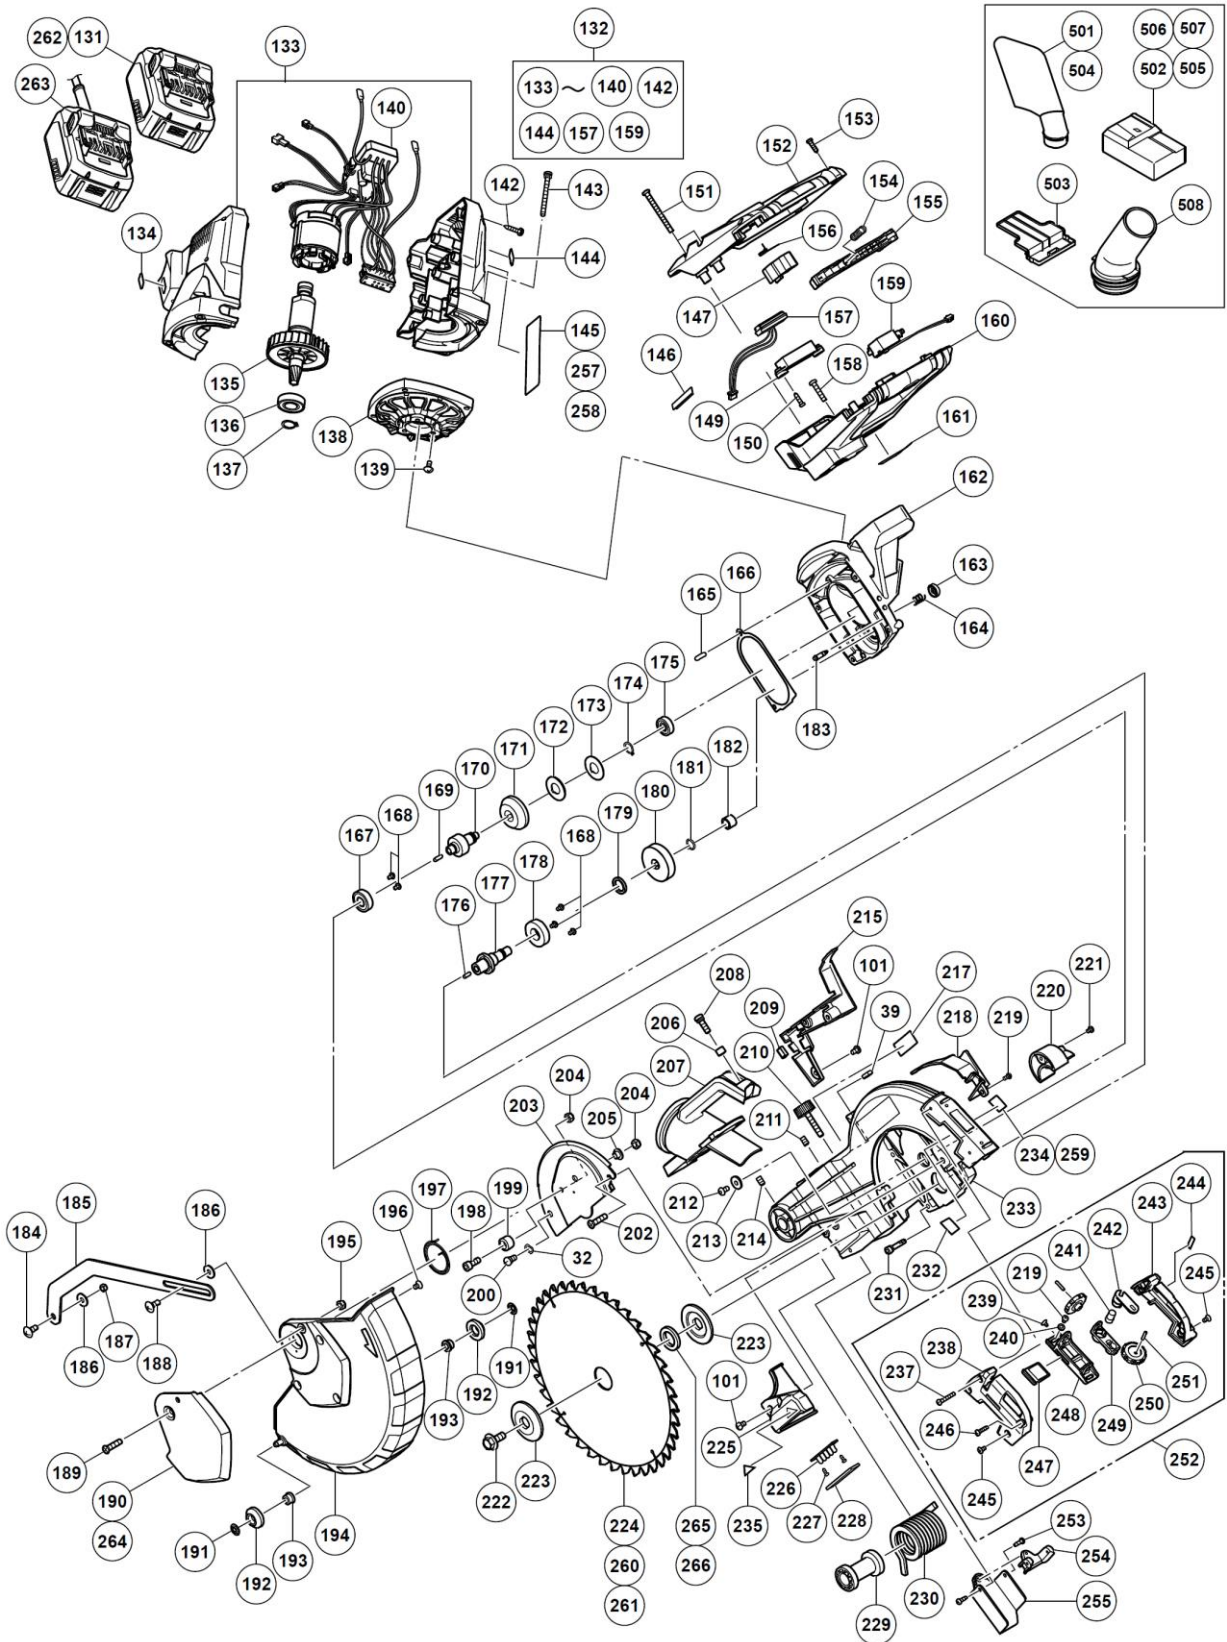

ELECTRIC TOOL PARTS LIST

CORDLESS SLIDE COMPOUND SAW

2018 • 12 • 12

Model C 3610DRA

(E1)

PARTS

C3610DRA

ITEM NO.	CODE NO.	DESCRIPTION	NO. USED	REMARKS
1	372555	HEX.SOCKET HD.CAP SCREW	2	
2	372556	HEX SOCKET TRUSS HEAD & WASHER ASS.	2	
3	372561	FLAT WASHER	2	
4	372577	HEX.SOCKET HD.CAP SCREW	3	
5	372450	EXTERNAL TOOTH LOCK WASHER	3	
6	372500	NUT CHUCK	1	
7	372453	DISC SPRING WASHER	1	
8	372559	FLAT WASHER	1	
9	372553	HEX. SOC. SET SCREW	2	
10	373689	ARM-MITER	1	
11	372623	PLATE	1	
12	372625	CR. RE. TRUSS HD. ROUND NECK SCREW	2	
13	372018	WAVE WASHER	2	
14	372622	PLATE	1	
15	372524	SET PLATE	1	
16	372521	RUBBER PAD	1	
17	372458	O-RING ROD	2	
18	372515	MITER BAR ASS'Y	1	
19	372543	CR.RE.TRUSS HD. SCREW	3	
20	372519	BEARING COVER	3	
21	372491	BLANKET WASHER	4	
22	372490	LINEAR MOTION BEARING	2	
23	372569	SET PLATE	1	
24	372503	HEX. SOCKET TRUSS HD. WASHER SCREW	2	
25	372585	CLAMP HANDLE	1	
26	372050	O-RING	1	
27	372481	CLEVIS PIN	1	
28	372454	C-RING	1	
29	372489	SHAFT	1	
30	372566	ANCHOR PLATE	1	
31	372567	CR.RE.TRUSS HD. ROUND NECK SCREW	1	
32	327354	WAVE WASHER	2	
33	372533	ARM MITER COVER	1	
34	372024	CR. RE. PAN HD. TAPPING SCREW, M5X12	2	
35	372059	CR. RE. PAN HD. TAPPING SCREW, M5X16	1	
36	372573	CR. RE. PAN HD. TAPPING SCREW, M5X35	1	
37	372516	MITER BAR	1	
38	372511	FRAME ENDCAP, BLACK PLASTIC	1	
39	372513	SPACER	2	
40	372617	WARNING LABEL	1	
41	373688	SLIDE-BAR SEAT (FRONT)	1	
42	372512	WASHER BEARING	1	
43	372523	LINEAR MOTION BEARING	1	
44	372514	SET PLATE	1	
45	372456	O-RING	1	
46	372510	LOCATING BAR	1	
47	372466	CR. RE. PAN HD. SCREW	1	
48	372628	TILTING SCALE	1	
49	327352	FLAT WASHER	1	
50	372536	NEEDLE POINTER	1	
51	372583	CLAMP BOLT	1	
52	372073	LOCK NUT	1	
53	726478	FLAT WASHER	1	
54	372587	TABLE	1	
55	372552	CR. RE. PAN HD. SCREW, M5X10	6	
56	372610	TABLE INSERT	2	
57	372731	STOP PLATE	1	
58	372478	COMPRESSION SPRING	1	
59	372595	BRACKET STOP	1	
60	372474	ROLL PIN	2	
61	372593	LOCATING BAR	1	
62	372592	SPECIAL NUT	1	
63	372613	CAUTION LABEL	1	