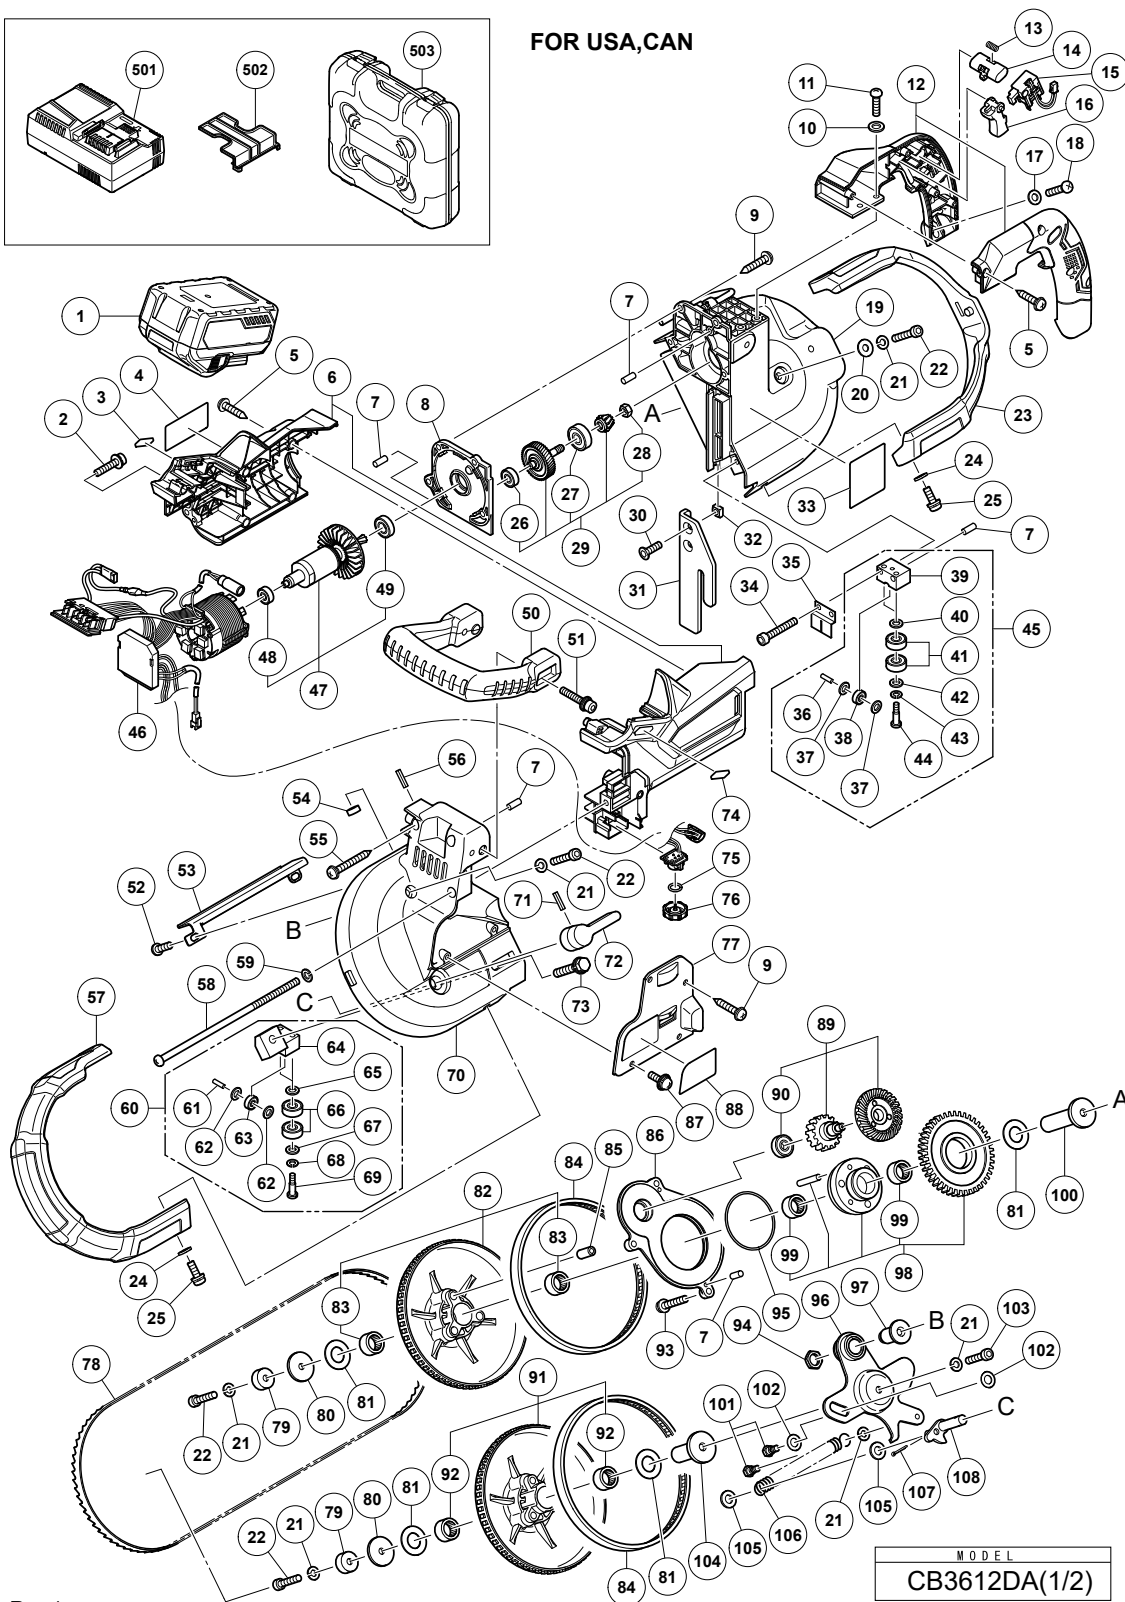

ELECTRIC TOOL PARTS LIST

ELECTRIC BAND SAW

2020 • 10 • 16

Model CB3612DA

(E1)

FOR USA,CAN

PARTS

CB3612DA

PARTS

CB3612DA

ITEM NO.	CODE NO.	DESCRIPTION	NO. USED	REMARKS
*77	376241	SWITCH PLATE	1	
*77	376240	SWITCH PLATE	1	
*78	376364M	BAND SAW BLADE 12.5X1140 18TPI (3 PCS.)	1	
78		BAND SAW BLADE	1	
*79	376508	WASHER (C)	2	
*79	376507	WASHER (C)	2	
80	936311	WASHER (B)	2	
81	977108	PLASTIC WASHER	4	
82	376315	BLADE PULLEY ASS'Y	1	
83	319150	NEEDLE BEARING	2	
84	977110	SAW WHEEL RUBBER	2	
85	319157	RUBBER BUSHING	3	
86	376247	INNER COVER (B)	1	
87	996247	MACHINE SCREW (W/WASHERS) M5X12 (BLACK)	3	
*88	376266	DIAL LABEL	1	
*88	376265	DIAL LABEL	1	
89	376244	THIRD PINION ASS'Y	1	
90	608VVM	BALL BEARING 608VVC2PS2L	1	
91	322690	BLADE PULLEY ASS'Y	1	
92	319150	NEEDLE BEARING	2	
93	995096	MACHINE SCREW (W/WASHERS) M5X20 (BLACK)	4	
94	322686	NUT	1	
95	327870	O-RING (A)	1	
96	325379	ARM	1	
97	977116	ARM SHAFT	1	
98	376246	SPINDLE ASS'Y	1	
99	319150	NEEDLE BEARING	2	
100	376245	PULLEY SHAFT (A)	1	
101	977117	COVER SCREW (A)	2	
102	973040	THRUST WASHER	2	
103	949755	HEX. SOCKET HD. BOLT M6X16 (10 PCS.)	1	
104	322689	PULLEY SHAFT (B)	1	
105	949426	WASHER M8 (10 PCS.)	2	
*106	376258	TENSION SPRING	1	
*106	376257	TENSION SPRING	1	
107	949531	SPLIT PIN D2X12 (10 PCS.)	1	
108	322687	CAM SHAFT (A)	1	
109	370099	REVERSING SWITCH	1	
110	376267	SWITCH LABEL	1	
111	325380	PROTECTIVE COVER (B)	1	
112	376259	PROTECTIVE COVER (A)	1	