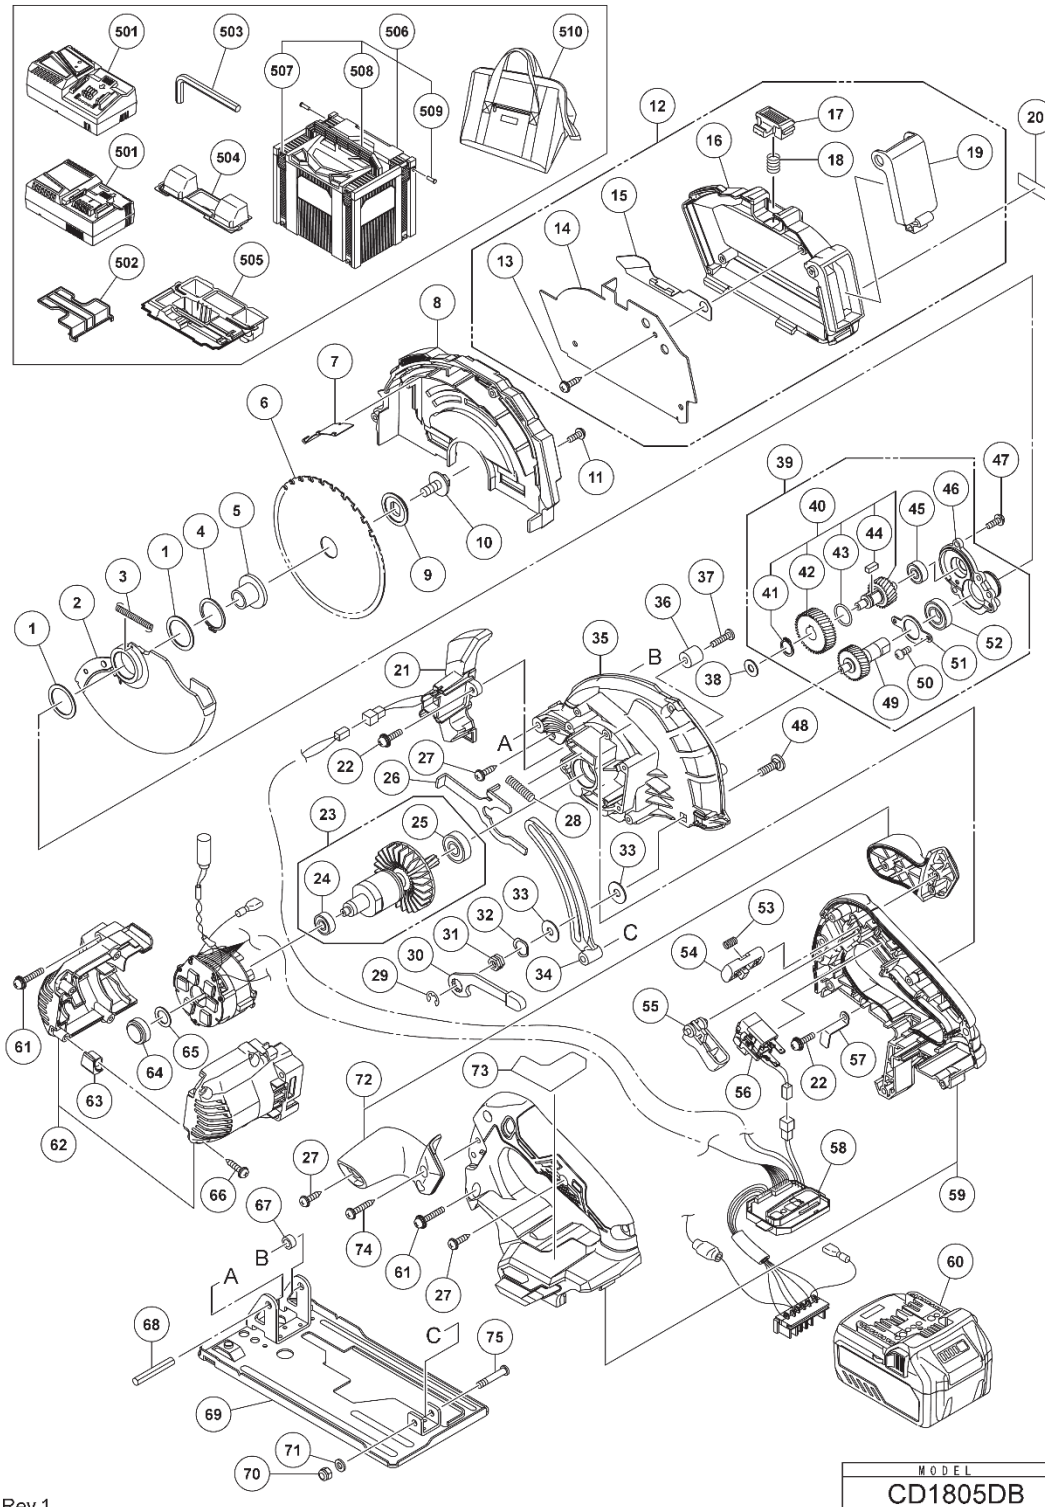

ELECTRIC TOOL PARTS LIST

METAL CUTTING CIRCULAR SAW

2023 • 11 • 16

Model CD 3605DB

(E1)

Rev.1

MODEL
CD1805DB

PARTS