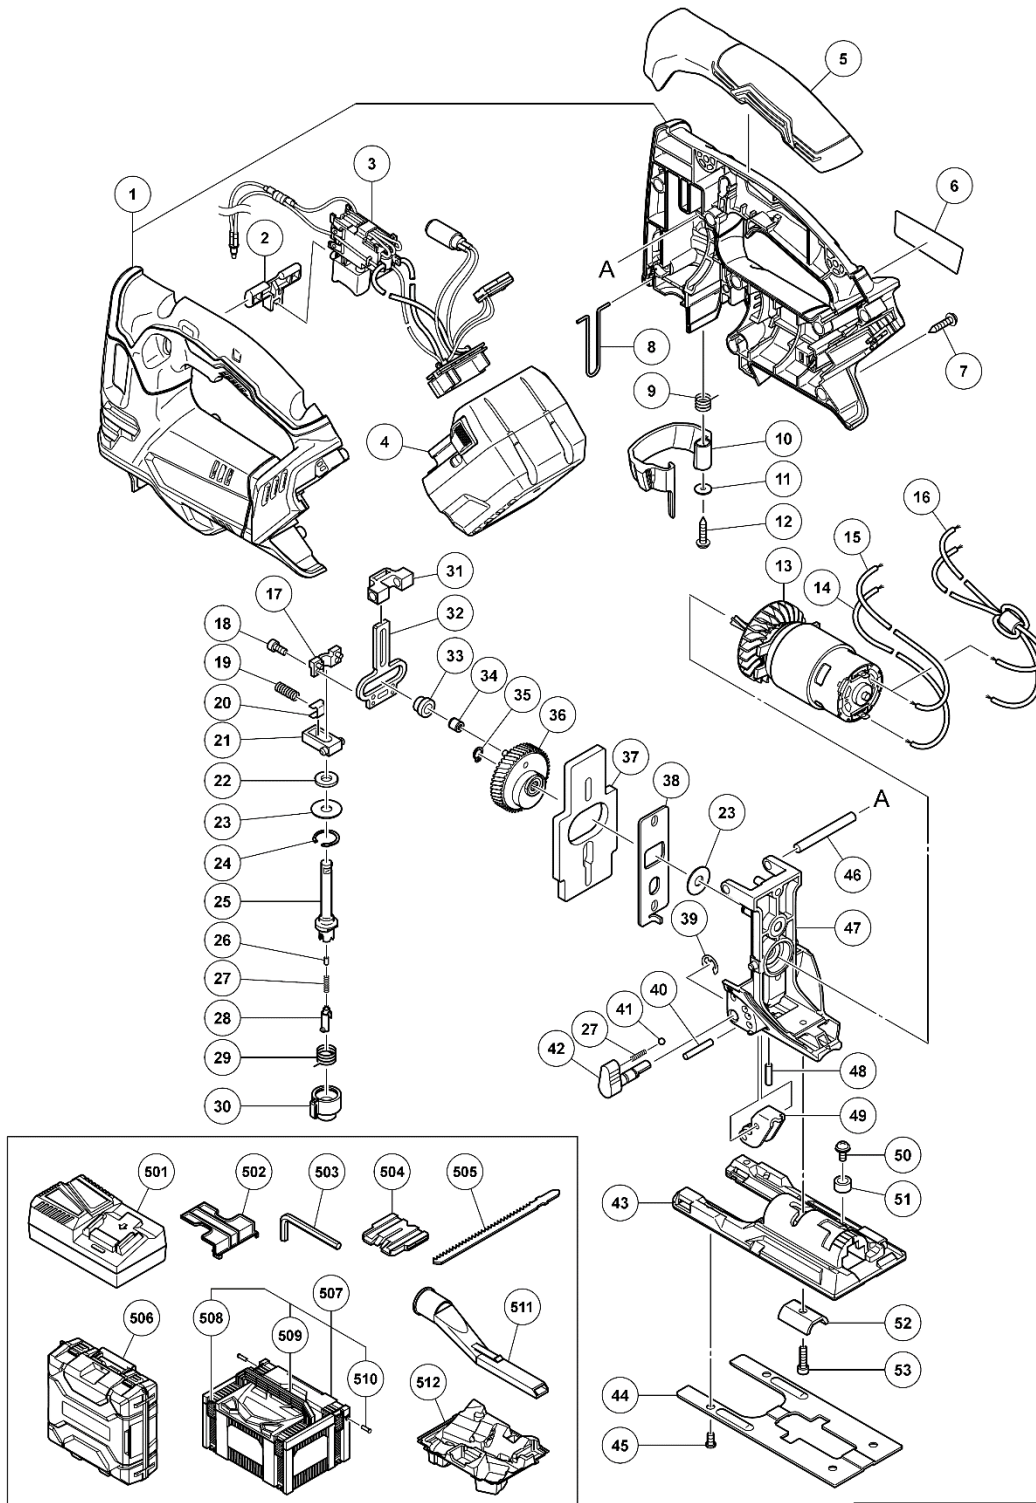

ELECTRIC TOOL PARTS LIST

■ CORDLESS JIG SAW

2021 • 05 • 27

Model CJ 18DA

(E1)

Rev.1

MODEL
CJ18DA