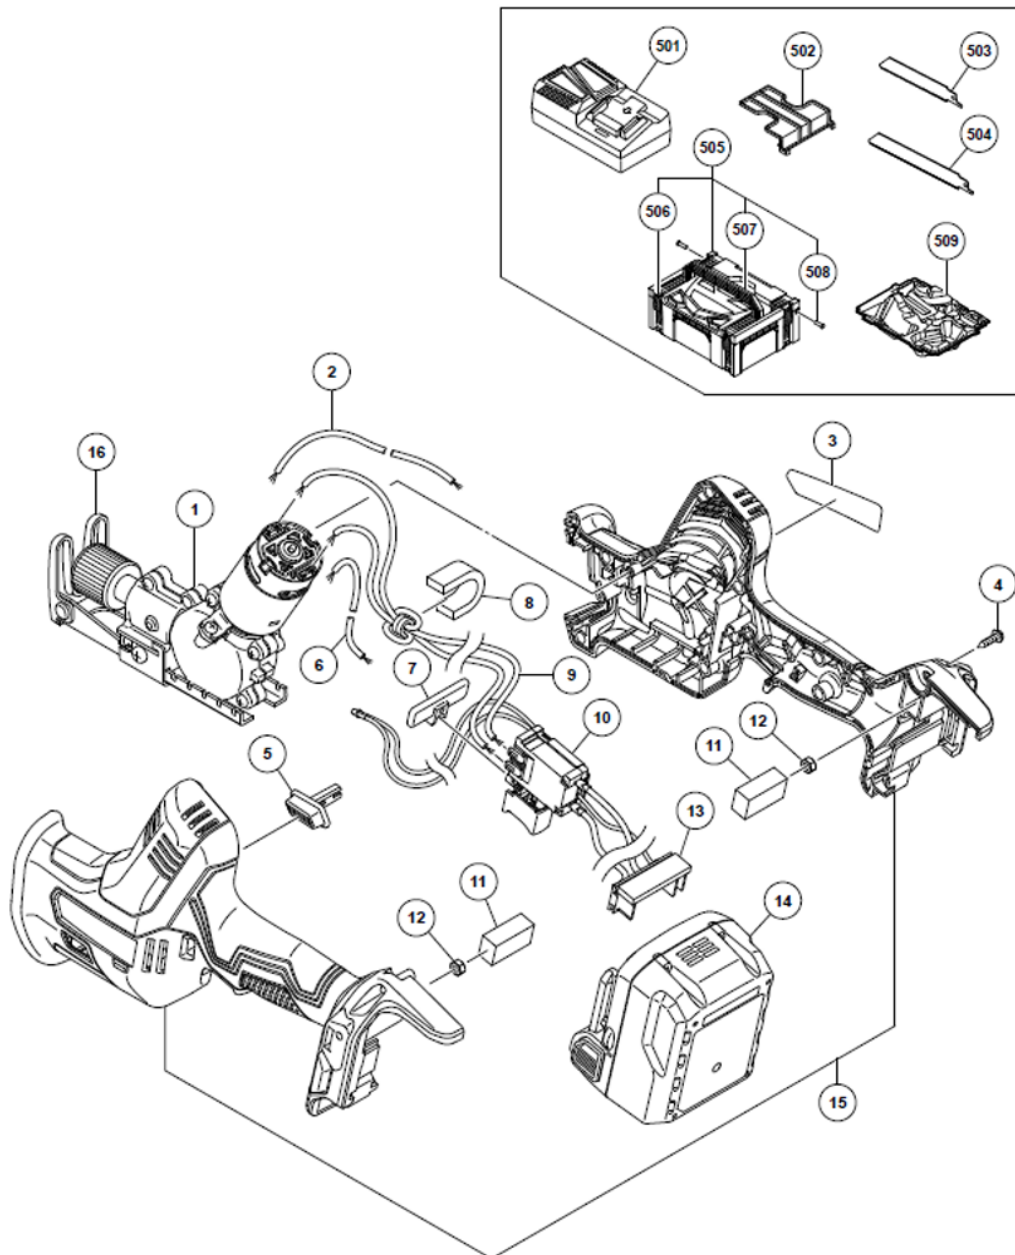

## ELECTRIC TOOL PARTS LIST

ONE HANDED RECIPROCATING SAW  
Model CR 18DA

2021 • 01 • 21  
(E1)

**PARTS**

**M 1808DA**

<b>ITEM NO.</b>	<b>CODE NO.</b>	<b>DESCRIPTION</b>	<b>NO. USED</b>	<b>REMARKS</b>
1	376379	GEAR BOX	1	INCLUD.16
*2	376553	INTERNAL WIRE (BLACK) L110	1	FOR CHN,UAE,THA,SIN,MAL,IND,USA,CAN
3		NAME PLATE	1	
4	313687	TAPPING SCREW (W/FLANGE) D3X16 (BLACK)	9	
5	376377	LOCKING KNOB	1	
*6	376552	INTERNAL WIRE (RED) L105	1	FOR CHN,UAE,THA,SIN,MAL,IND,USA,CAN
7	329548	PUSHING BUTTON (A)	1	
*8	375921	SUPPORT (D)	1	FOR EUROPE,GBR,AUS,NZL
*9	376554	INTERNAL WIRE FERRITE SET	1	FOR EUROPE,GBR,AUS,NZL
10	376380	DC-SPEED CONTROL SWITCH	1	
11	328644	PACKING	2	
12	327002	LOCK NUT M4 (BLACK)	2	
13	331399	BATTERY TERMINAL	1	
14	376029	BATTERY BSL 1850C (EUROPE,AUS,NZL)	2	INCLUD.502
*15	376378	HOUSING (A).(B) SET	1	
*15	376378M	HOUSING (A).(B) SET	1	FOR USA,CAN
16	376751	BASE	1	

**STANDARD ACCESSORIES****M 1808DA**

ITEM NO.	CODE NO.	DESCRIPTION	NO. USED	REMARKS
501		CHARGER (MODEL UC18YFSL)	1	
502	329897	BATTERY COVER	1	
503	958185	SABER SAW BLADES NO.5 (5 PCS.)	1	
504	318617	SABER SAW BLADES NO.107 150L P.24 (5 PCS)	1	
505	336471	CASE ASS'Y (STACKABLE 2)	1	INCLUD.506-508
506	336472	LATCH	4	
507	336473	HANDLE	1	
508	336474	HINGE	2	
509	376551	INNER TRAY	1	