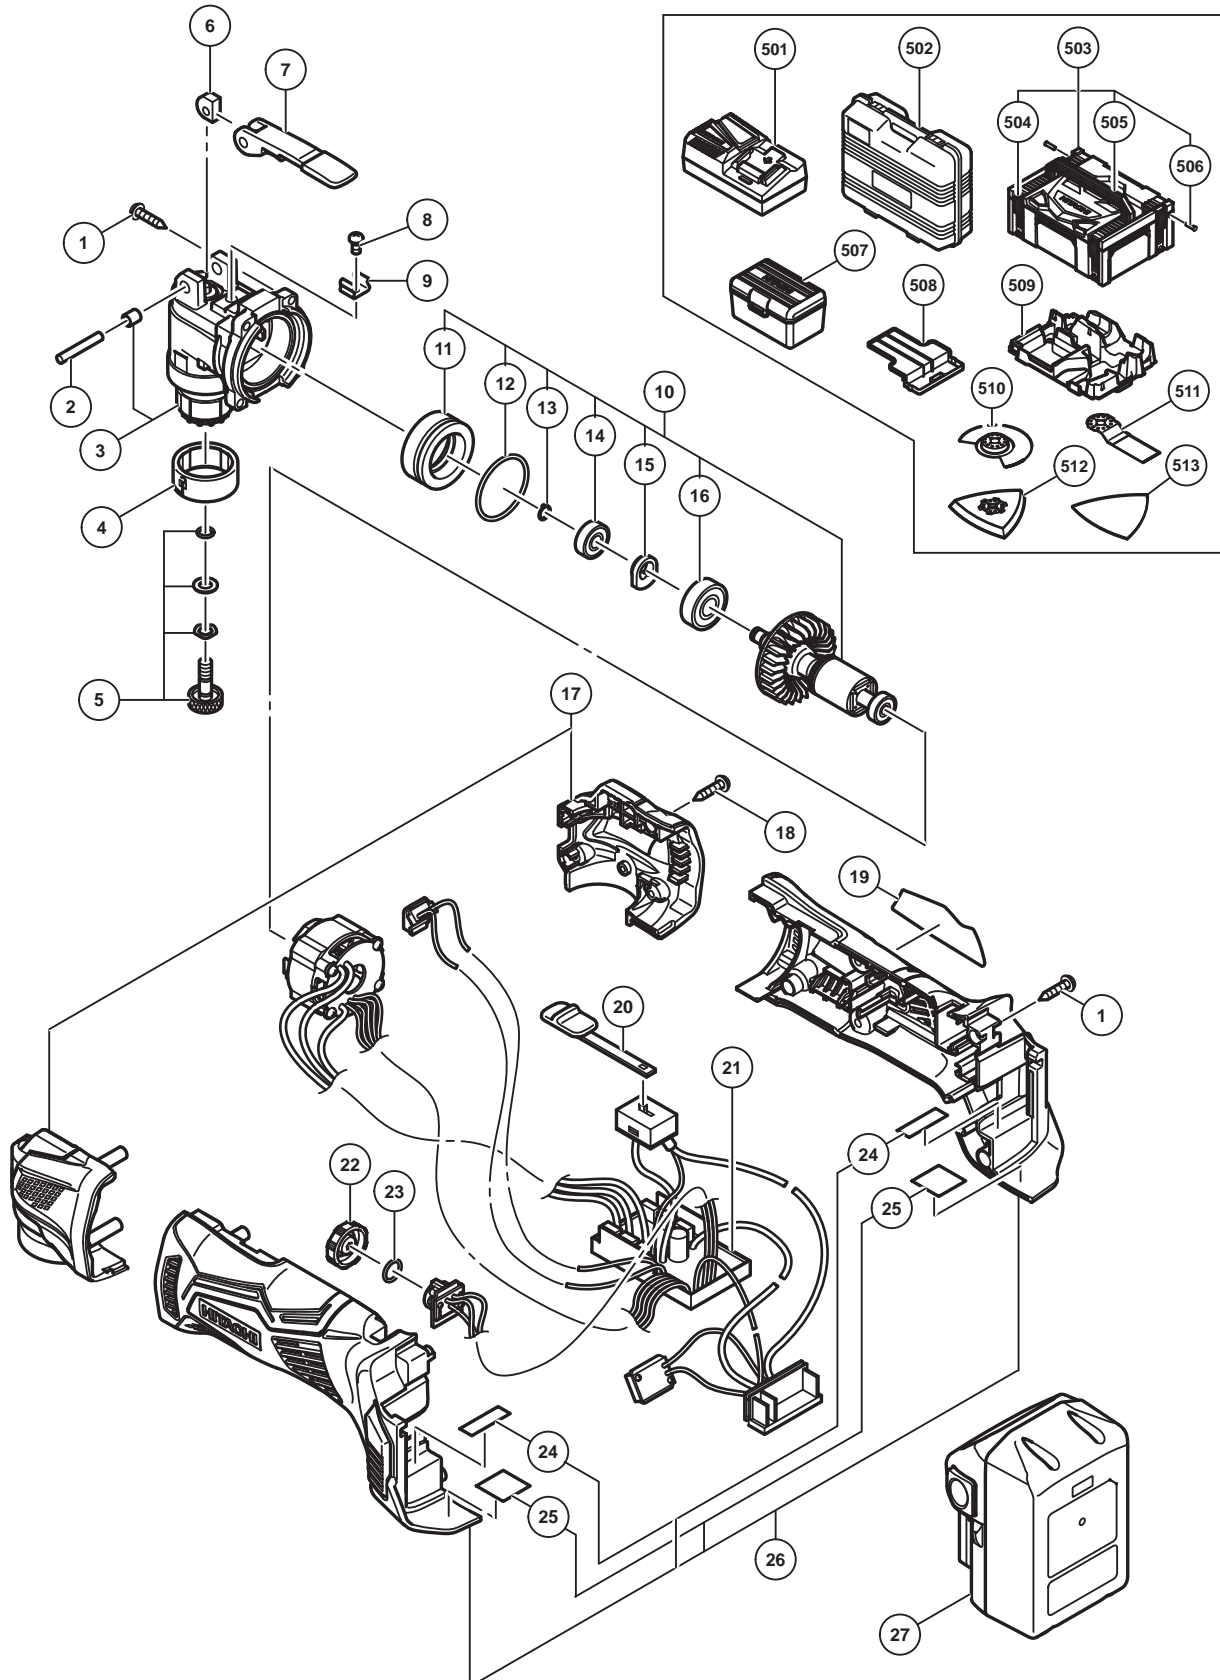

## ELECTRIC TOOL PARTS LIST

**CORDLESS MULTI TOOL**  
**Model CV 18DBL**

**2014-12-10**  
**(E1)**

**STANDARD ACCESSORIES**

CV 18DBL

ITEM NO.	CODE NO.	DESCRIPTION	NO. USED	REMARKS
501		CHARGER (MODEL UC 18YFSL)	1	
502	337684	CASE	1	
503	336471	CASE ASS'Y (STACKABLE)	1	INCLUD.504-506
504	336472	LATCH	4	
505	336473	HANDLE	1	
506	336474	HINGE	2	
507	337685	TOOL BOX	1	
508	329897	BATTERY COVER	1	
509	337937	INNER TRAY	1	
510	335868	MULTI TOOL BLADE (MW85S)	1	
511	335881	MULTI TOOL BLADE (MD28PB)	1	
512	335903	MULTI TOOL PAD (MU93D)	1	
* 513	338252	SANDING PAPERS 94 X 94 AA60 (10 PCS.)	1	
* 513	338252	SANDING PAPERS 94 X 94 AA60 (10 PCS.)	3	FOR AUS,NZL
513	338253	SANDING PAPERS 94 X 94 AA80 (10 PCS.)	1	
513	338254	SANDING PAPERS 94 X 94 AA100 (10 PCS.)	1	
* 513	338255	SANDING PAPERS 94 X 94 AA120 (10 PCS.)	1	
* 513	338255	SANDING PAPERS 94 X 94 AA120 (10 PCS.)	3	FOR AUS,NZL
513	338257	SANDING PAPERS 94 X 94 AA180 (10 PCS.)	1	
* 513	338258	SANDING PAPERS 94 X 94 AA240 (10 PCS.)	3	FOR AUS,NZL