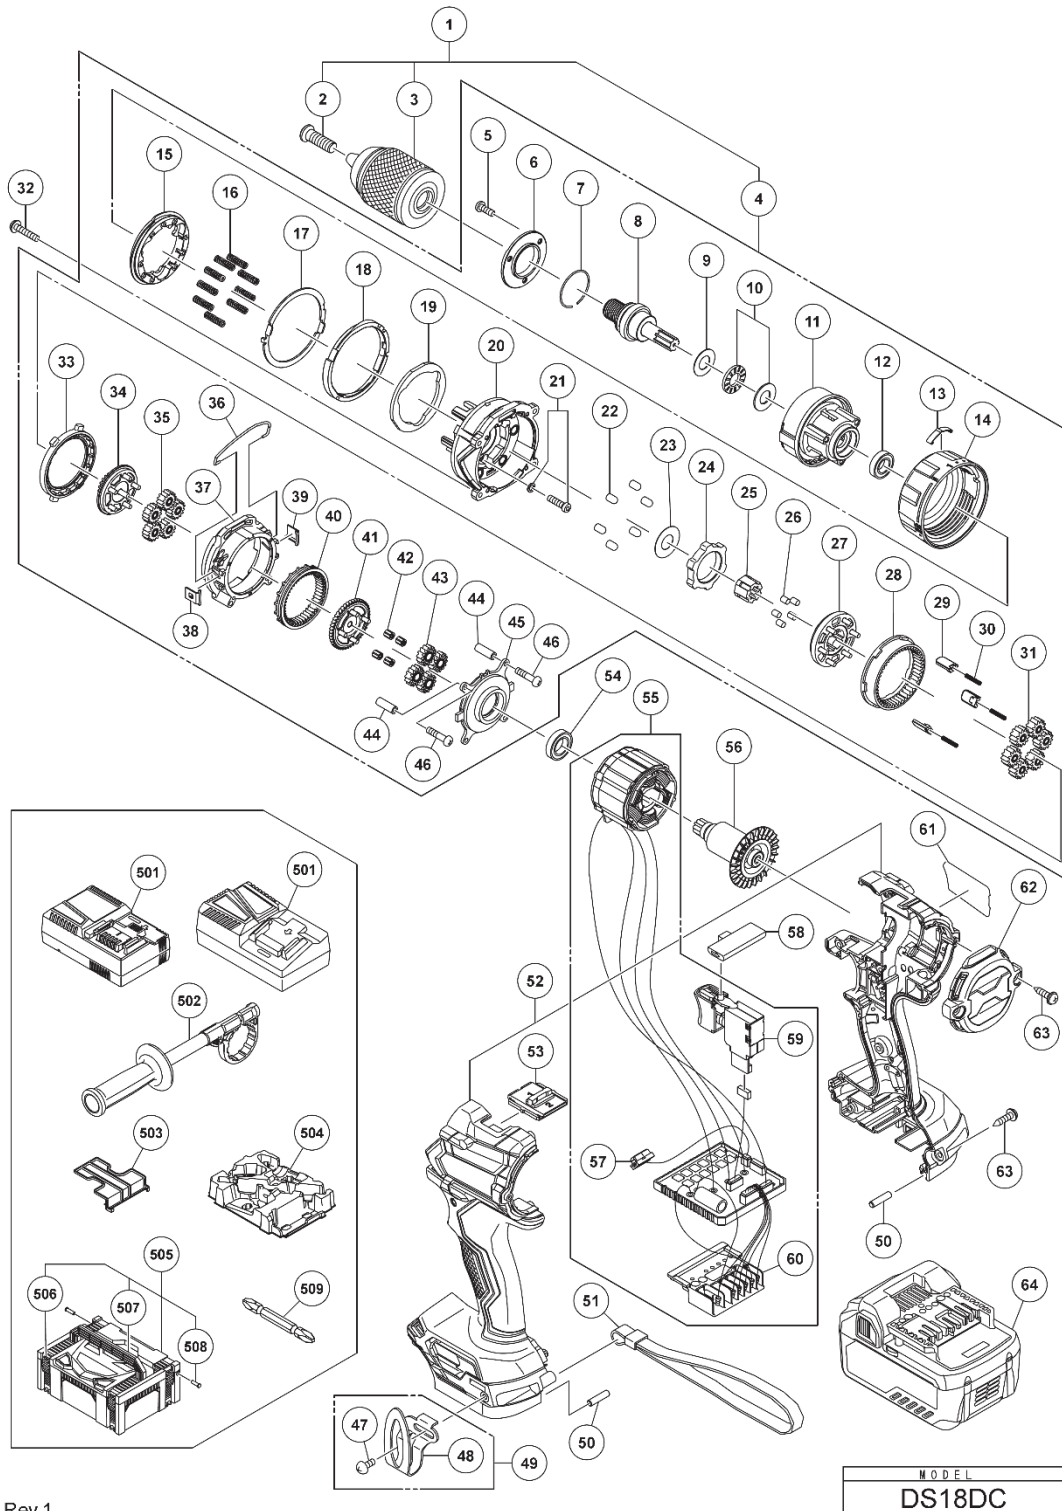

ELECTRIC TOOL PARTS LIST

■ CORDLESS DRIVER DRILL

2022 • 11 • 14

Model DS 18DC

(E1)

Rev.1

MODEL
DS18DC

PARTS

DS18DC

ITEM NO.	CODE NO.	DESCRIPTION	NO. USED	REMARKS
1	379290	GEAR BOX ASS'Y (W/CHUCK)	1	INCLUD.2-4
2	379345	HEXALOBULA SCREW (LEFT HAND) M8	1	
**3	379240M	DRILL CHUCK 13ULR-N (W/O CHUCK WRENCH)	1	FOR USA.CAN
4	379292	GEAR BOX ASS'Y	1	INCLUD.5-31.33-46
5	379294	SCREW SET M3X10 (3 PCS.)	3	
6	379295	BEARING COVER	1	
7	379296	RETAINING RING	1	
8	379352	SPINDLE (SV) (S)	1	
9	379277	BEARING WASHER	1	
10	379278	THRUST BEARING	1	
11	379306	FRONT CASE	1	
12	379308	BALL BEARING (6800ZZ)	1	
13	379311	LEAF SPRING	1	
14	379310	CLUTCH DIAL (B)	1	
15	379313	NUT	1	
16	379314	CLUTCH SPRING SET (9 PCS.)	9	
17	379315	STOPPER CAM RING (B)	1	
18	379316	STOPPER CAM RING (A)	1	
19	379317	THRUST PLATE	1	
20	379355	GEAR CASE (S)	1	
21	379318	SCREW SET M4X14 (3 PCS.)	3	
22	379319	CLUTCH PIN SET (6 PCS.)	6	
23	379322	HUB WASHER	1	
24	379323	LOCK RING	1	
25	379325	SPLINE HUB	1	
26	379324	ROLLER SET (5 PCS.)	5	
27	379326	FINAL CARRIER	1	
28	379327	FINAL RING GEAR	1	
29	379320	STOPPER BLOCK	3	
30	379321	STOPPER SPRING SET (3 PCS.)	3	
31	379328	FINAL PLANET GEAR SET (6 PCS.)	6	
32	334473	TAPPING SCREW (W/SP. WASHER) D3X20(BLACK)	4	
33	379331	SHIFT DOG	1	
34	379329	SECOND CARRIER	1	
35	379330	SECOND PLANET GEAR SET (5 PCS.)	5	
36	379340	SHIFT ARM	1	
37	379332	REAR CASE	1	
38	379341	GREASE COVER (L)	1	
39	379342	GREASE COVER (R)	1	
40	379333	SLIDE RING GEAR	1	
41	379334	FIRST CARRIER	1	
42	379335	NEEDLE BEARING SET (4 PCS.)	4	
43	379336	FIRST PLANET GEAR SET (4 PCS.)	4	
44	379337	SCREW COLLAR	2	
45	379338	FIRST RING GEAR	1	
46	379339	SCREW SET M3X25 (4 PCS.)	4	
47	337357	TRUSS HD. SCREW M4 (BLACK)	1	
48	372229	HOOK	1	
49	379397	HOOK ASS'Y	1	INCLUD.47.48
50	373041	REAR BUMPER	2	
**52	379279M	HOUSING (A).(B) SET	1	FOR USA.CAN
53	379276	SHIFT KNOB	1	
54	379285	BALL BEARING (6801ZZ)	1	
55	379274	WIRING ASS'Y	1	INCLUD.57.59.60
56	361195	ROTOR PINION SET	1	
57	379281	LED HOLDER	1	
58	339768	PUSHING BUTTON	1	
59	379109	DC-SPEED CONTROL SWITCH	1	
60	379284	BATTERY TERMINAL	1	
**61	379346M	NAME PLATE FOR USA	1	
62	379108	TAIL COVER	1	
63	313687	TAPPING SCREW (W/FLANGE) D3X16 (BLACK)	10