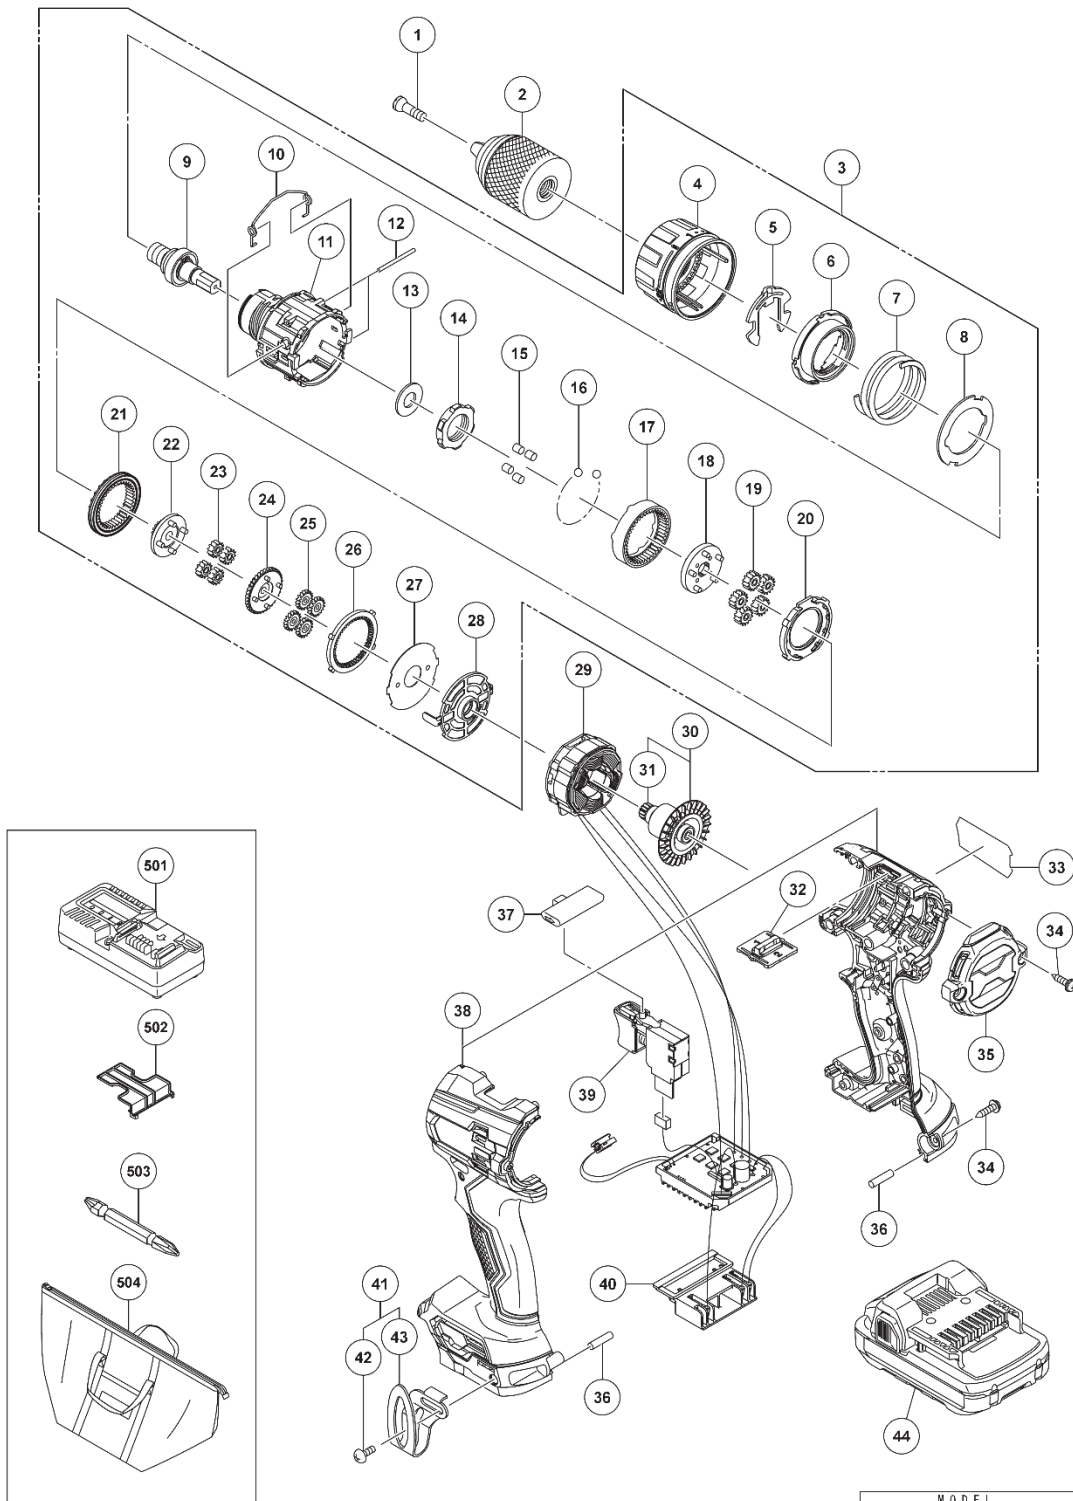

ELECTRIC TOOL PARTS LIST

■ CORDLESS DRIVER DRILL

2022 • 11 • 14

Model DS 18DEX

(E1)

Rev.1

MODEL
DS18DEX