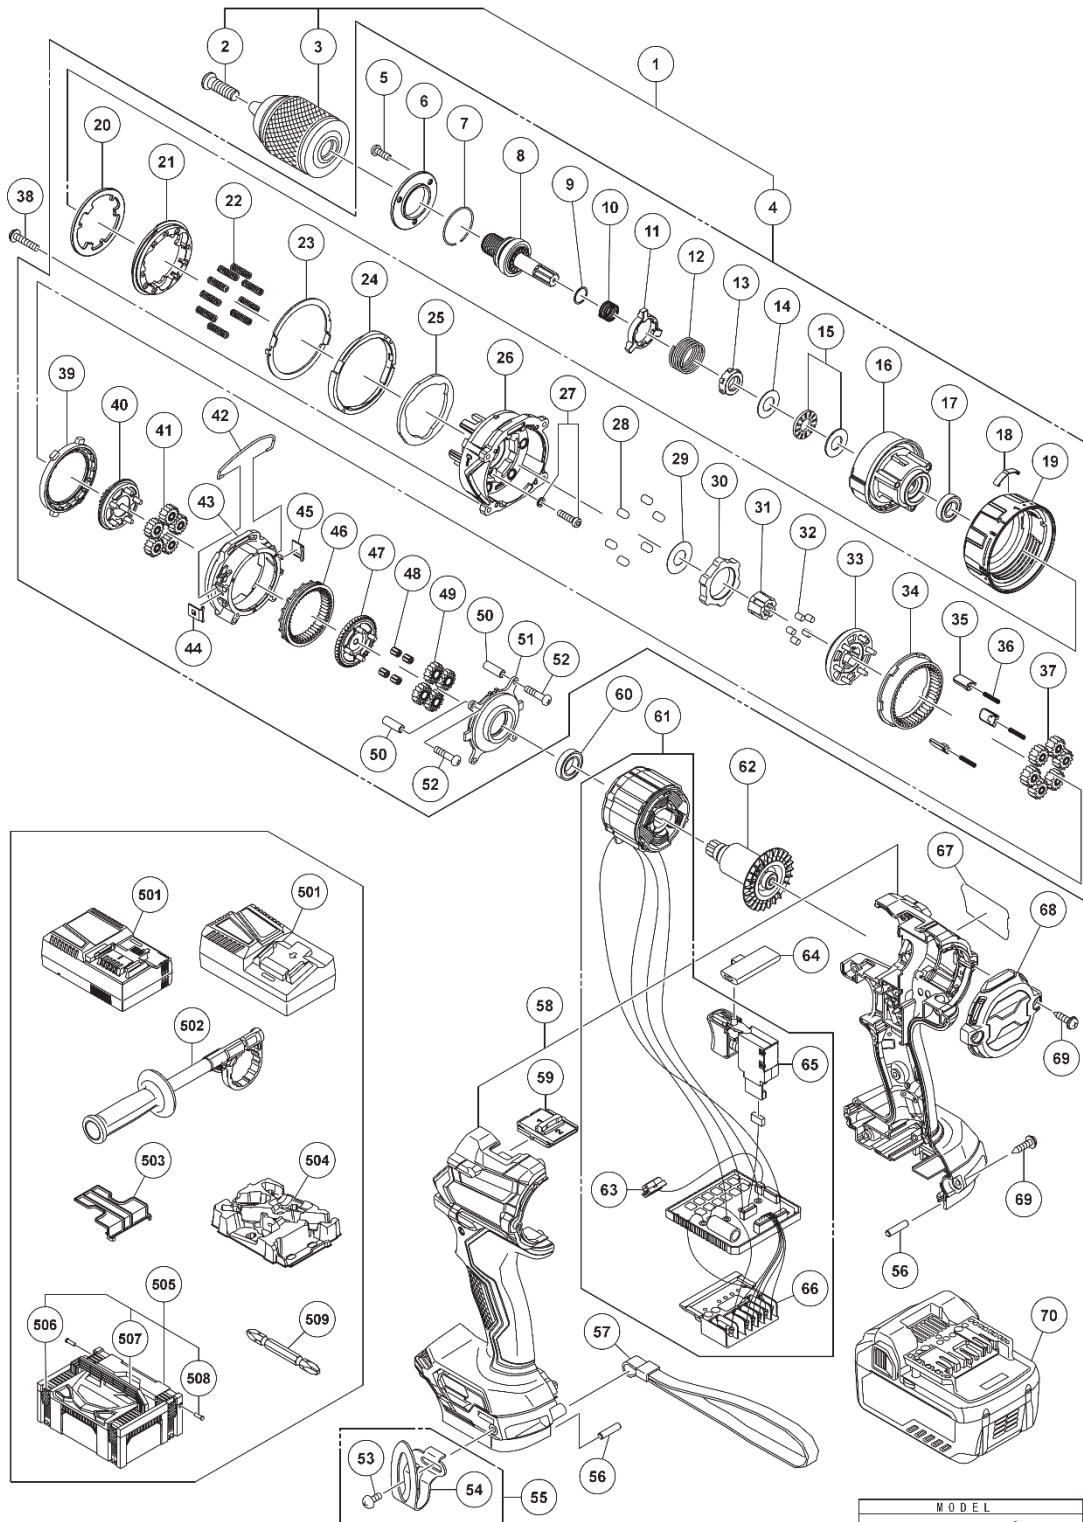

ELECTRIC TOOL PARTS LIST

■ CORDLESS HAMMER DRILL

2022 • 11 • 14

Model DV 18DC

(E1)

Rev.1

MODEL
DV18DC

PARTS