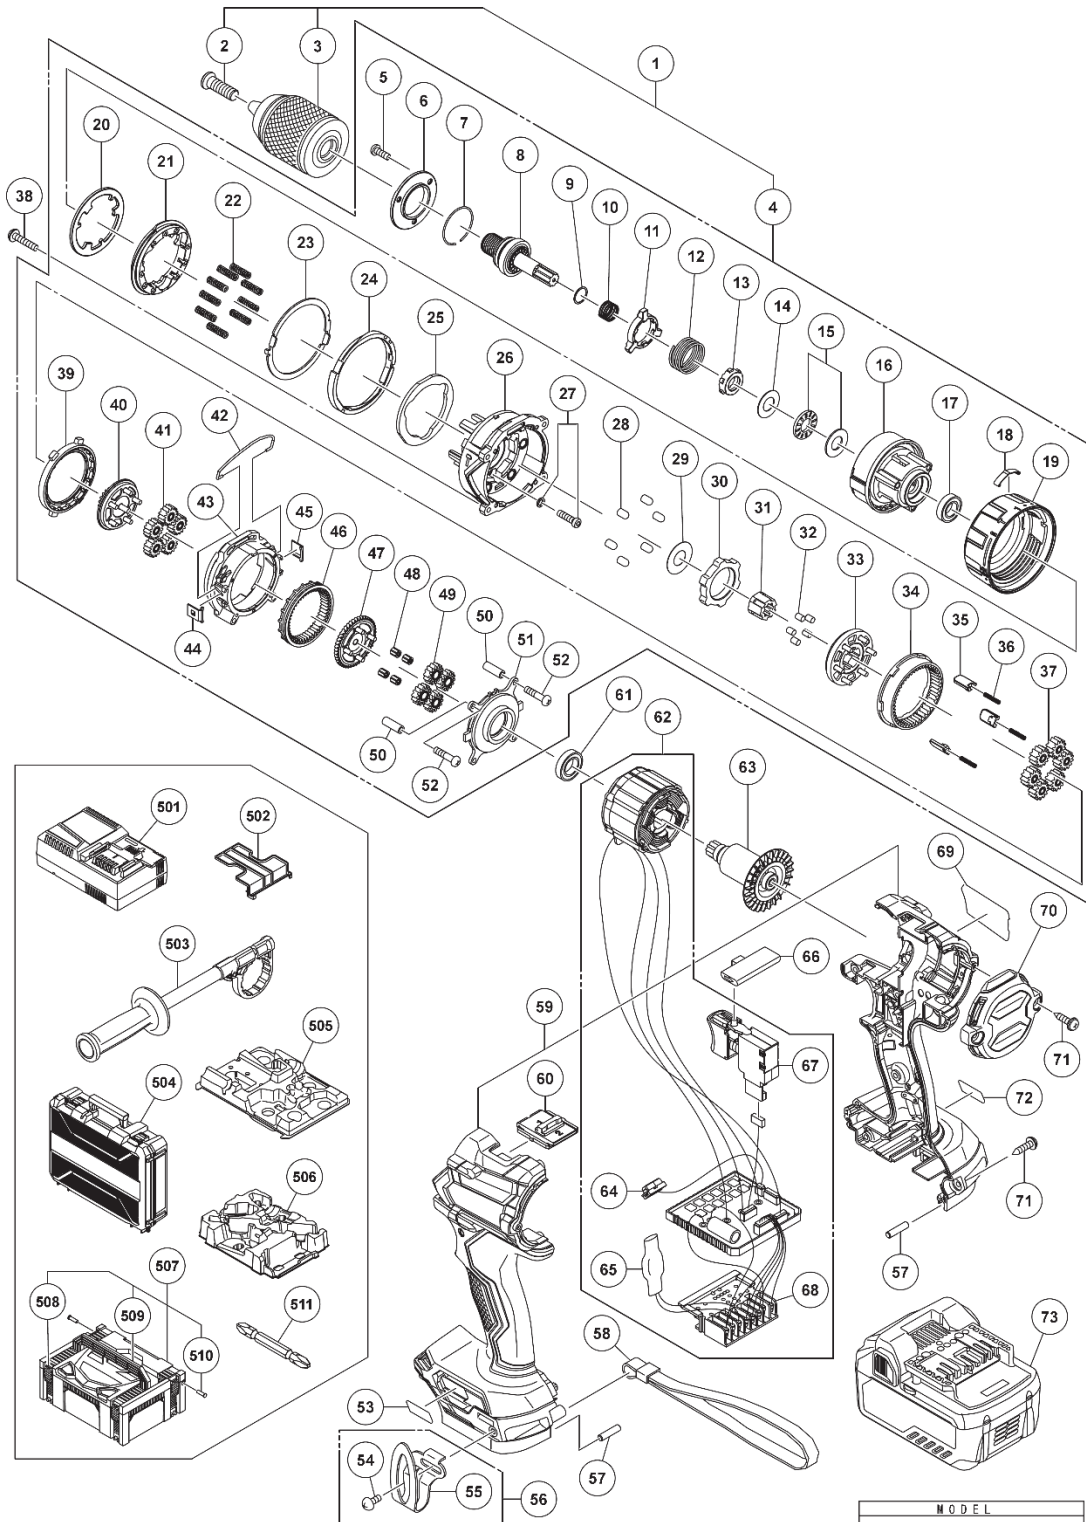

ELECTRIC TOOL PARTS LIST

CORDLESS HAMMER DRILL

2022 • 11 • 14

Model DV 36DC

(E1)

Rev.1

MODEL
DV36DC

PARTS