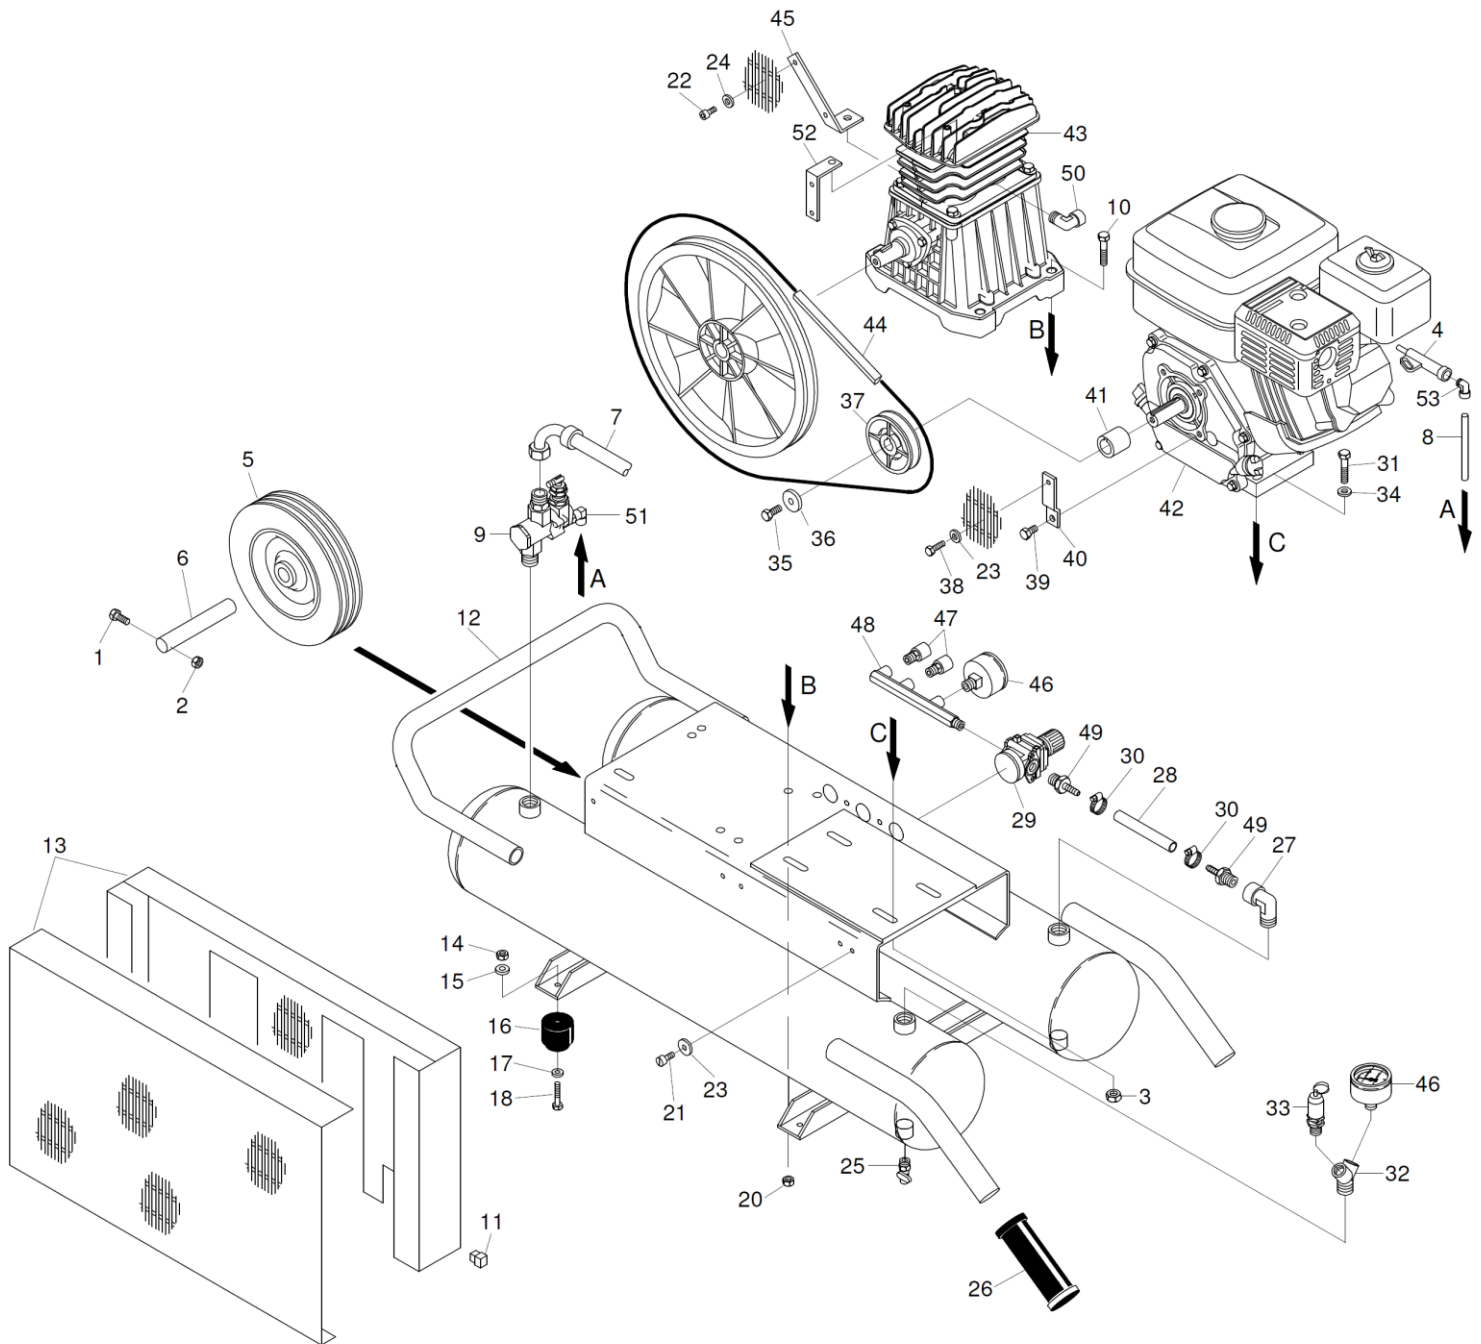

GAS COMPRESSOR PARTS LIST

■ GAS AIR COMPRESSOR
Model EC 2510E

2020 • 09 • 16
(E3)

Pump Unit

Parts**PUMP UNIT**

ITEM NO.	CODE NO.	DESCRIPTION	NO. USED	REMARKS
1	885452	CRANKCASE	1	
2	885453	CRANKCASE COVER	1	
3	160573	SCREW M5x16 UNI7687	4	
4	885454	GASKET	1	
5	885455	CRANKSHAFT	1	