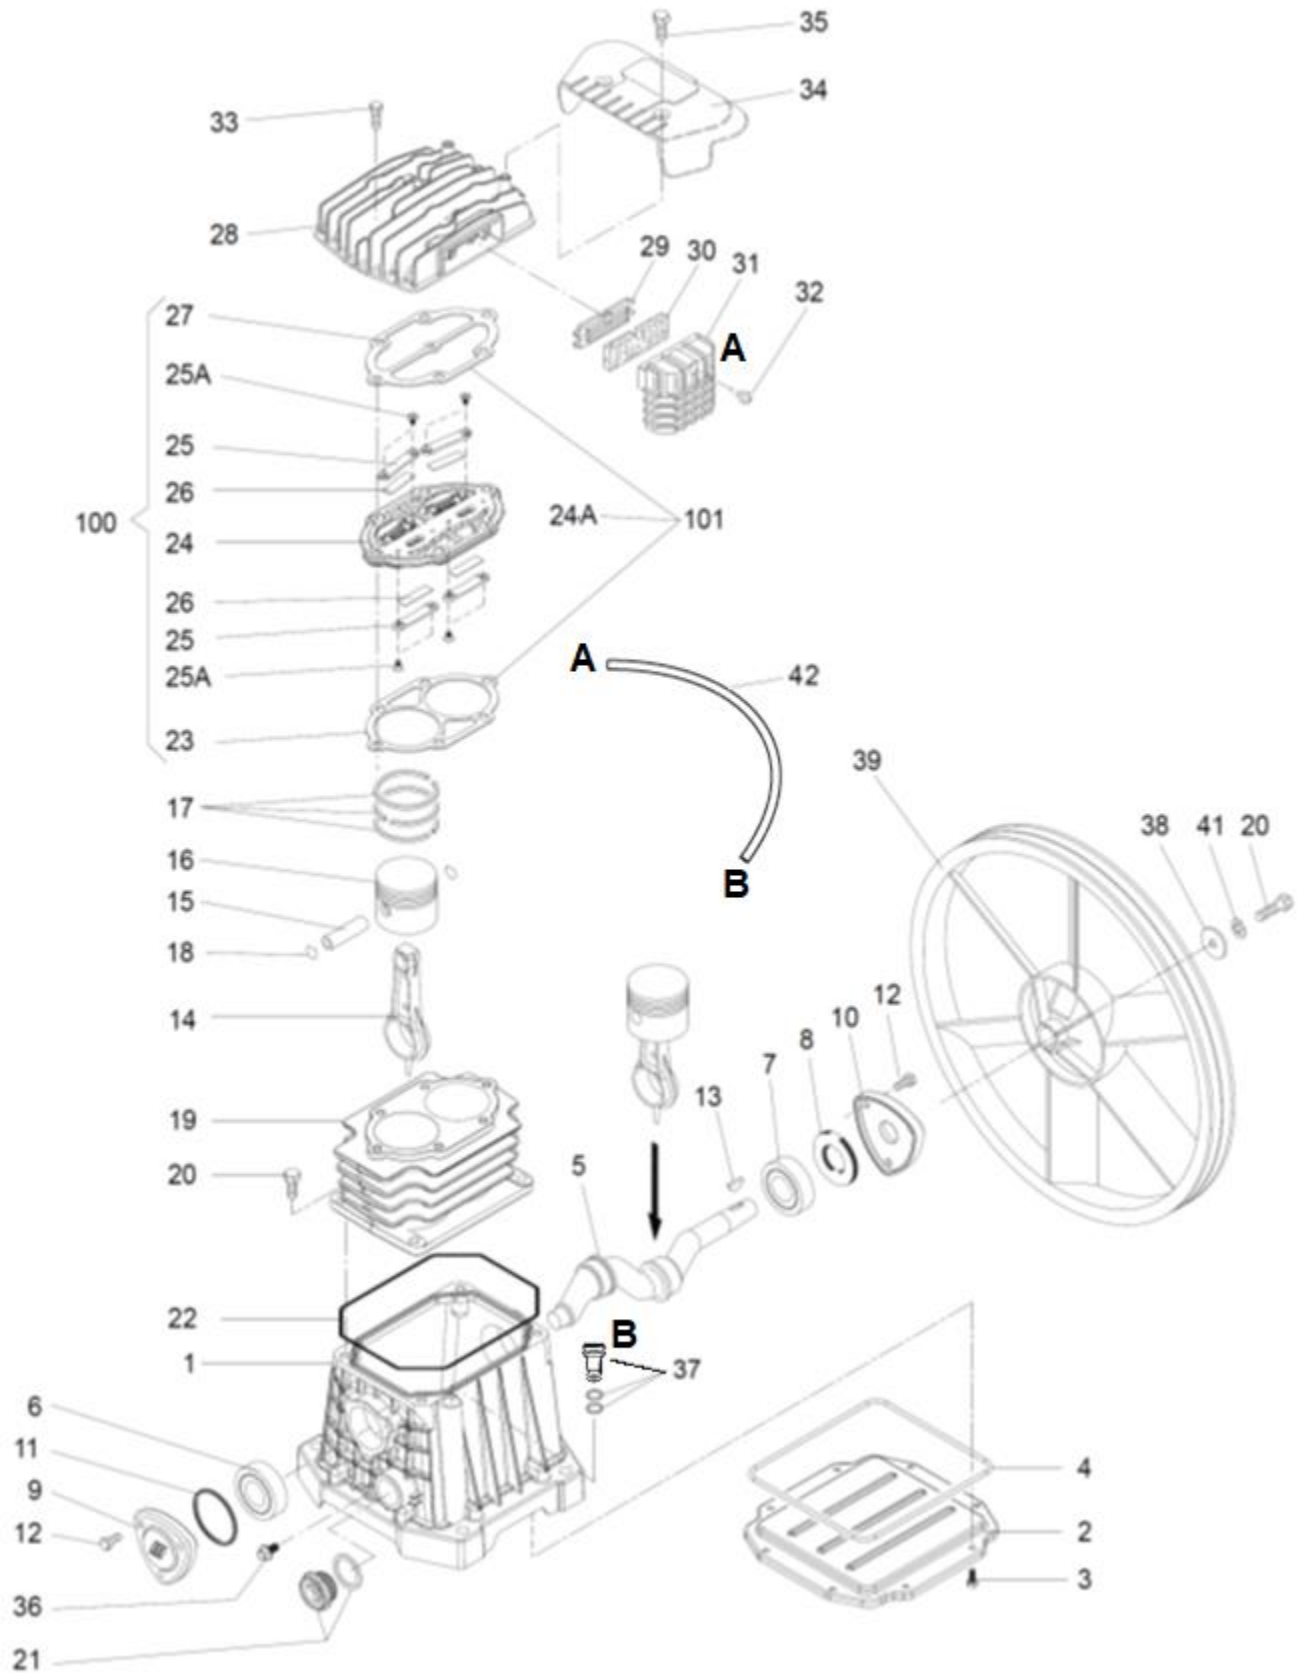

GAS COMPRESSOR PARTS LIST

■ GAS AIR COMPRESSOR
Model EC 2510E

2020 • 09 • 16
(E3)

Pump Unit

Parts**PUMP UNIT**

ITEM NO.	CODE NO.	DESCRIPTION	NO. USED	REMARKS
1	885452	CRANKCASE	1	
2	885453	CRANKCASE COVER	1	
3	160573	SCREW M5x16 UNI7687	4	
4	885454	GASKET	1	
5	885455	CRANKSHAFT	1	