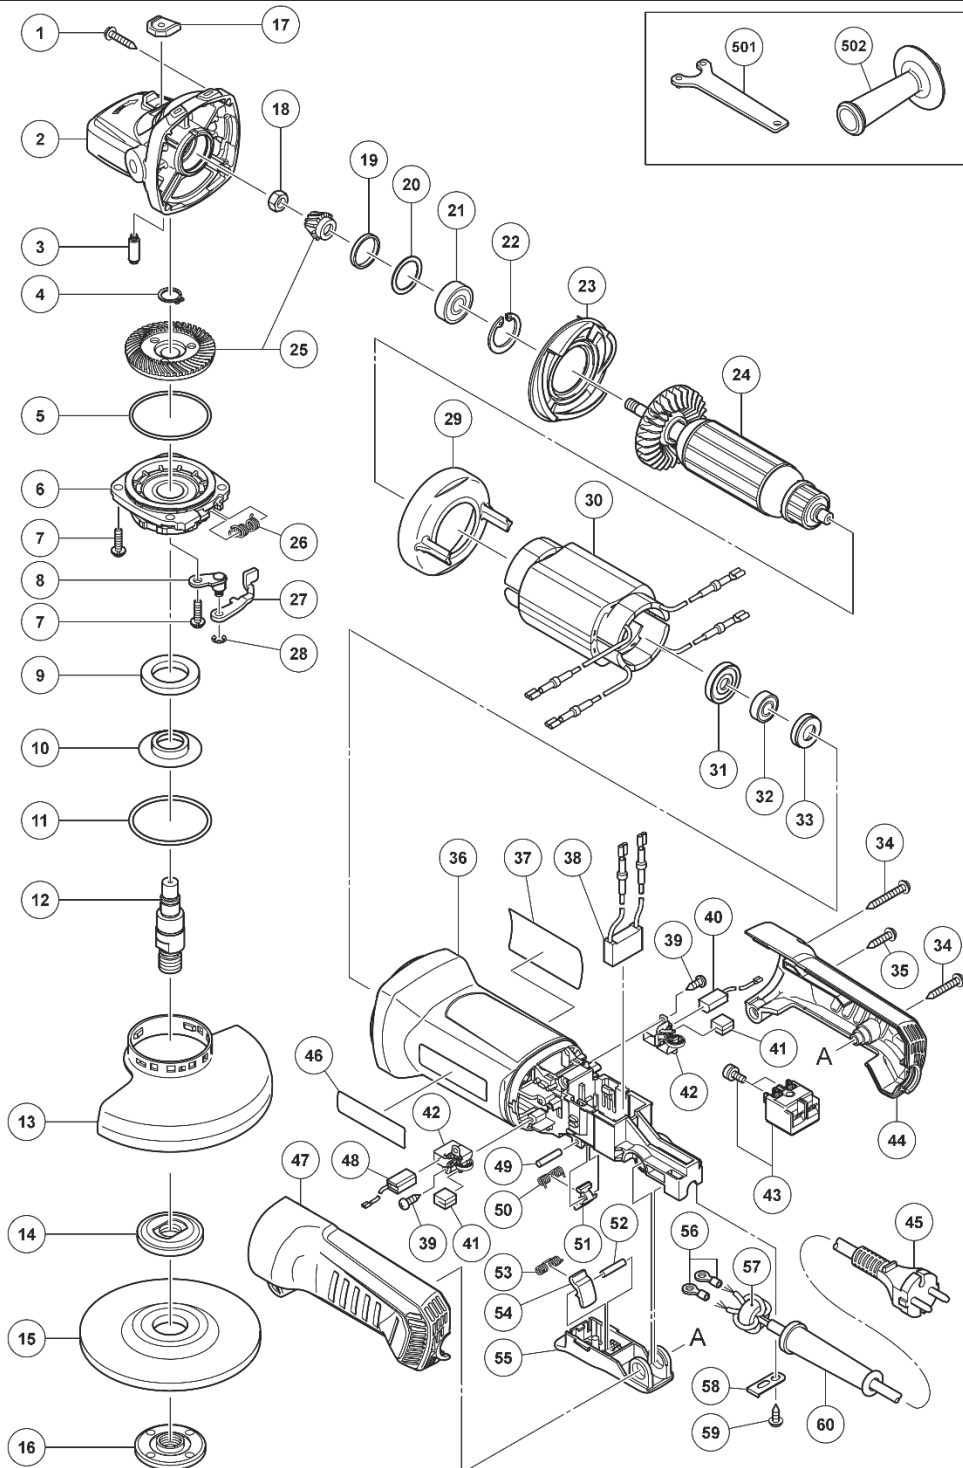

## ELECTRIC TOOL PARTS LIST

GRINDER

2021 • 04 • 02

Model G 12SE3

(E1)

MODEL  
G12SE3