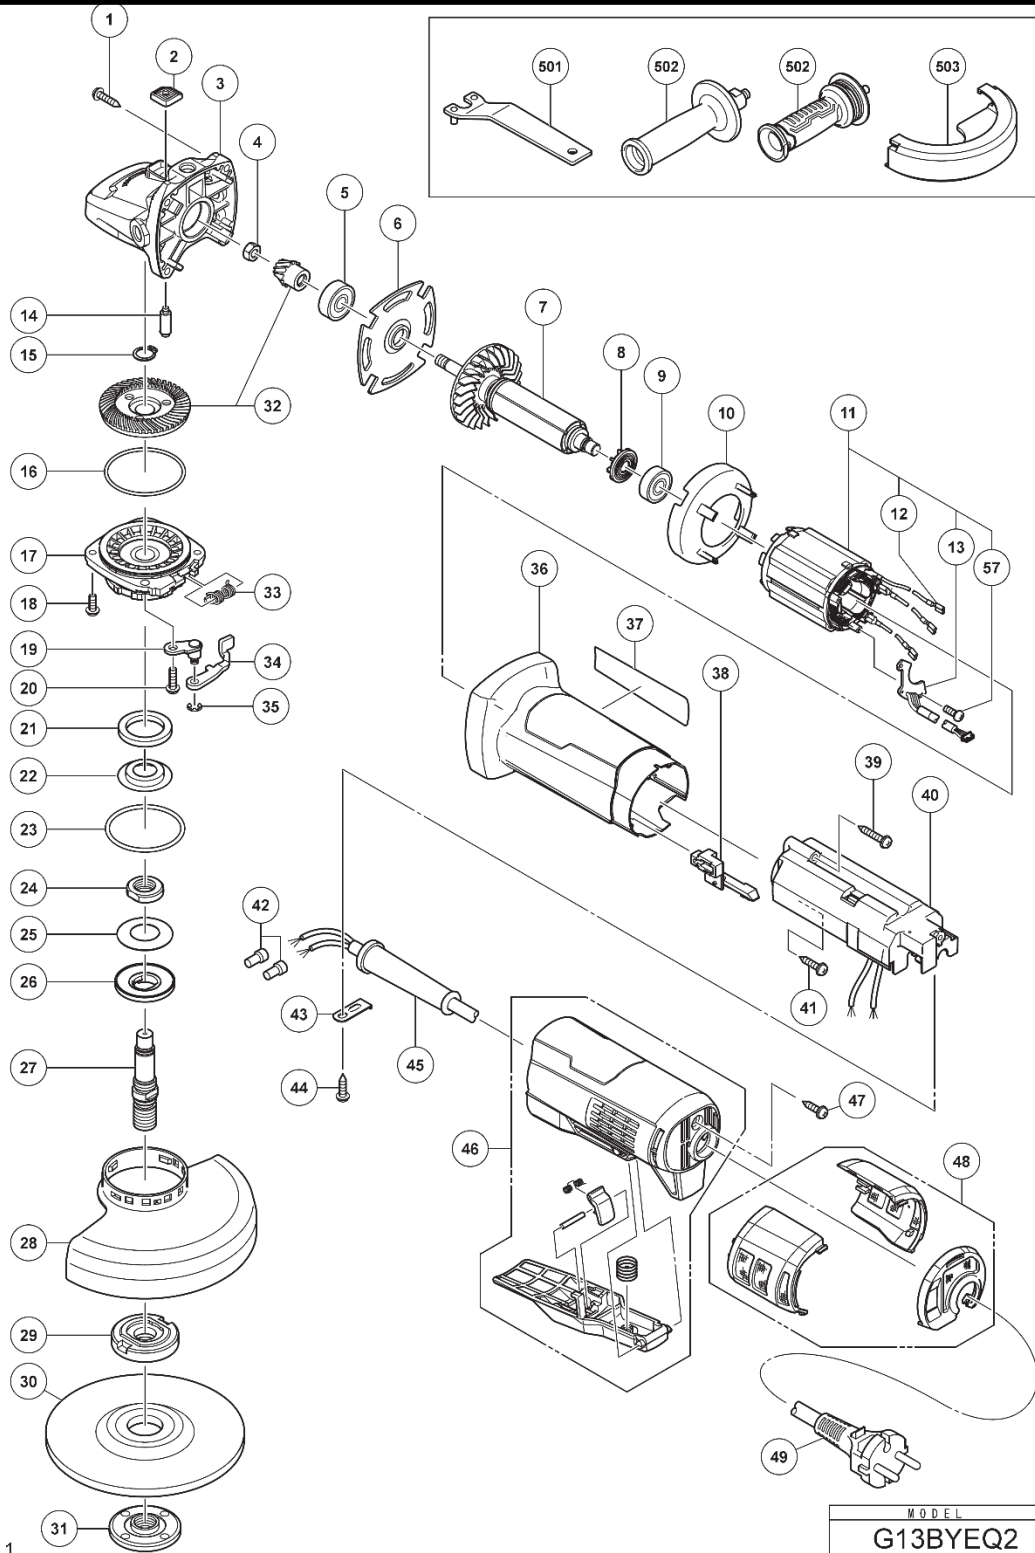

## ELECTRIC TOOL PARTS LIST

GRINDER

2022 • 11 • 07

Model G 13BYEQ2

(E1)

Rev.1

MODEL  
G13BYEQ2

**STANDARD ACCESSORIES**

G13BYEQ2

ITEM NO.	CODE NO.	DESCRIPTION	NO. USED	REMARKS
501	938332Z	WRENCH	1	
**502	378279M	SIDE HANDLE	1	FOR USA.CAN

**OPTIONAL ACCESSORIES**

ITEM NO.	CODE NO.	DESCRIPTION	NO. USED	REMARKS
**602	938318	WASHER NUT	1	FOR USA.CAN
**603	938317	RUBBER PAD	1	FOR USA.CAN
617	339775	GREASE(COSMO MOLYBDENUM NO.1) 400G	1	