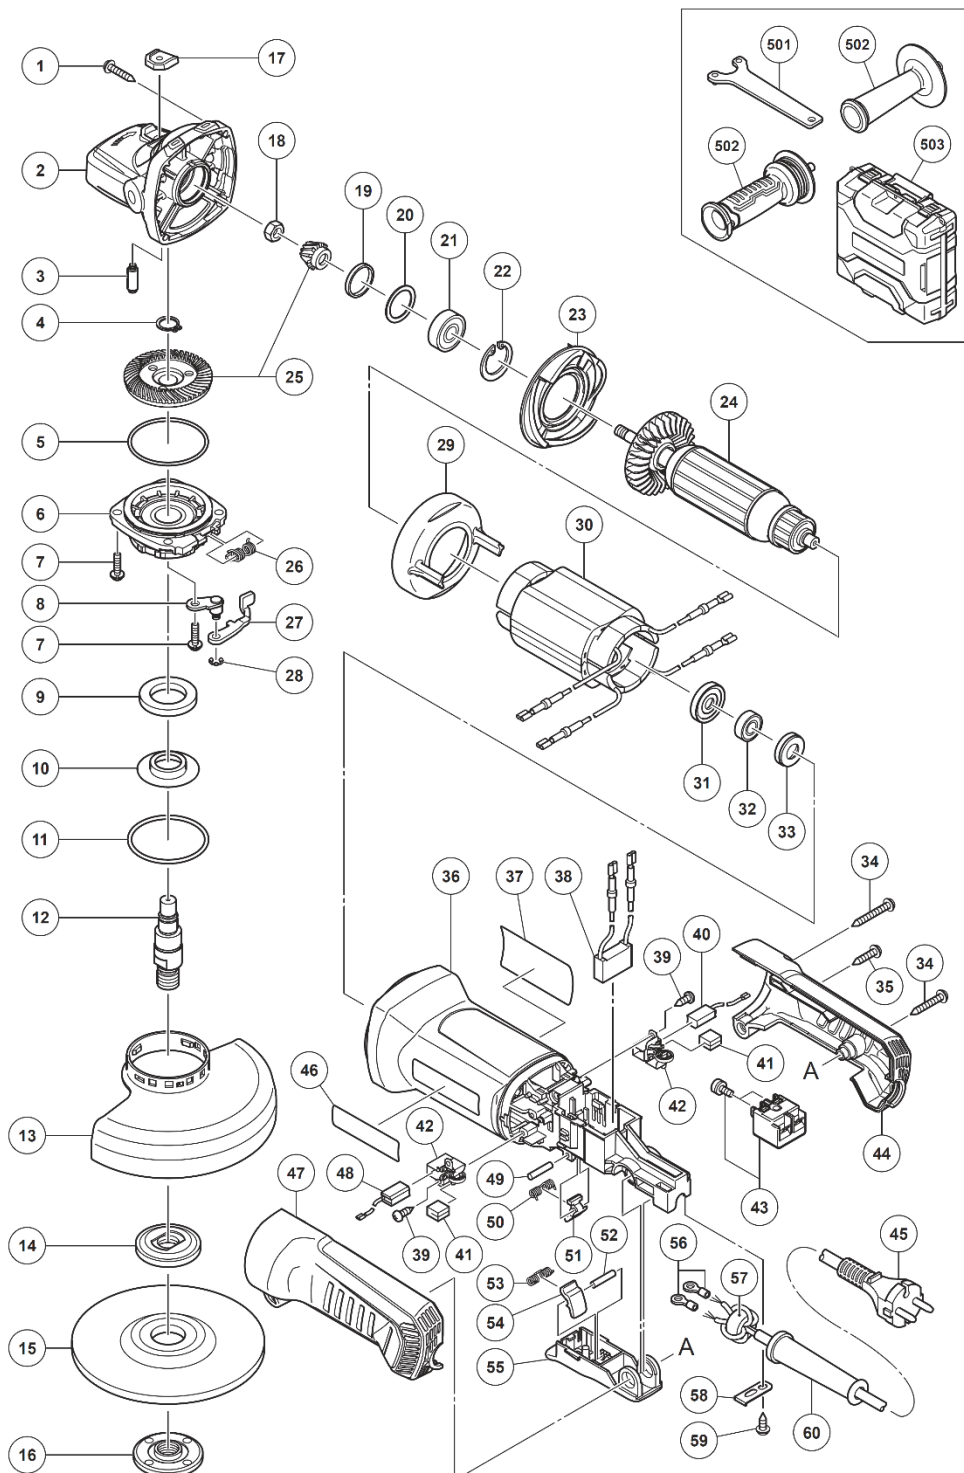

ELECTRIC TOOL PARTS LIST

■ GRINDER
Model G 13SE3

2020 • 12 • 01
(E1)

MODEL
G13SE3