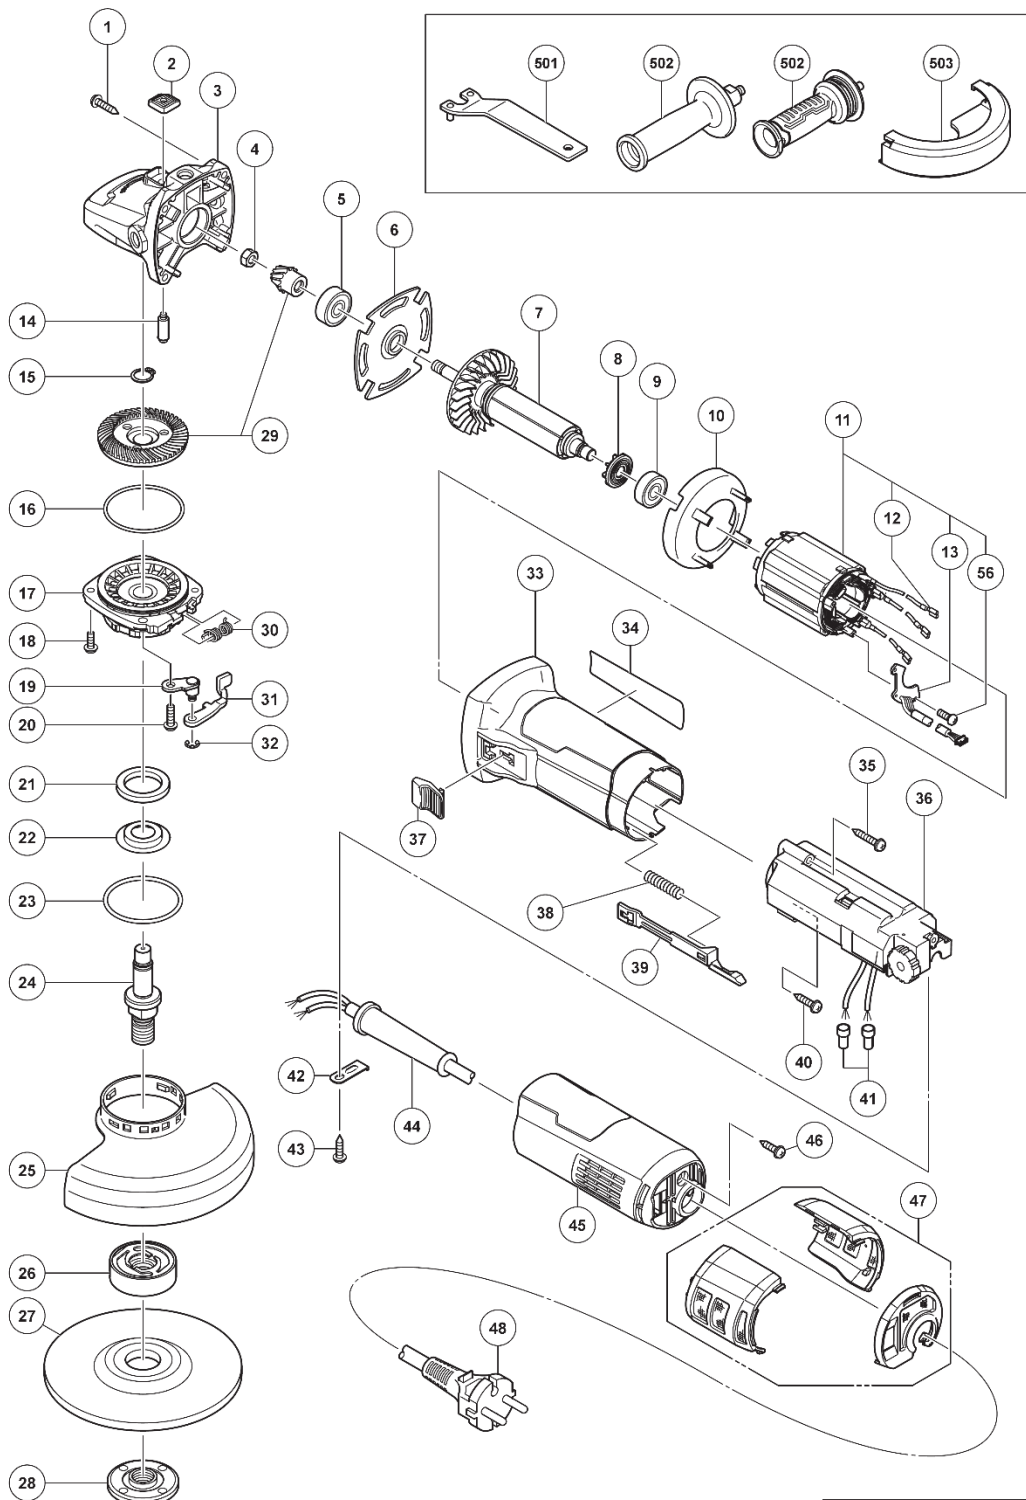

ELECTRIC TOOL PARTS LIST

GRINDER

2022 • 11 • 07

Model G 13VE2

(E1)

Rev.1

MODEL
G13VE2

PARTS

G13VE2

ITEM NO.	CODE NO.	DESCRIPTION	NO. USED	REMARKS
1	328643	TAPPING SCREW (W/FLANGE) D4X23 (BLACK)	4	
2	378809	PUSHING BUTTON	1	
3	378811	GEAR COVER ASS'Y	1	INCLUD.2.14
4	301941	SPECIAL NUT M7	1	
5	378615	BALL BEARING 628DD	1	
6	378812	BEARING HOLDER	1	
7	361178	ROTOR	1	
8	379725	DUST SEAL	1	
9	608DDM	BALL BEARING 608DD	1	
10	378808	FAN GUIDE	1	
**11	341130C	STATOR ASS'Y (A) 110V-120V	1	INCLUD.12.13.56
12	370131	FASTON	3	
13	378813	SENSOR PCB	1	
14	301943	LOCK PIN	1	
15	939542	RETAINING RING FOR D12 SHAFT (10 PCS.)	1	
16	375899	O-RING	1	
17	378815	PACKING GLAND	1	
18	328628	SEAL LOCK SCREW (W/WASHER) M4X12	3	
19	379733	LEVER HOLDER	1	
20	307046	SEAL LOCK SCREW (W/SP. WASHER) M5X16	1	
21	378822	FELT PACKING (B)	1	
22	379734	FRINGER	1	
23	375900	O-RING	1	
**24	378818	SPINDLE (A)	1	FOR USA.CAN
25	375904	WHEEL GUARD	1	
**26	319373	WHEEL WASHER	1	FOR USA.CAN
**27		D. C. WHEELS 125MM	1	FOR USA.CAN
**28	937923P	WHEEL NUT 5/8"-11UNC	1	FOR USA.CAN
29	379738	GEAR AND PINION SET	1	
30	376229	SPRING	1	
31	379736	LEVER	1	
32	6685336	RETAINING RING D4	1	
**33	378801M	HOUSING	1	FOR USA.CAN
34		NEME PLATE 1	1	
35	303694	TAPPING SCREW (W/FLANGE) D4X35 (BLACK)	1	
**36	378806	CONTROLLER (A) 120V	1	
37	377766	SLIDE SWITCH KNOB	1	
38	314429	SPRING	1	
39	378807	SLIDE BAR	1	
40	301653	TAPPING SCREW (W/FLANGE) D4X20 (BLACK)	1	
41	959140	CONNECTOR 50091 (10 PCS.)	2	
42	338334	CORD CLIP	1	
43	984750	TAPPING SCREW (W/FLANGE) D4X16	1	
44	953327	CORD ARMOR D8.8	1	
45	378798	TAIL COVER	1	
46	307811	TAPPING SCREW (W/FLANGE) D4X16 (BLACK)	1	
47	379204	FILTER SET	1	
**48	500434Z	CORD	1	(CORD ARMOR D8.8) FOR USA.CAN
56	329623	TAPPING SCREW D2X8 (BLACK)	2	