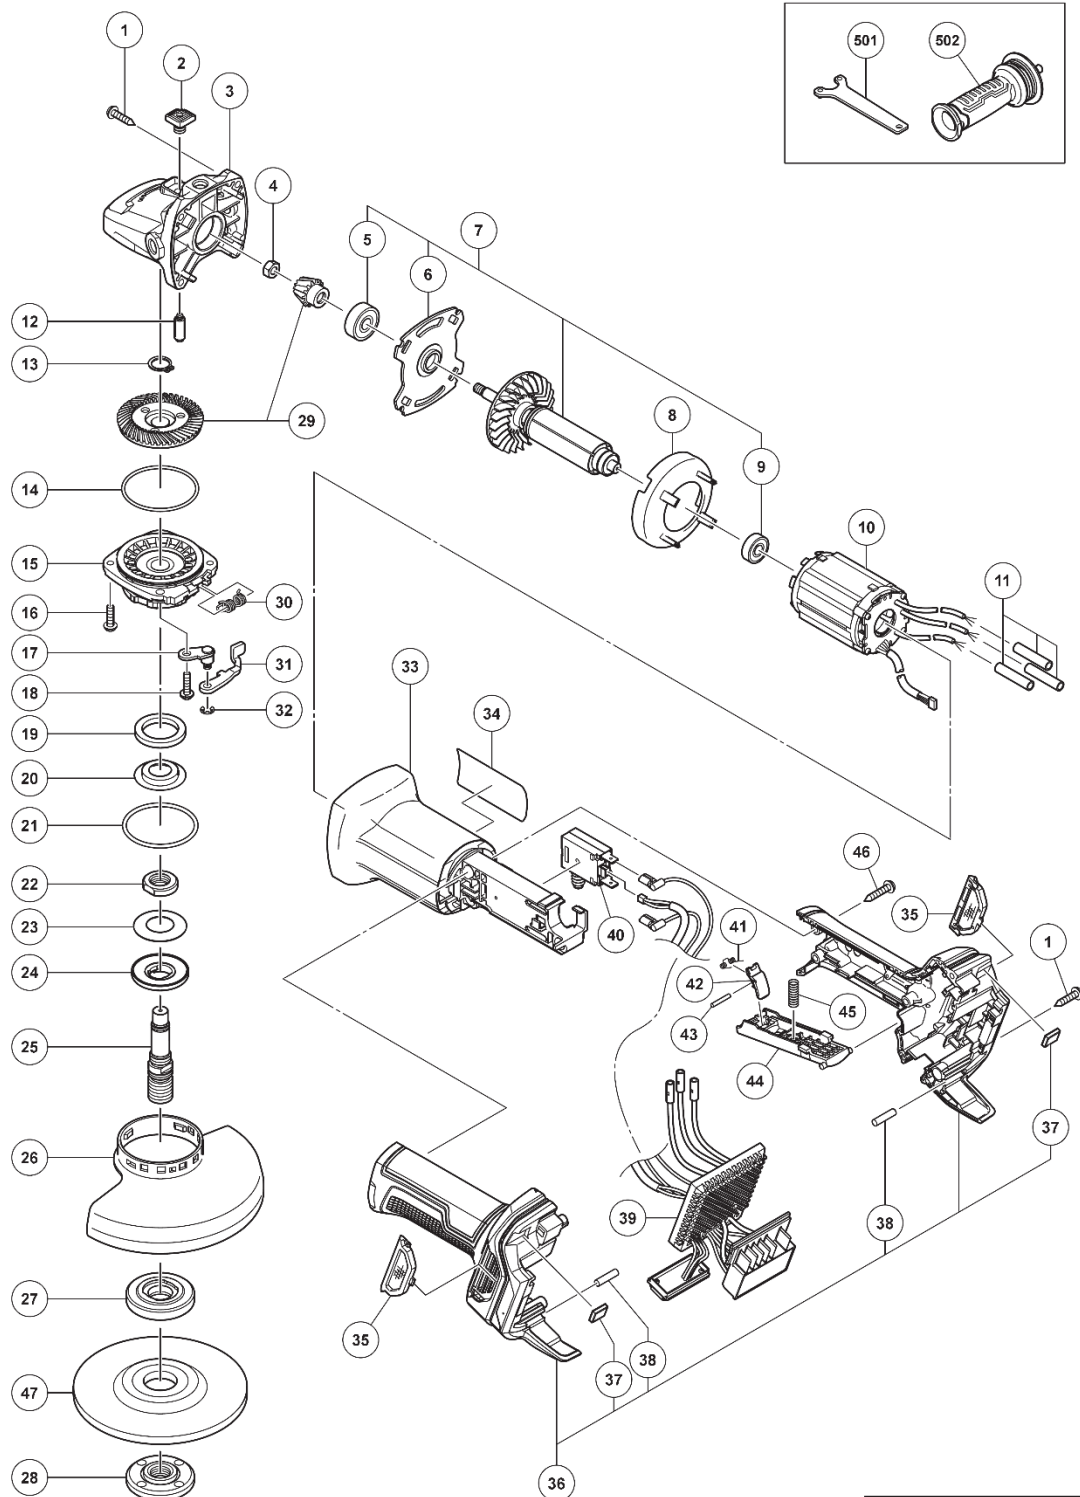

ELECTRIC TOOL PARTS LIST

■ CORDLESS GRINDER

2022 • 11 • 14

Model G 1812DF

(E1)

Rev.1

MODEL
G1812DF

PARTS**G1812DF**

ITEM NO.	CODE NO.	DESCRIPTION	NO. USED	REMARKS
1	328643	TAPPING SCREW (W/FLANGE) D4X23 (BLACK)	6	
2	378809	PUSHING BUTTON	1	
3	378811	GEAR COVER ASS'Y	1	INCLUD.2.12
4	309191	SPECIAL NUT M6	1	
5	378615	BALL BEARING 628DD	1	
6	379413	BEARING HOLDER	1	
7	361198	ROTOR ASS'Y	1	INCLUD.5.6.9
8	378808	FAN GUIDE	1	
9	376128	BALL BEARING 607DD	1	
10	341141	STATOR SENSER PCB	1	
11	379901	SUMI TUBE	3	
12	301943	LOCK PIN	1	
13	939542	RETAINING RING FOR D12 SHAFT (10 PCS.)	1	
14	375899	O-RING	1	
15	378815	PACKING GLAND	1	
16	376226	SEAL LOCK SCREW (W/SP. WASHER) M4X14	3	
17	379733	LEVER HOLDER	1	
18	307046	SEAL LOCK SCREW (W/SP. WASHER) M5X16	1	
19	378822	FELT PACKING (B)	1	
20	379734	FRINGER	1	
21	375900	O-RING	1	
22	378821	SLEEVE	1	
23	371673	BELLEVILLE SPRING (B)	1	
24	371674	SUPPORT BODY (B)	1	
25	378820	SPINDLE (C)	1	
26	375903	WHEEL GUARD	1	
27	373071	WHEEL WASHER (E)	1	
28	937923P	WHEEL NUT 5/8"-11UNC	1	
29	379958	GEAR AND PINION SET	1	
30	376229	SPRING	1	
31	379736	LEVER	1	
32	6685336	RETAINING RING D4	1	
33	379401M	HOUSING (C)	1	
34		NAME PLATE	1	
35	379591	FILTER	2	
36	379407	HANDLE ASS'Y	1	INCLUD.37.38
37	370321	DAMPER (A)	1	
38	373041	REAR BUMPER	2	
39	379917	CONTROLLER ASS'Y	1	INCLUD.40
40	379415	SWITCH	1	
41	337874	SPRING	1	
42	337873	LOCK LEVER	1	
43	339032	PIN	1	
44	379420	PADDLE LEVER (B)	1	
45	379900	SPRING	1	
46	305490	TAPPING SCREW (W/FLANGE) D4X30 (BLACK)	3	
47		RESINOID WHEEL 115MM	1	