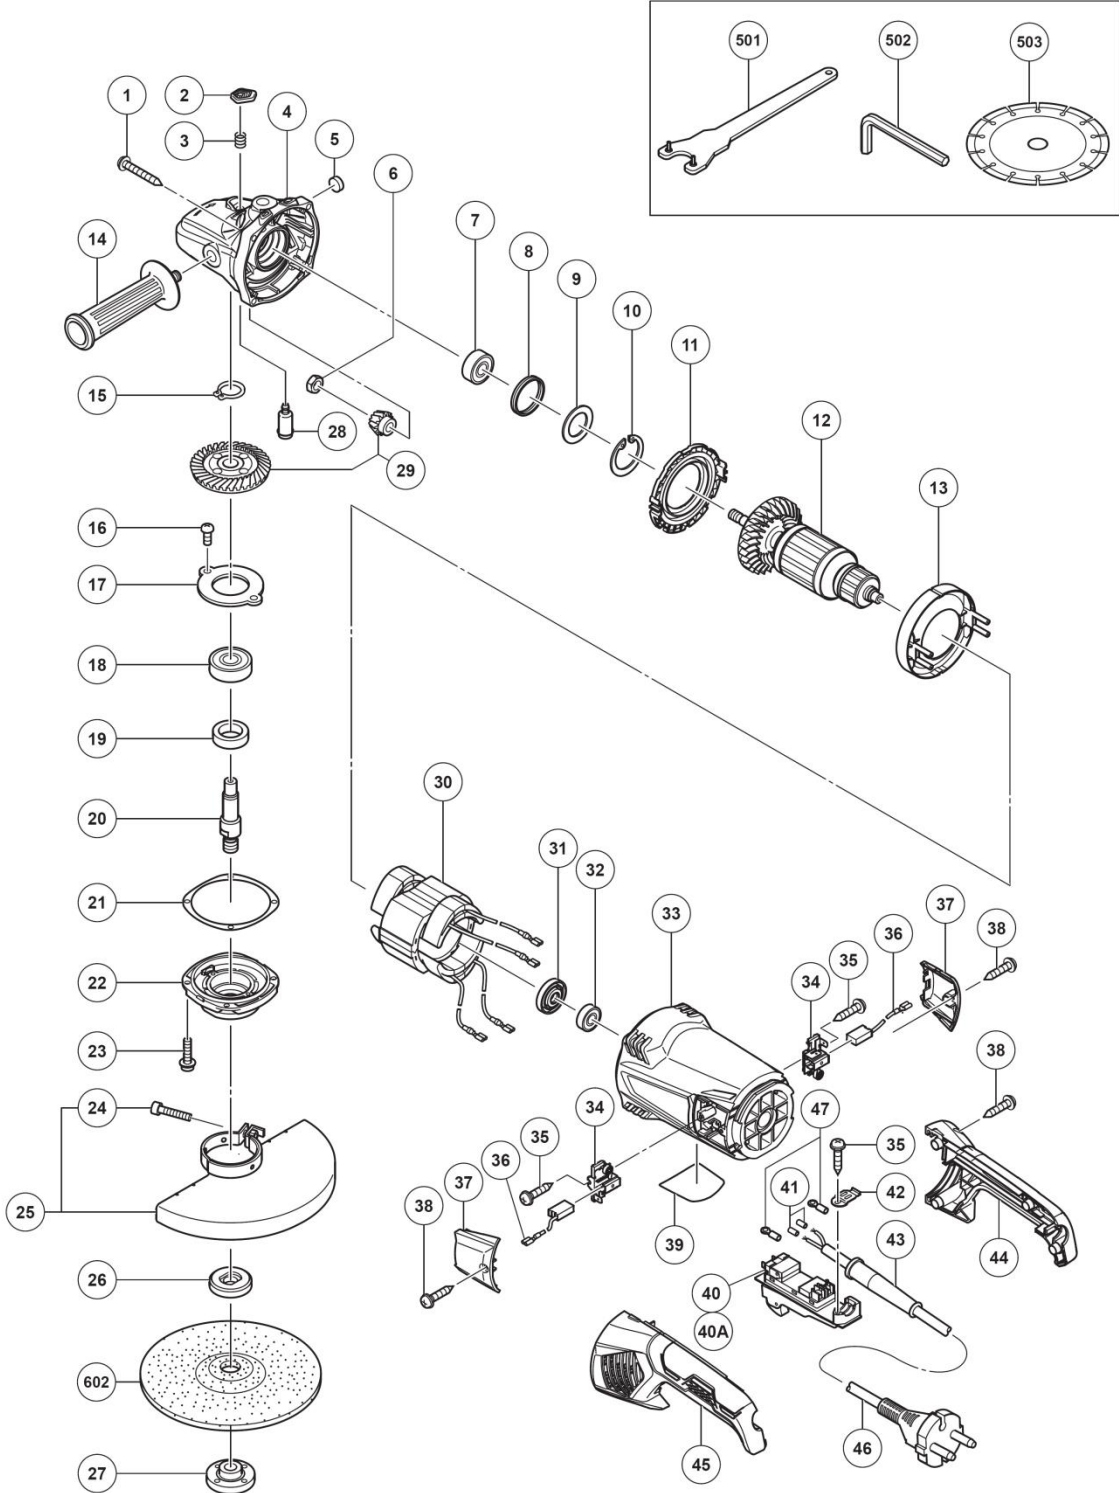

## ELECTRIC TOOL PARTS LIST

■ GRINDER  
Model G 18ST

2017 • 01 • 16  
(E1a)

**STANDARD ACCESSORIES**

**G18ST**

ITEM NO.	CODE NO.	DESCRIPTION	NO. USED	REMARKS
501	325491	WRENCH	1	
502	872422	HEX. BAR WRENCH 6MM	1	

**OPTIONAL ACCESSORIES**

ITEM NO.	CODE NO.	DESCRIPTION	NO. USED	REMARKS
604	323993	PIPE HANDLE SET	1	INCLUD.605
605	985597	BOLT M14	2	FOR PIPE HANDLE