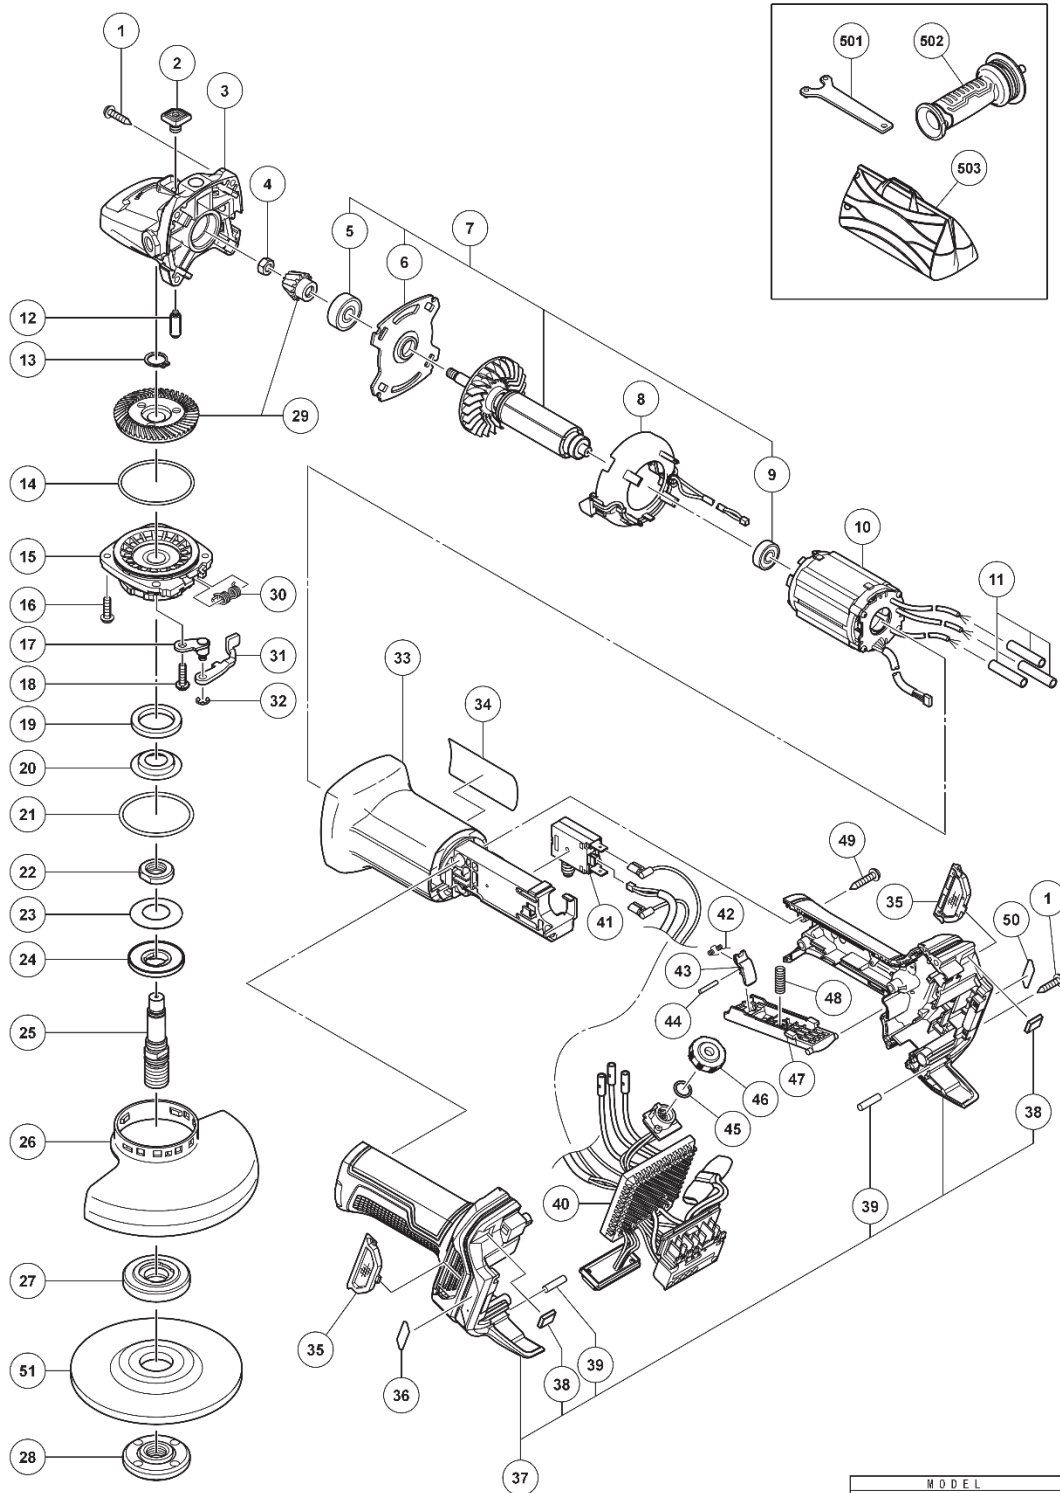

## ELECTRIC TOOL PARTS LIST

**CORDLESS GRINDER**

2022 • 11 • 14

Model **G 3612DVF**

**(E1)**

Rev.1

MODEL  
**G3612DVF**