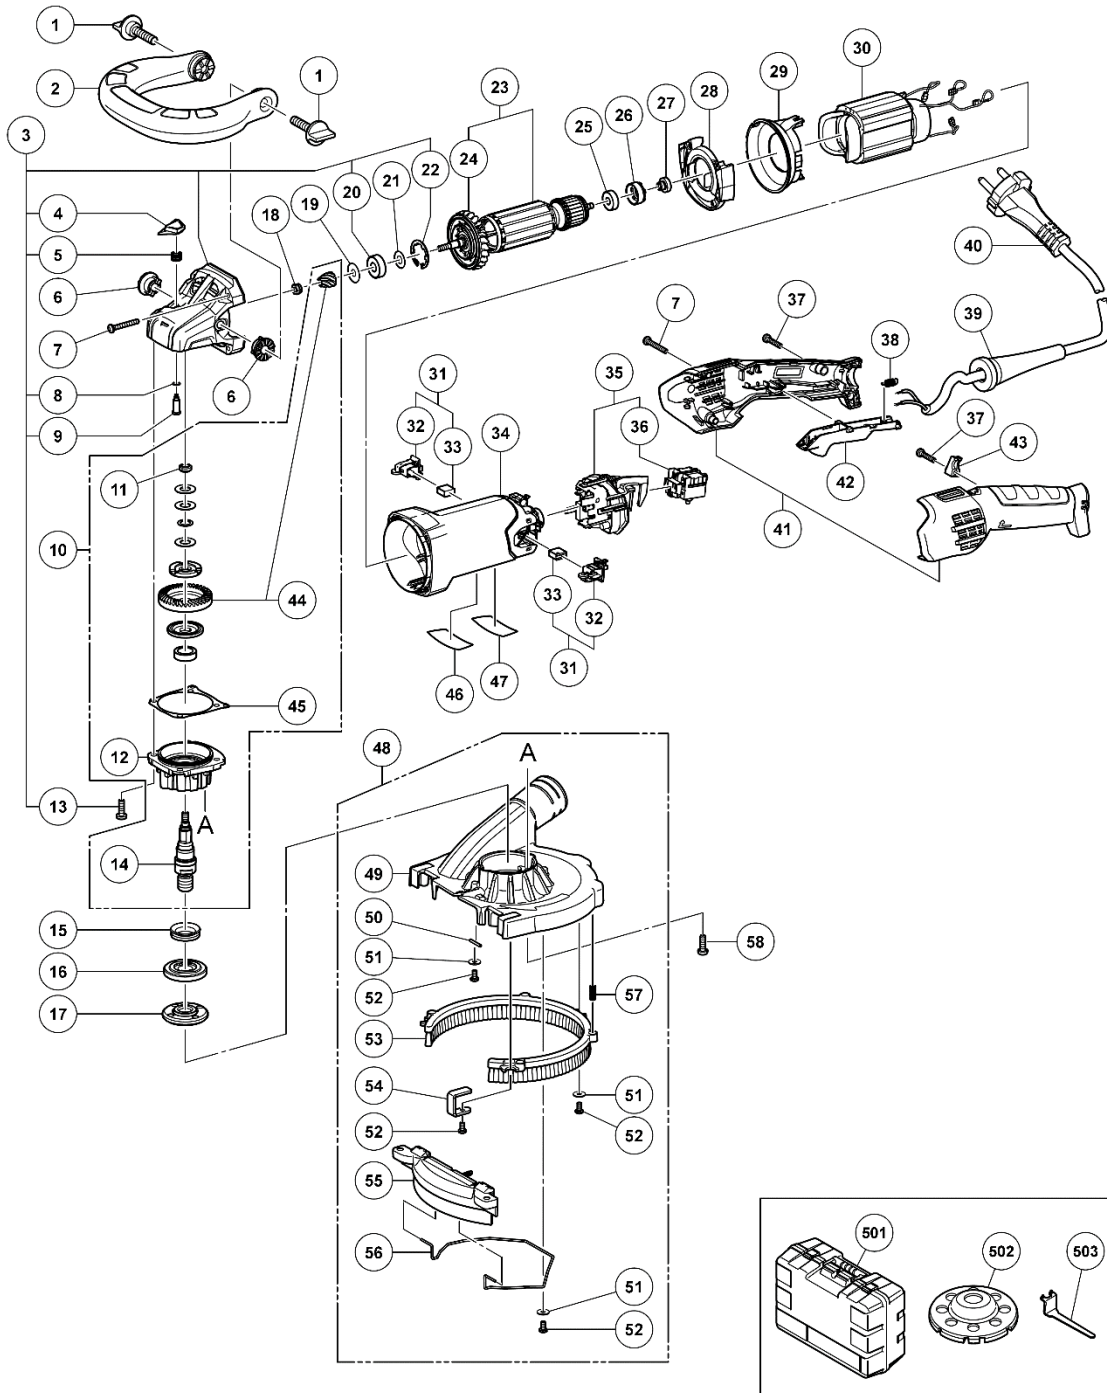

## ELECTRIC TOOL PARTS LIST

■ **STONE GRINDER**

2021 • 05 • 27

Model **GM 13Y**

(E1)

MODEL  
**GM13Y**

**PARTS**

GM13Y

ITEM NO.	CODE NO.	DESCRIPTION	NO. USED	REMARKS
1	377379	CLUTCH BOLT	2	
2	377383	LOOP HANDLE	1	
3	377385	GEAR COVER ASS'Y	1	INCLUD.4.5.8.9.13.20.22
4	377411	PUSHING BUTTON	1	
5	372944	SPRING (A)	1	
6	377378	CLUTCH DISC	2	
7	372921	TORX TAPPING SCREW D4	6	
8	377410	O-RING	1	
9	372946	LOCK PIN	1	
**10	377387	GEAR AND SPINDLE SET (120V)	1	INCLUD.11.12.14.44.45 FOR USA
11	372928	NUT M7	1	
12	377380	PACKING GLAND	1	
13	372919	TORX SCREW M5	4	
**14	377377	SPINDLE (5/8")	1	FOR USA
15	377397	V-RING	1	
**16	334456	WHEEL WASHER (C)	1	FOR USA
**17	373780	WHEEL NUT 5/8"-11UNC (FOR METABO)	1	FOR USA
18	377334	NUT	1	
19	372908	WASHER 7.05X19.5X0.2	1	
20	372907	BALL BEARING 8X22X7	1	
21	372906	WASHER 8.05X17X0.4	1	
22	372942	RETAINING RING	1	
**23	377364	ARMATURE ASS'Y 120V	1	INCLUD.24 FOR USA
24	372938	FAN	1	
25	372904	BALL BEARING 6X19X6	1	
26	372905	RUBBER BUSHING	1	
27	372947	MAGNET	1	
28	372901	BAFFLE	1	
29	372900	FAN GUIDE	1	
**30	377365	STATOR 120V	1	FOR USA
**31	377398	BRUSH HOLDER SET (W/CARBON BRUSH) 120V	1	INCLUD.32.33 FOR USA
32	377404	BRUSH HOLDER SET	2	
**33	377388	CARBON BRUSH SET (1 PAIR) 120V	2	FOR USA
**34	377017M	HOUSING (METABOHPT)	1	FOR USA
**35	377370	CONTROLLER ASS'Y (120V)	1	INCLUD.36 FOR USA
36	377366	SWITCH	1	
37	371270	TAPPING SCREW ST4.2X22	3	
38	377381	SWITCH SPRING	1	
**39	377368	CORD ARMOR	1	FOR AUS.USA
**40	377367	CORD	1	FOR USA
41	377371	HANDLE SET	1	
42	377372	SWITCH TRIGGER	1	
43	371271	CORD CLIP	1	
44	377384	BEVEL GEAR. PINION SET	1	
45	377374	GASKET	1	
**46	377373	WARNING LABEL	1	FOR USA
47		Label	1	
48	377382	WHEEL GUARD ASS'Y	1	INCLUD.49-57
49	377394	WHEEL GUARD	1	
50	377393	PIN	1	
51	377396	WASHER	3	
52	377395	TORX SCREW	5	
53	377100	BRUSH	1	
54	377391	PROTECT PLATE	2	
55	377389	COVER	1	
56	377390	WIRE STRAP	1	
57	377392	SPRING	4	
58	377375	TORX SCREW	2	