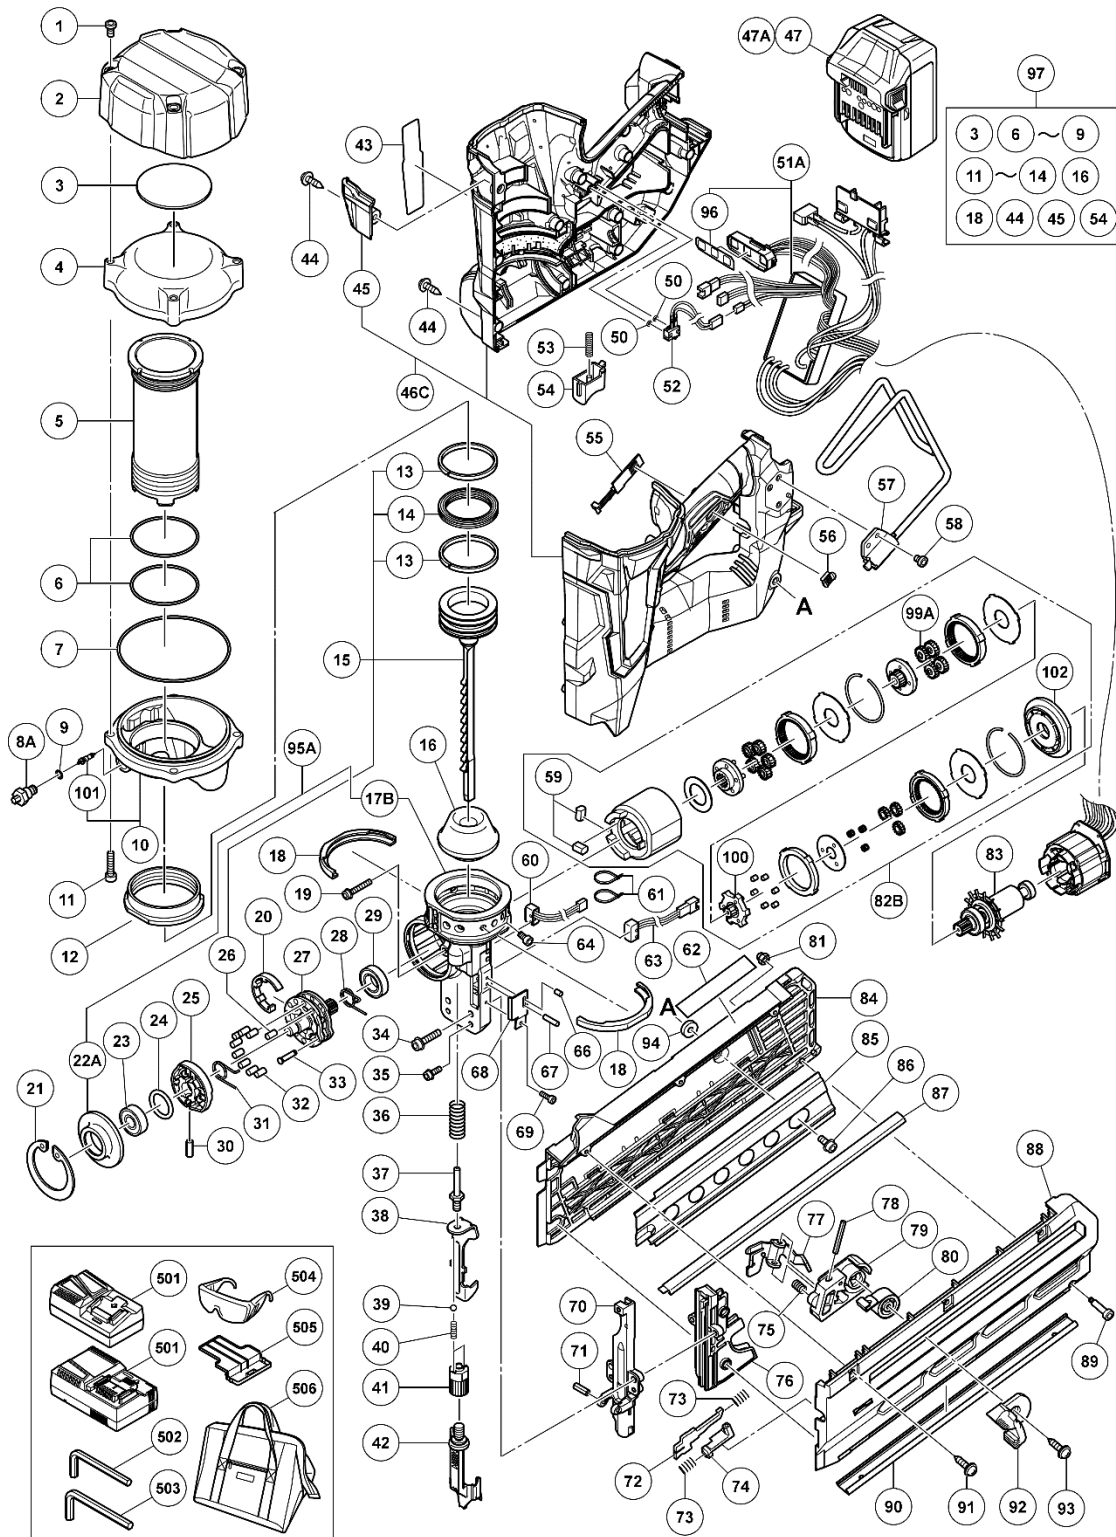

## PARTS

NR1890DRS

ITEM NO.	CODE NO.	DESCRIPTION	NO. USED	REMARKS
1	372298	HEX. SOCKET HD. BOLT M6	4	
2	372296	TOP COVER	1	
3	371012	RUBBER CUSHION (C)	1	
4	372337	CHAMBER COVER	1	
5	372335	CYLINDER	1	
6	372336	O-RING (I.D 55.5)	2	
7	372334	O-RING (I.D 94.5)	1	
8A	376085	CHARGE CAP	1	
9	872822	O-RING (S-5)	1	
10	372388	CHAMBER BASE ASS'Y	1	INCLUD.101
11	372338	NYLOCK BOLT M6	4	
12	372339	SPECIAL NUT M58	1	
13	372320	SLIDE RING	2	
14	372319	X-RING	1	
15	371810	PISTON ASS'Y	1	INCLUD.13.14.26
16A	377103	PISTON BUMPER	1	
17B	375366	NOSE	1	
18	372343	RUBBER CUSHION (A)	2	
19	372310	NYLOCK BOLT (W/FLANGE) M4X25	1	
20	372330	FELT (P)	1	
21	372332	RETAINING RING D52	1	
22A	372989	BEARING HOLDER	1	SINCE 2.2018
23	6000VV	BALL BEARING 6000VVCMP52L	1	
24	372329	O-RING (I.D 20.22)	1	
25	372327	POSITION DETECTOR	1	
26	372326	NEEDLE ROLLER D4.5	1	
27	372321	PIN WHEEL	1	
28	372323	WHEEL SPRING (B)	1	
29	6902VV	BALL BEARING 6902VV	1	
30	372328	NEEDLE ROLLER D3	1	
31	372322	WHEEL SPRING (A)	1	
32	372325	NEEDLE ROLLER D4	8	
33	372324	PIN (A)	1	
34	372355	NYLOCK BOLT (W/FLANGE) M5X22	2	
35	372311	NYLOCK BOLT (W/FLANGE) M4X14	2	
36	372307	PUSHING LEVER SPRING (B)	1	
37	372316	SPECIAL BOLT M6	1	
38	372305	PUSHING LEVER (B)	1	
39	959148	STEEL BALL D3.175 (10 PCS.)	2	
40	372315	ADJUSTER SPRING	2	
41	372314	ADJUSTER	1	
42	372308	PUSHING LEVER (A)	1	
43			1	
44	301653	TAPPING SCREW (W/FLANGE) D4X20 (BLACK)	14	
45	372297	HOUSING (C)	1	
46C	372987M	HOUSING ASS'Y	1	INCLUD.45
**47	339782	BATTERY BSL1830C (USA.CAN)	1	INCLUD.505
**47A	378681M	BATTERY BSL1840M (USA.CAN)	1	INCLUD.505
50	371020	O-RING (I.D 2.5)	2	
51A	376522	WIRING ASS'Y	1	INCLUD.96
52	371019	SWITCH CABLE (A)	1	
53	332000	SPRING (T)	1	
54	371021	TRIGGER	1	
55	331790	LEVER (C)	1	
56	326276	LEVER (A)	1	
57	372356	HOOK	1	
58	331109	LOW HEAD HEX. SOCKET BOLT M4X8	3	
59	372342	BUMPER (B)	2	
60	372302	SENSOR (C)	1	
61	6696839	WIRE BAND	2	
62	371107	CAUTION LABEL	1	
63	372301	SENSOR (B)	1	INCLUD.38
64	372340	HEX. SOCKET HD. BOLT M5	1	