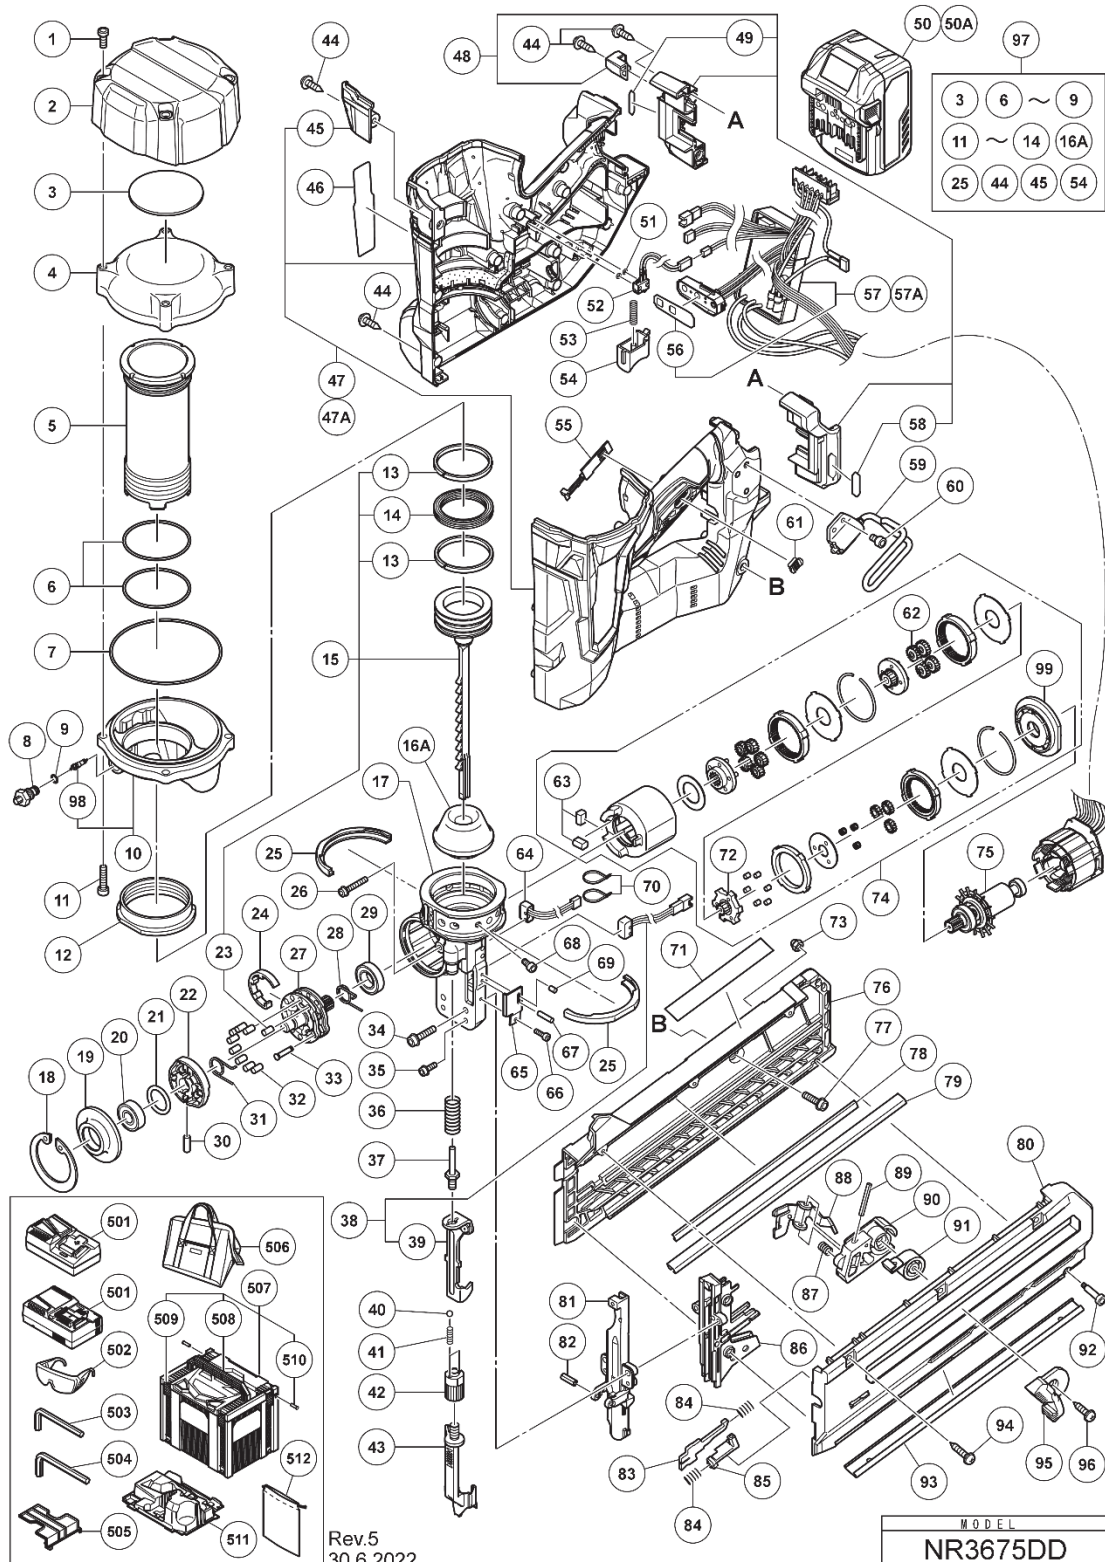

ELECTRIC TOOL PARTS LIST

CORDLESS DUPLEX NAILER

2022 • 07 • 22

Model NR 3675DD

(E2)

Rev.5
30.6.2022

PARTS

NR3675DD

ITEM NO.	CODE NO.	DESCRIPTION	NO. USED	REMARKS
1	372298	HEX. SOCKET HD. BOLT M6	4	
2	372296	TOP COVER	1	
3	371012	RUBBER CUSHION (C)	1	
4	372337	CHAMBER COVER	1	
5	372335	CYLINDER	1	
6	372336	O-RING (I.D 55.5)	2	
7	372334	O-RING (I.D 94.5)	1	
8	376085	CHARGE CAP	1	
9	872822	O-RING (S-5)	1	
10	372388	CHAMBER BASE ASS'Y	1	INCLUD.98
11	372338	NYLOCK BOLT M6	4	
12	372339	SPECIAL NUT M58	1	
13	372320	SLIDE RING	2	
14	372319	X-RING	1	
15	376284	PISTON ASS'Y	1	INCLUD.13.14.23
16A	377103	PISTON BUMPER	1	
17	375366	NOSE	1	
18	372332	RETAINING RING D52	1	
19	372989	BEARING HOLDER	1	
20	6000VV	BALL BEARING 6000VVCMP2L	1	
21	372329	O-RING (I.D 20.22)	1	
22	372327	POSITION DETECTOR	1	
23	372326	NEEDLE ROLLER D4.5	1	
24	372330	FELT (P)	1	
25	372343	RUBBER CUSHION (A)	2	
26	372310	NYLOCK BOLT (W/FLANGE) M4X25	1	
27	372321	PIN WHEEL	1	
28	372323	WHEEL SPRING (B)	1	
29	6902VV	BALL BEARING 6902VV	1	
30	372328	NEEDLE ROLLER D3	1	
31	372322	WHEEL SPRING (A)	1	
32	372325	NEEDLE ROLLER D4	8	
33	372324	PIN (A)	1	
34	372355	NYLOCK BOLT (W/FLANGE) M5X22	2	
35	372311	NYLOCK BOLT (W/FLANGE) M4X14	2	
36	372307	PUSHING LEVER SPRING (B)	1	
37	376289	SPECIAL BOLT M6	1	
38	376285	SENSOR ASS'Y(B)	1	INCLUD.39
39	376077	PUSHING LEVER (B)	1	
40	959148	STEEL BALL D3.175 (10 PCS.)	2	
41	372315	ADJUSTER SPRING	2	
42	376082	ADJUSTER	1	
43	376076	PUSHING LEVER (A)	1	
44	301653	TAPPING SCREW (W/FLANGE) D4X20 (BLACK)	17	
45	372297	HOUSING (C)	1	
46		NAME PLATE	1	
**47	376283M	HOUSING ASS'Y	1	INCLUD.45
48	376083	HOUSING (D),(E),(F) ASS'Y	1	INCLUD.49.58
49	373914	MV LABEL (B)	1	
**50	371751M	BATTERY BSL 36A18 (USA.CAN)	1	INCLUD.505
51	371020	O-RING (I.D 2.5)	2	
52	371019	SWITCH CABLE (A)	1	
53	332000	SPRING (T)	1	
54	371021	TRIGGER	1	
55	331790	LEVER (C)	1	
56	376290	PANEL SHEET	1	
**57	376286	WIRING ASS'Y	1	INCLUD.56
58	373913	MV LABEL (A)	1	
59	371214	HOOK	1	
60	949811	HEX. SOCKET HD. BOLT M4X8 (10 PCS.)	3	
61	326276	LEVER (A)	1	
62	375182	PLANET GEAR (B) SET (4 PCS.)	4	
63	372342	BUMPER (B)	2	
64	376288	SENSOR (C)	1	
65	372312	GUIDE PLATE (P)	1	
66	331184	NYLOCK HEX. SOCKET HD. BOLT M3	1	
67	878965	ROLL PIN D2.5X16	1