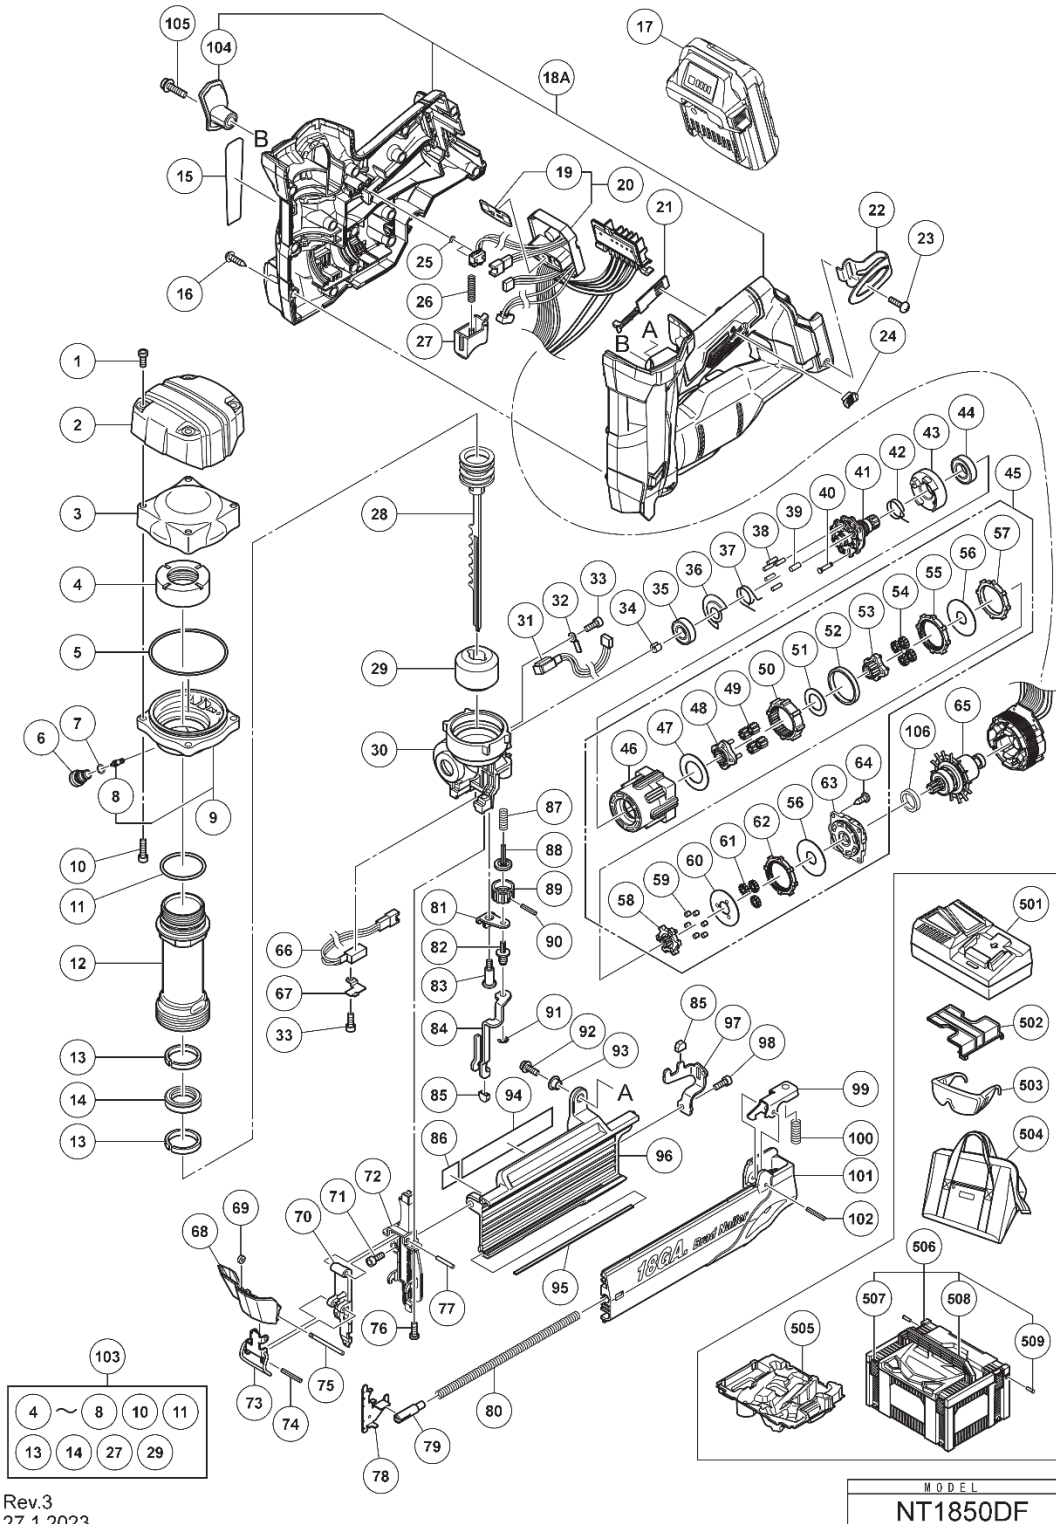

ELECTRIC TOOL PARTS LIST

■ CORDLESS FINISH NAILER

2023 • 06 • 01

Model NT 1850DF

(E2)

Rev.3
27.1.2023

MODEL
NT1850DF

PARTS

NT1850DF

ITEM NO.	CODE NO.	DESCRIPTION	NO. USED	REMARKS
1	371015	HEX. SOCKET BOLT M5	4	
2	377898	TOP COVER	1	
3	377916	CHAMBER COVER	1	
4	377934	SPECIAL NUT M36	1	
5	377915	O-RING	1	
6	377913	CHARGE CAP	1	
7	872822	O-RING (S-5)	1	
8	371038	VALVE CORE	1	
9	378058	CHAMBER BASE ASS'Y	1	INCLUD.8
10	949658	HEX. SOCKET HD. BOLT M5X18 (10 PCS.)	4	
11	371042	O-RING (I.D 32.99)	1	
12	377914	CYLINDER	1	
13	377932	SLIDE RING	2	
**14	371046	X-RING	1	FOR USA.CAN
15		NAME PLATE	1	
16	313687	TAPPING SCREW (W/FLANGE) D3X16 (BLACK)	14	
**17	377797M	BATTERY BSL 1820M (USA.CAN)	1	INCLUD.502
**18A	378903M	HOUSING (A).(B).(C) ASS'Y	1	INCLUD.104 FOR USA.CAN
19	377930	PANEL SHEET	1	
20	377896	WIRING ASS'Y	1	INCLUD.19
21	331790	LEVER (C)	1	
22	372229	HOOK	1	
23	327001	TRUSS HD. SCREW M4 (BLACK)	1	
24	326276	LEVER (A)	1	
25	371020	O-RING (I.D 2.5)	2	
26	332000	SPRING (T)	1	
27	371021	TRIGGER	1	
28	380204	PISTON (Alt 377910)	1	
29	377909	PISTON BUMPER	1	
30	377900	NOSE COVER	1	
31	377925	SENSOR (C)	1	
32	377926	SENSOR HOLDER (C)	1	
33	325241	SEAL LOCK HEX. SOCKET HD. BOLT M3X8	2	
34	378133	FELT (P)	1	
35	371033	BALL BEARING 6900VVCM	1	
36	377922	WASHER (P)	1	
37	377918	WHEEL SPRING (A)	1	
38	377921	NEEDLE ROLLER D3X9.8	5	
39	378138	NEEDLE ROLLER D4.5X9.8	1	
40	377920	PIN (A)	1	
41	377917	PIN WHEEL	1	
42	377919	WHEEL SPRING (B)	1	
43	377899	POSITION DETECTOR	1	
44	6901VV	BALL BEARING 6901VV	1	
45	379385	GEAR BOX ASS'Y	1	INCLUD.46-64
46		GEAR CASE	1	
47		WASHER (E)	1	
48		CARRIER	1	
49		PLANET GEAR (C) SET (4 PCS.)	4	
50		RING GEAR (C)	1	
51		WASHER (D)	1	
52		GEAR SPACER	1	
53		PINION (C)	1	
54		PLANET GEAR (B) SET (4 PCS.)	4	
55		RING GEAR (B)	1	
56		WASHER (A)	2	
57		LOCK RING	1	
58		PINION (B)	1	
59		NEEDLE ROLLER (A) SET (6 PCS.)	6	
60		WASHER (B)	1	
61		PLANET GEAR (A) SET (3 PCS.)	3	
62		RING GEAR (A)	1	
63		MOTOR SPACER	1	
64		TAPPING SCREW D3X12	4	
65	361168	ROTOR	1