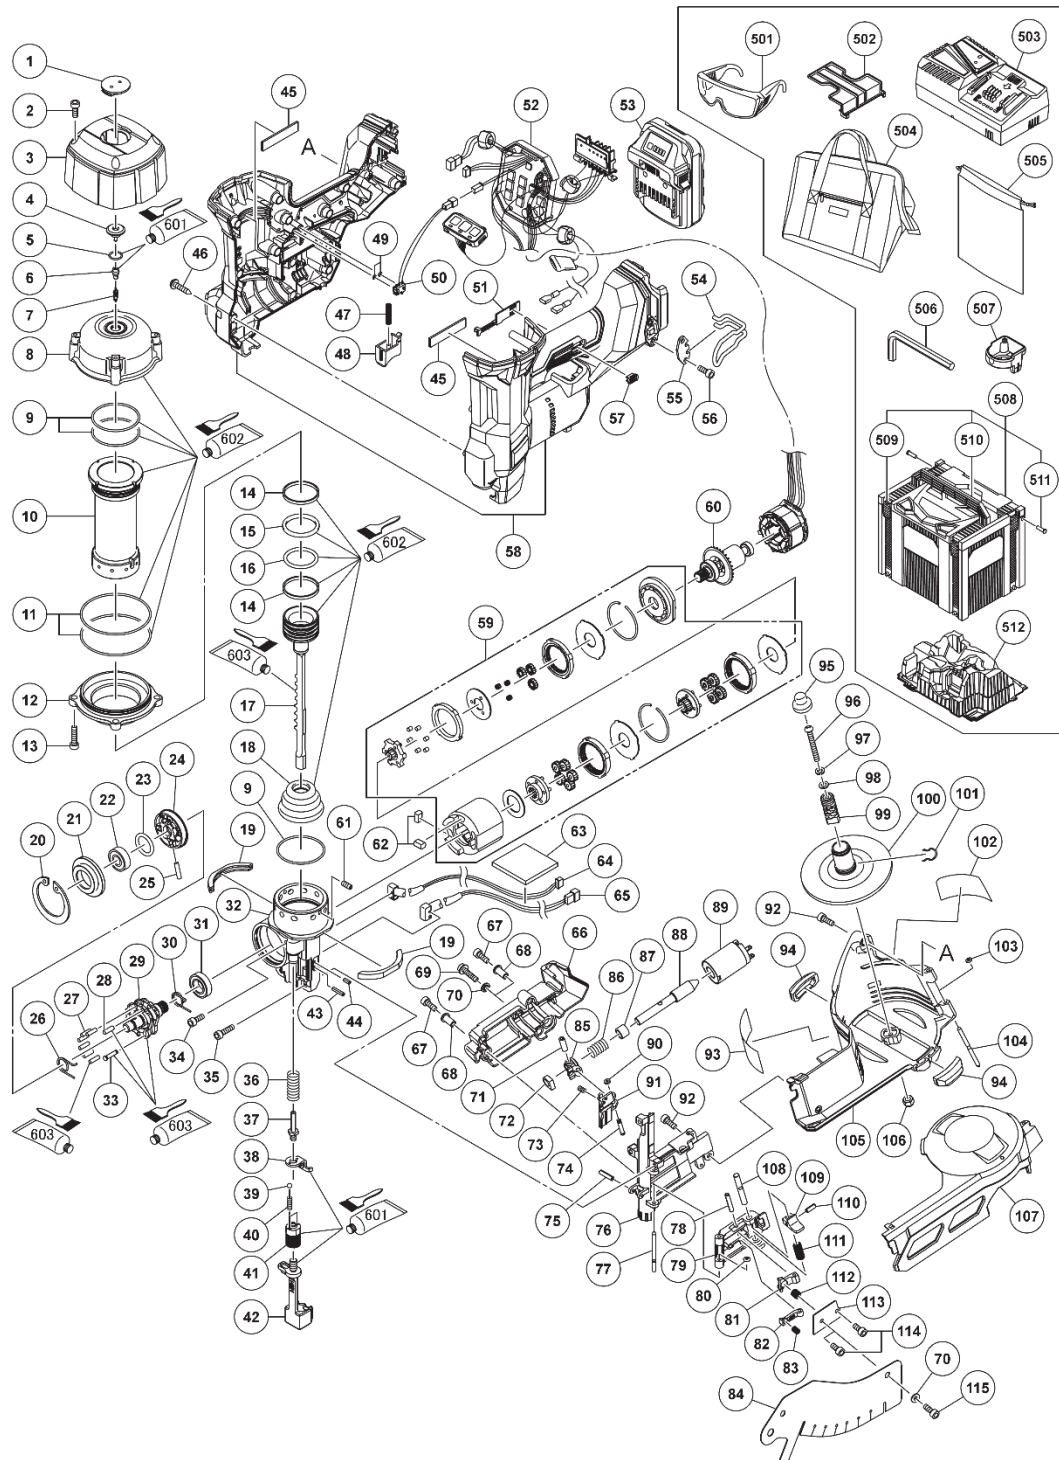

ELECTRIC TOOL PARTS LIST

CORDLESS COIL NAILER

2024 • 09 • 12

Model NV 1845DA

(E1)

MODEL
NV1845DA(1/2)

MODEL
NV1845DA(2/2)

PARTS