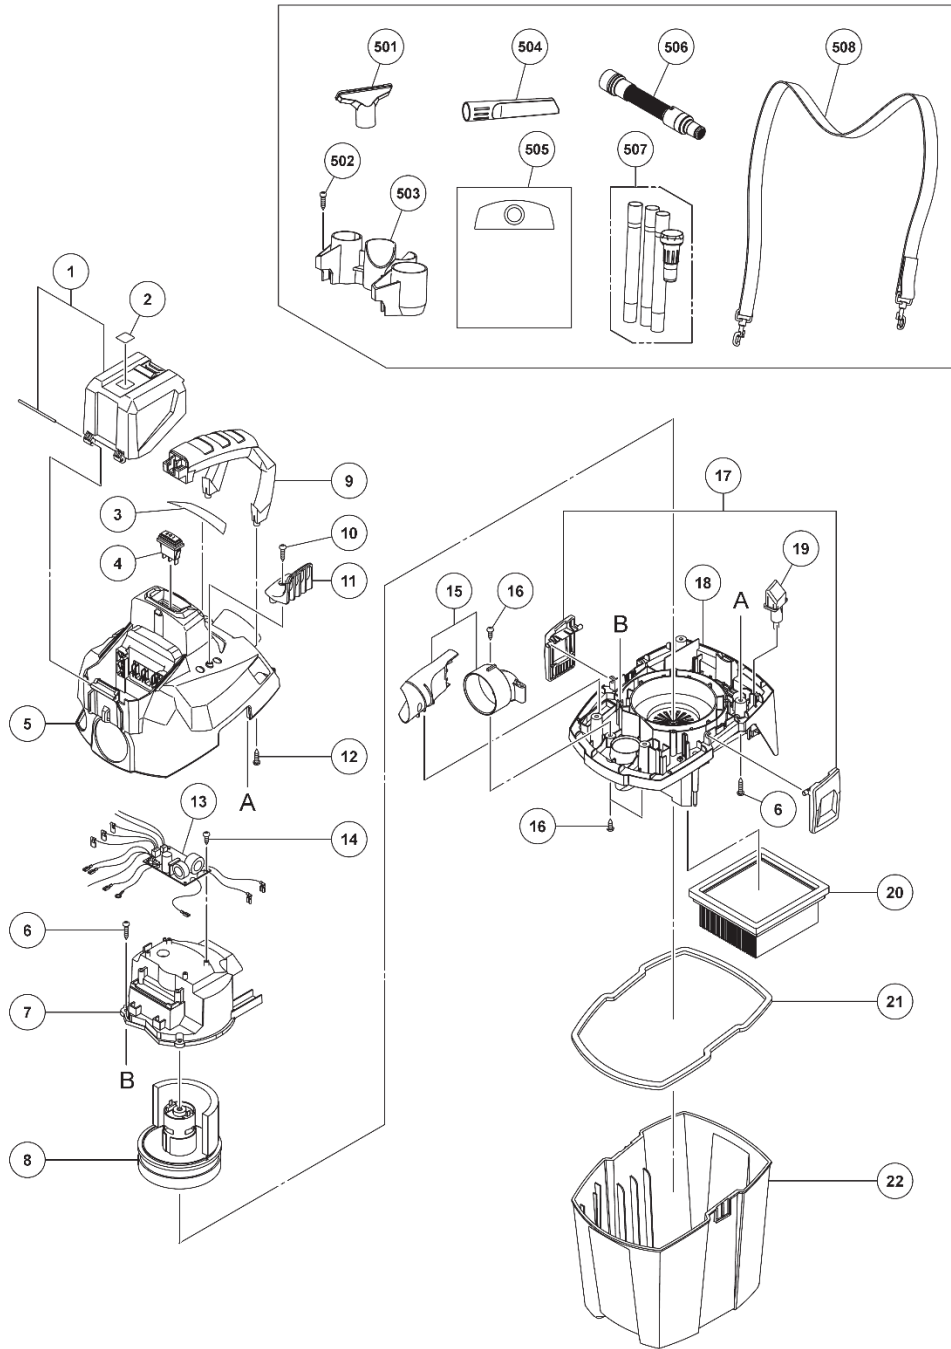

## ELECTRIC TOOL PARTS LIST

■ CORDLESS WET/DRY VAC  
Model RP 18DA

2023 • 10 • 20  
(E1)

## PARTS

RP18DA

ITEM NO.	CODE NO.	DESCRIPTION	NO. USED	REMARKS
1	380960	COVER CAP SET	1	
2		LABEL (L118)	1	
3		NAME PLATE	1	
4	380968	ROCKER SWITCH	1	
5	380959	HEAD	1	
6	380978	SCREW SET ST4.8X19 (8 PCS.)	8	
7	380970	MOTOR HOUSING	1	
8	380957	MOTOR	1	
9	380961	CARRY HANDLE	1	
10	380976	SCREW SET ST4.8X15	1	
11	380969	TUBE HOLDER	1	
12	380974	SCREW SET ST4.8X15 (5 PCS.)	5	
13	380964	ELECTRONICS UNIT	1	
14	380975	SCREW SET ST2.6X10 (4 PCS.)	4	
15	380958	RETAINER	1	
16	380977	SCREW SET ST4.8X12 (3 PCS.)	3	
17	380962	CLAMP SET	1	
18	380956	BASE PLATE	1	
19	380963	PUSH BUTTON	1	
**20	380971	HEPA FILTER (H14)	1	FOR USA.CAN
21	380967	SEALING FOR CARRIER PLATE	1	
**22	380965M	TANK	1	FOR USA.CAN