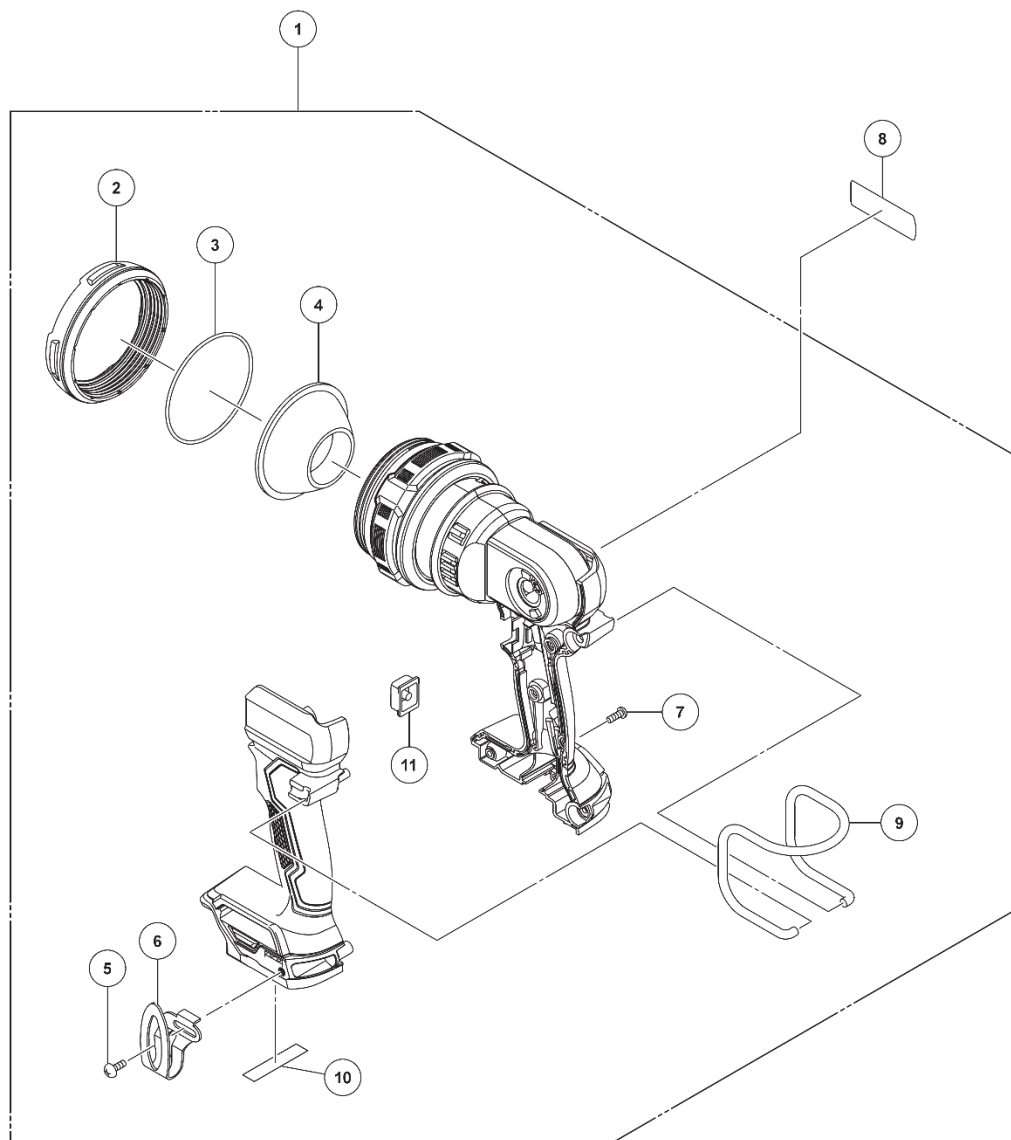

ELECTRIC TOOL PARTS LIST

■ CORDLESS SPOTLIGHT

2022 • 12 • 09

Model UB 18DH

(E1)

MODEL
UB18DH