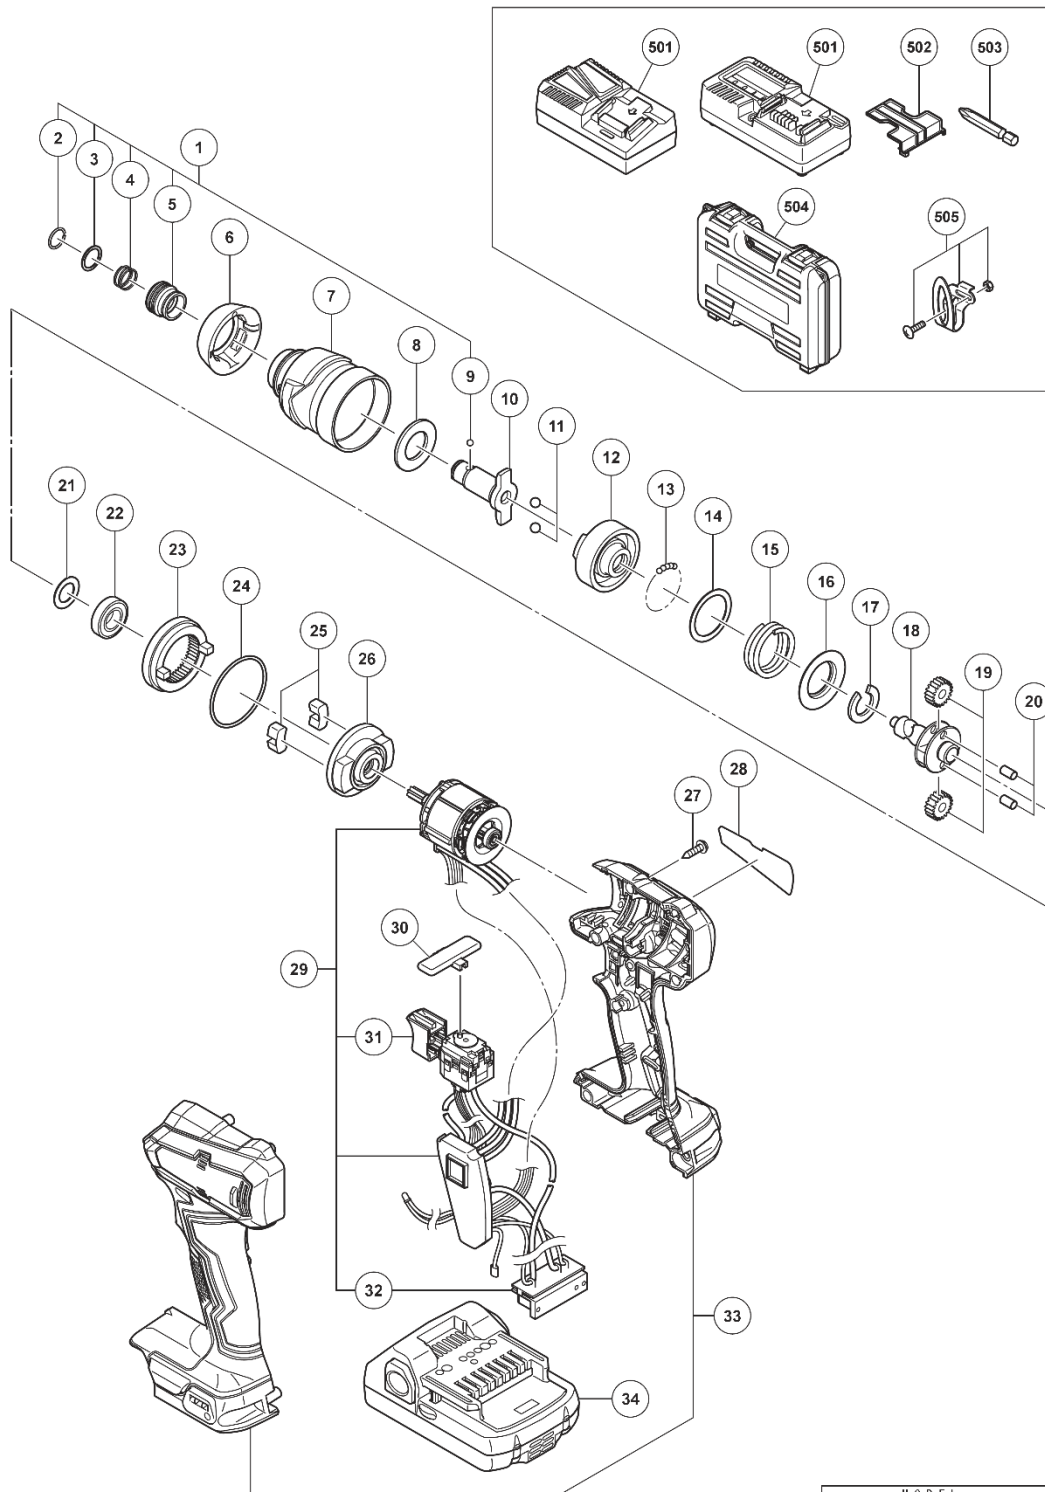

## ELECTRIC TOOL PARTS LIST

SUB-COMPACT CORDLESS IMPACT

2021 • 05 • 25

Model WH 18DDX

(E1)

**STANDARD ACCESSORIES**

WH18DDX

ITEM NO.	CODE NO.	DESCRIPTION	NO. USED	REMARKS
**501	UC18YSL3	CHARGER	1	
502	329897	BATTERY COVER	1	
503	992671	+ DRIVER BIT (B) NO.2 50L	1	
504	336642	CASE	1	
505	376358	HOOK SET	1	

**OPTIONAL ACCESSORIES**

ITEM NO.	CODE NO.	DESCRIPTION	NO. USED	REMARKS
601	992672	+ DRIVER BIT (B) NO.3 50L	1	
602	321823	DRILL CHUCK AND ADAPTER SET	1	INCLUD.603.604
603	307543	CHUCK ADAPTER	1	
604	987575	CHUCK WRENCH FOR 10VLB-D.10VLR-D	1	
605	309922	GREASE (ATTOLUB MS NO.2) 500G	1	
606	325149	GREASE (MOLUB-ALLOY NO.777-1) 75G	1	
607	306927	SILICONE RUBBER	1	
608	996177	NON-MAGNETIC HEX. SOCKET 8MM 65L	1	
609	985329	NON-MAGNETIC HEX. SOCKET 10MM 65L	1	
610	996178	NON-MAGNETIC HEX. SOCKET 12MM 65L	1	
611	996179	NON-MAGNETIC HEX. SOCKET 13MM 65L	1	
612	996180	NON-MAGNETIC HEX. SOCKET 14MM 65L	1	
613	996181	NON-MAGNETIC HEX. SOCKET 16MM 65L	1	
614	996182	NON-MAGNETIC HEX. SOCKET 17MM 65L	1	
615	996197	HEX. SOCKET (LONG) 21MMX166L	1	