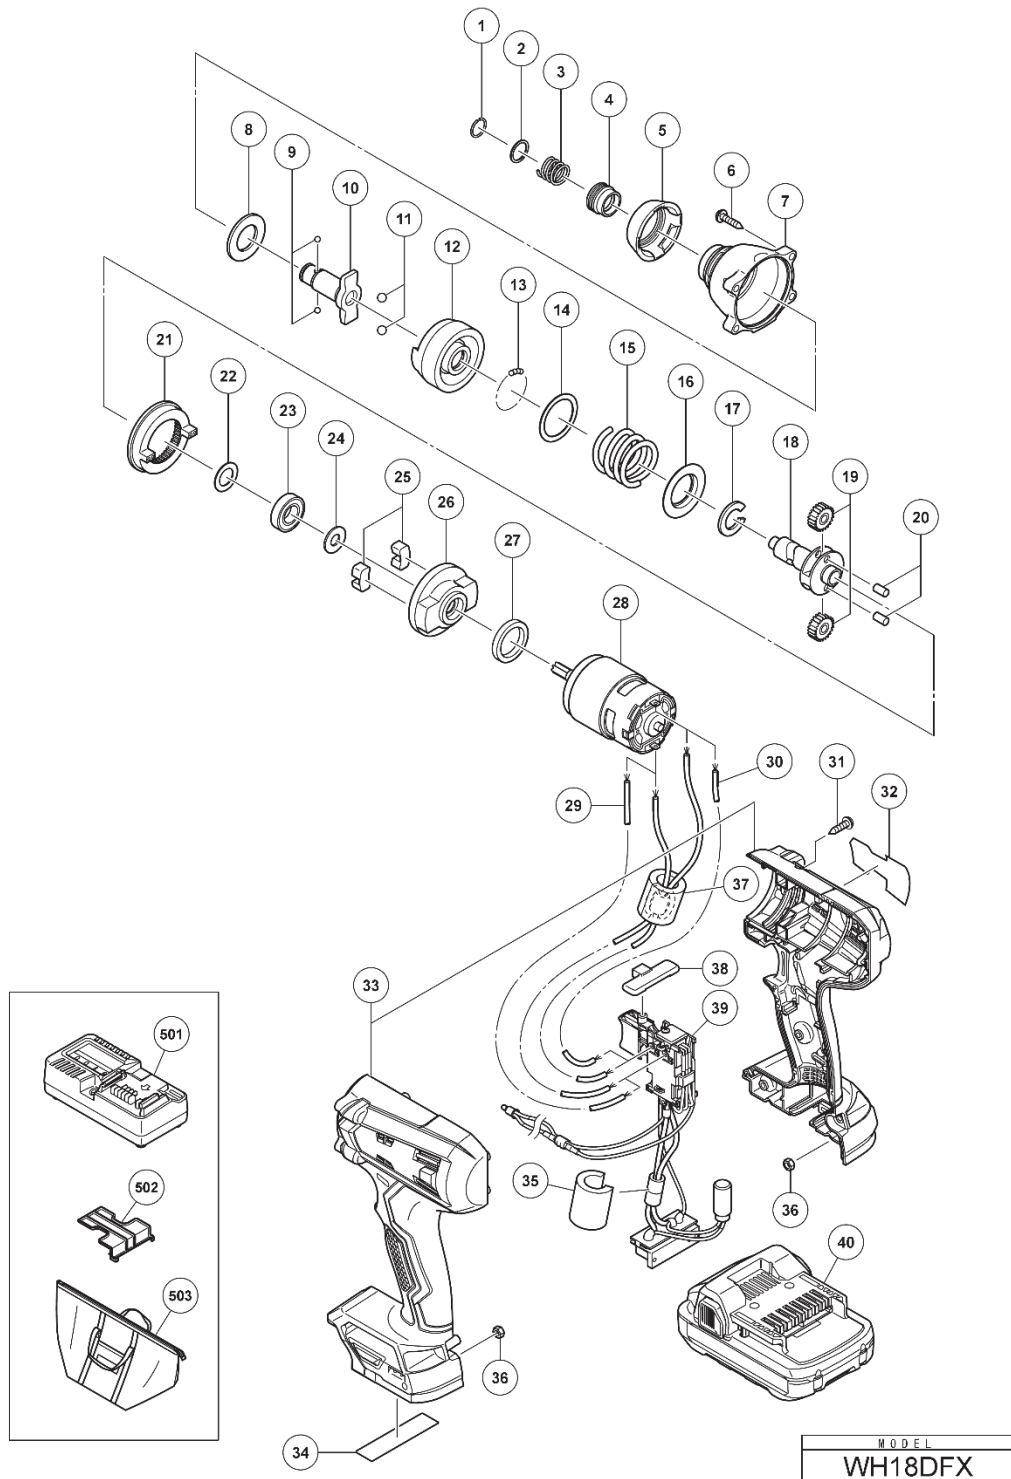

ELECTRIC TOOL PARTS LIST

■ CORDLESS IMPACT DRIVER

2022 • 03 • 03

Model WH 18DFX

(E1)

Rev.1

STANDARD ACCESSORIES

WH18DFX

ITEM NO.	CODE NO.	DESCRIPTION	NO. USED	REMARKS
501	UC18YKSL	CHARGER	1	
502	329897	BATTERY COVER	1	
503	375801M	TOOL BAG	1	

OPTIONAL ACCESSORIES

ITEM NO.	CODE NO.	DESCRIPTION	NO. USED	REMARKS
601	321823	DRILL CHUCK AND ADAPTER SET	1	
602	309922	GREASE (ATTOLUB MS NO.2) 500G	1	
603	992671	+ DRIVER BIT (B) NO.2 50L	1	
604	992672	+ DRIVER BIT (B) NO.3 50L	1	
605	996177	NON-MAGNETIC HEX. SOCKET 8MM 65L	1	
606	985329	NON-MAGNETIC HEX. SOCKET 10MM 65L	1	
607	996178	NON-MAGNETIC HEX. SOCKET 12MM 65L	1	
608	996179	NON-MAGNETIC HEX. SOCKET 13MM 65L	1	
609	996180	NON-MAGNETIC HEX. SOCKET 14MM 65L	1	
610	996185	NON-MAGNETIC HEX. SOCKET 15MM 65L	1	
611	996181	NON-MAGNETIC HEX. SOCKET 16MM 65L	1	
612	996182	NON-MAGNETIC HEX. SOCKET 17MM 65L	1	
613	996186	NON-MAGNETIC HEX. SOCKET 19MM 65L	1	
614	996197	HEX. SOCKET (LONG) 21MMX166L	1	
615	996184	BIT PIECE	1	
616	987575	CHUCK WRENCH FOR 10VLB-D.10VLR-D	1	
617	930119	CHUCK WRENCH 6.5G	1	
618	307543	CHUCK ADAPTER	1	
619	306927	SILICONE RUBBER	1	
620	375800	HOOK SET	1	
621	306952	STRAP (BLACK)	1	