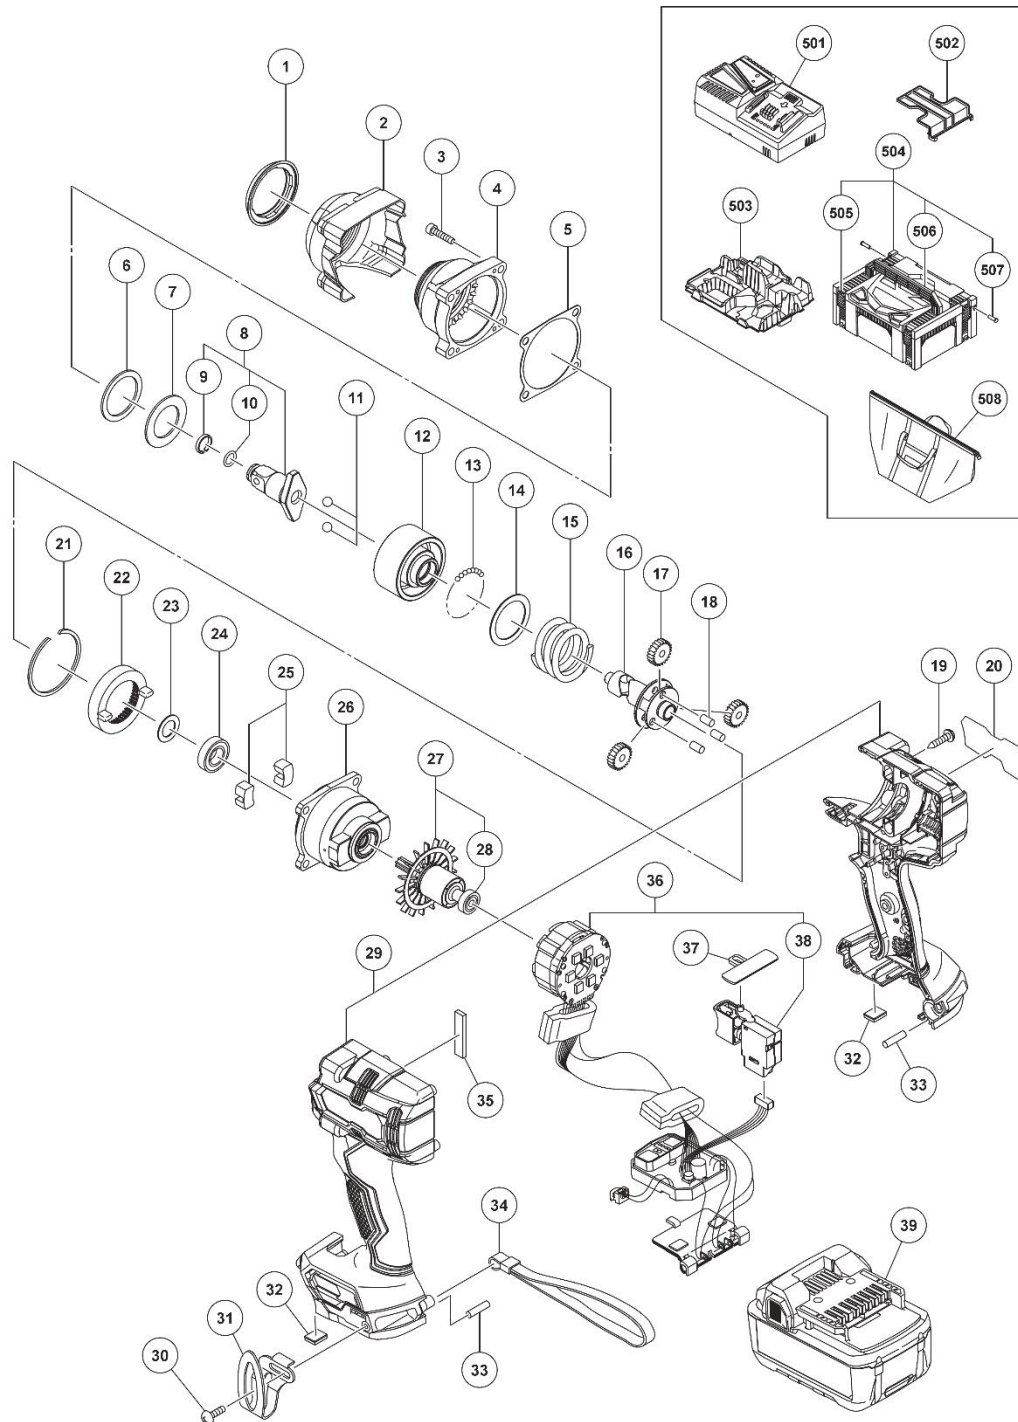

ELECTRIC TOOL PARTS LIST

■ CORDLESS IMPACT

2023 • 06 • 13

Model WR 18DH

(E1)

Rev.1

MODEL
WR18DH