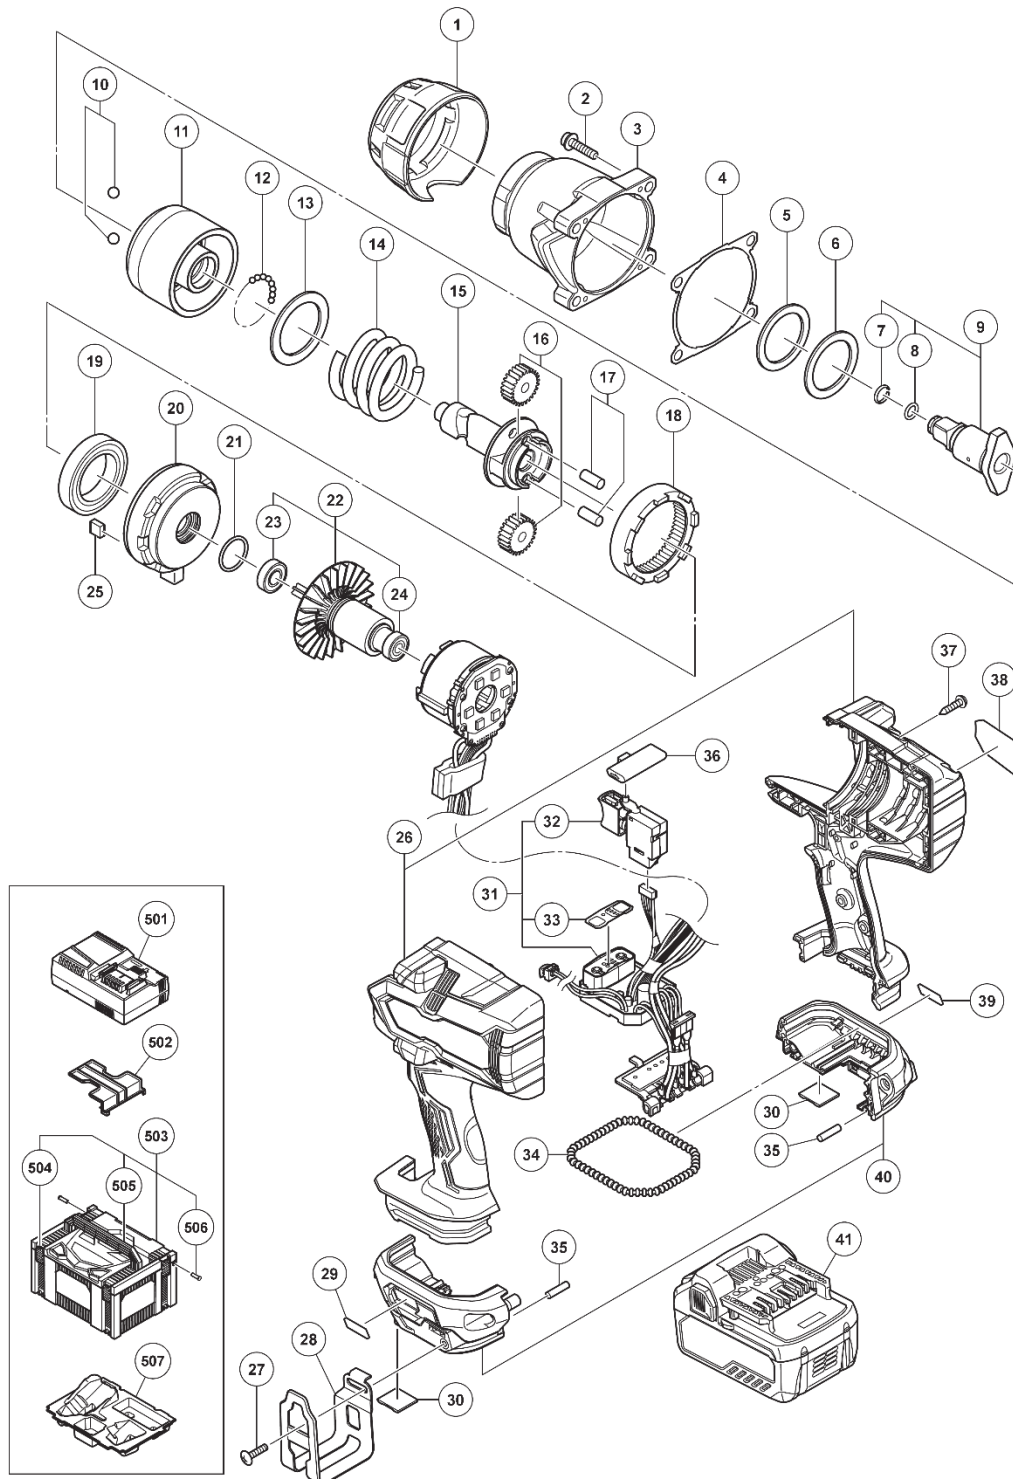

ELECTRIC TOOL PARTS LIST

■ CORDLESS IMPACT WRENCH

2022 • 12 • 21

Model WR 36DG

(E1)

Rev.1

MODEL
WR36DG

PARTS

WR36DG

ITEM NO.	CODE NO.	DESCRIPTION	NO. USED	REMARKS
1	379595	FRONT CAP	1	
2	373377	HEX. SOCKET HD. BOLT (W/FLANGE) M6X30	4	
3	379596	HAMMER CASE	1	
4	379886	PACKING	1	
5	379597	THRUST DAMPER	1	
6	379598	WASHER (F)	1	
7	370951	FRICTION RING (B)	1	
8	315382	O-RING (P-8)	1	
9	379600	ANVIL (B) ASS'Y	1	INCLUD.7.8
10	959151	STEEL BALL D7.14 (10 PCS.)	2	
11	379601	HAMMER	1	
12	959155	STEEL BALL D3.97 (10 PCS.)	36	
13	373038	WASHER (J)	1	
14	379602	HAMMER SPRING	1	
15	379603	SPINDLE	1	
16	373300	IDLE GEAR SET (2 PCS.)	2	
17	373049	NEEDLE ROLLER	2	
18	373047	RING GEAR	1	
19	334310	BALL BEARING 6907 2RS	1	
20	379604	INNER COVER	1	
21	887302	O-RING (I.D 21.5)	1	
22	361207	ROTOR ASS'Y	1	INCLUD.23.24
23	371033	BALL BEARING 6900VVCM	1	
24	607VVC	BALL BEARING 607VV	1	
25	379605	FELT	1	
**26	373031M	HOUSING (A).(B) SET	1	FOR USA.CAN
27	373378	TRUSS HD. SCREW M4 (BLACK)	1	
28	373035	HOOK	1	
29	379350	MV LABEL (B) (2)	1	
30	373040	SIDE BUMPER	2	
31	379609	WIRING ASS'Y	1	INCLUD.32.33
32	378620	DC-SPEED CONTROL SWITCH	1	
33	377346	PANEL SHEET (B)	1	
34	379610	JOINT RUBBER	1	
35	373041	REAR BUMPER	2	
36	373301	PUSHING BUTTON	1	
37	339250	TAPPING SCREW (W/FLANGE) D4X20	9	
38		NAME PLATE	1	
39	379349	MV LABEL (A) (2)	1	
40	379606	HOUSING PLATE SET	1	

STANDARD ACCESSORIES

WR36DG

ITEM NO.	CODE NO.	DESCRIPTION	NO. USED	REMARKS

OPTIONAL ACCESSORIES

ITEM NO.	CODE NO.	DESCRIPTION	NO. USED	REMARKS
601	306927	SILICONE RUBBER	1	
602	309922	GREASE (ATTOLUB MS NO.2) 500G	1	
603	325149	GREASE (MOLUB-ALLOY NO.777-1) 75G	1	
**604	371751M	BATTERY BSL 36A18 (USA.CAN)	1	INCLUD.502 FOR METABOHPT